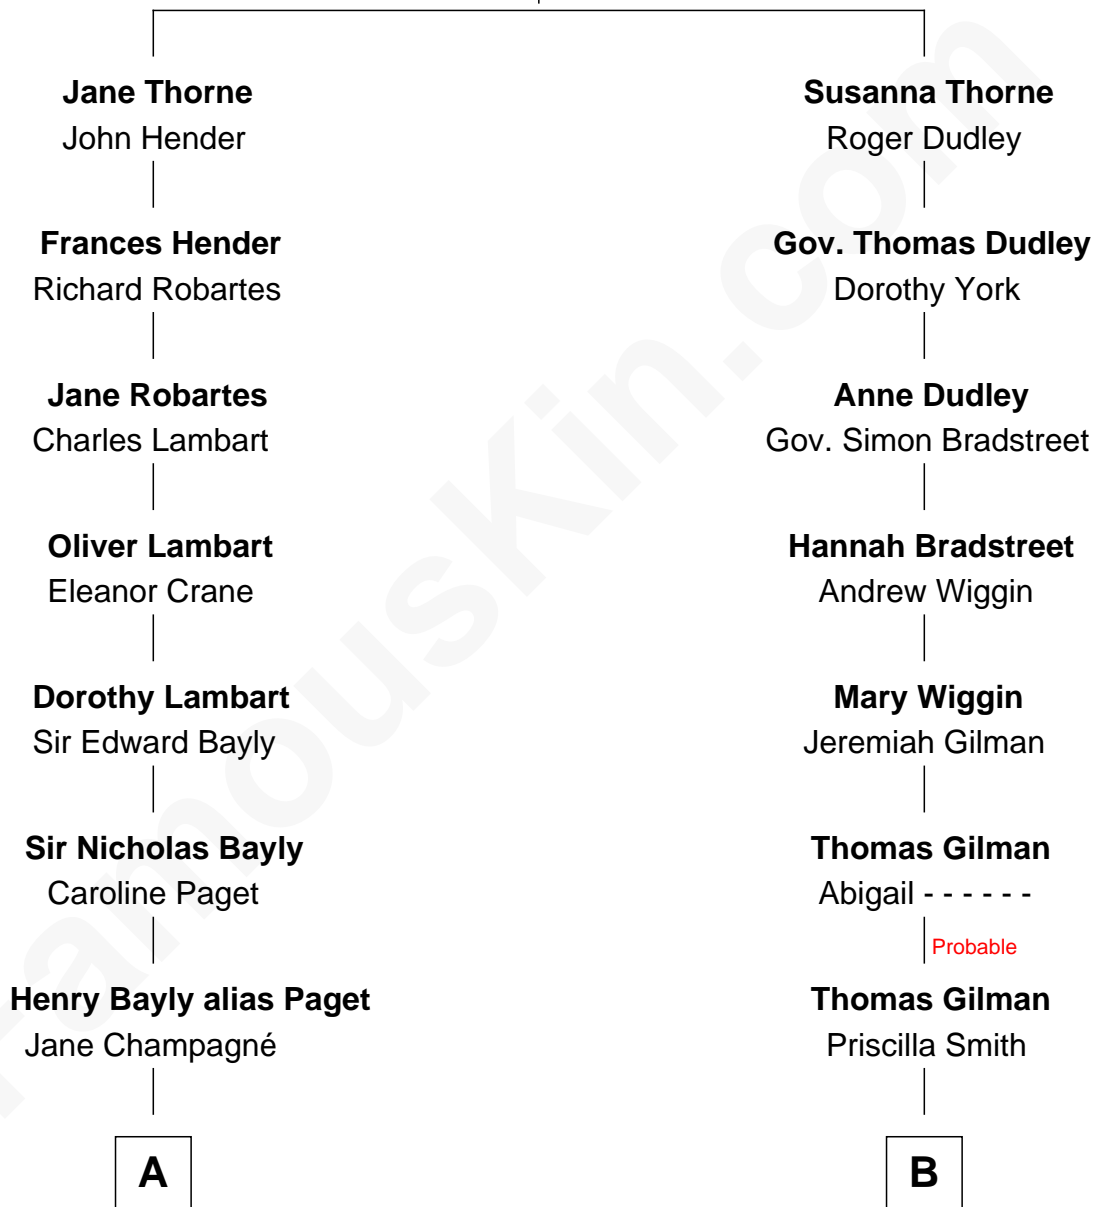

**FamousKin.com**  
**Relationship Chart of**  
**Prince William**  
*Prince of Wales*

**12th cousin 2 times removed of**  
**George Hamilton**  
*TV and Movie Actor*

**Thomas Thorne**  
 Mary Purefoy

**A**

**Henry William Paget**  
Lady Caroline Elizabeth Villiers

**Lady Caroline Paget**  
Charles Gordon-Lennox

**Cecilia Catherine Gordon-Lennox**  
Charles George Bingham

**Rosalind Cecilia Caroline Bingham**  
James Albert Edward Hamilton

**Cynthia Elinor Beatrix Hamilton**  
Albert Edward John Spencer

**Edward John Spencer**  
Frances Ruth Burke Roche

**Princess Diana Frances Spencer**  
Charles III, King of the United Kingdom

**Prince William**  
*Prince of Wales*