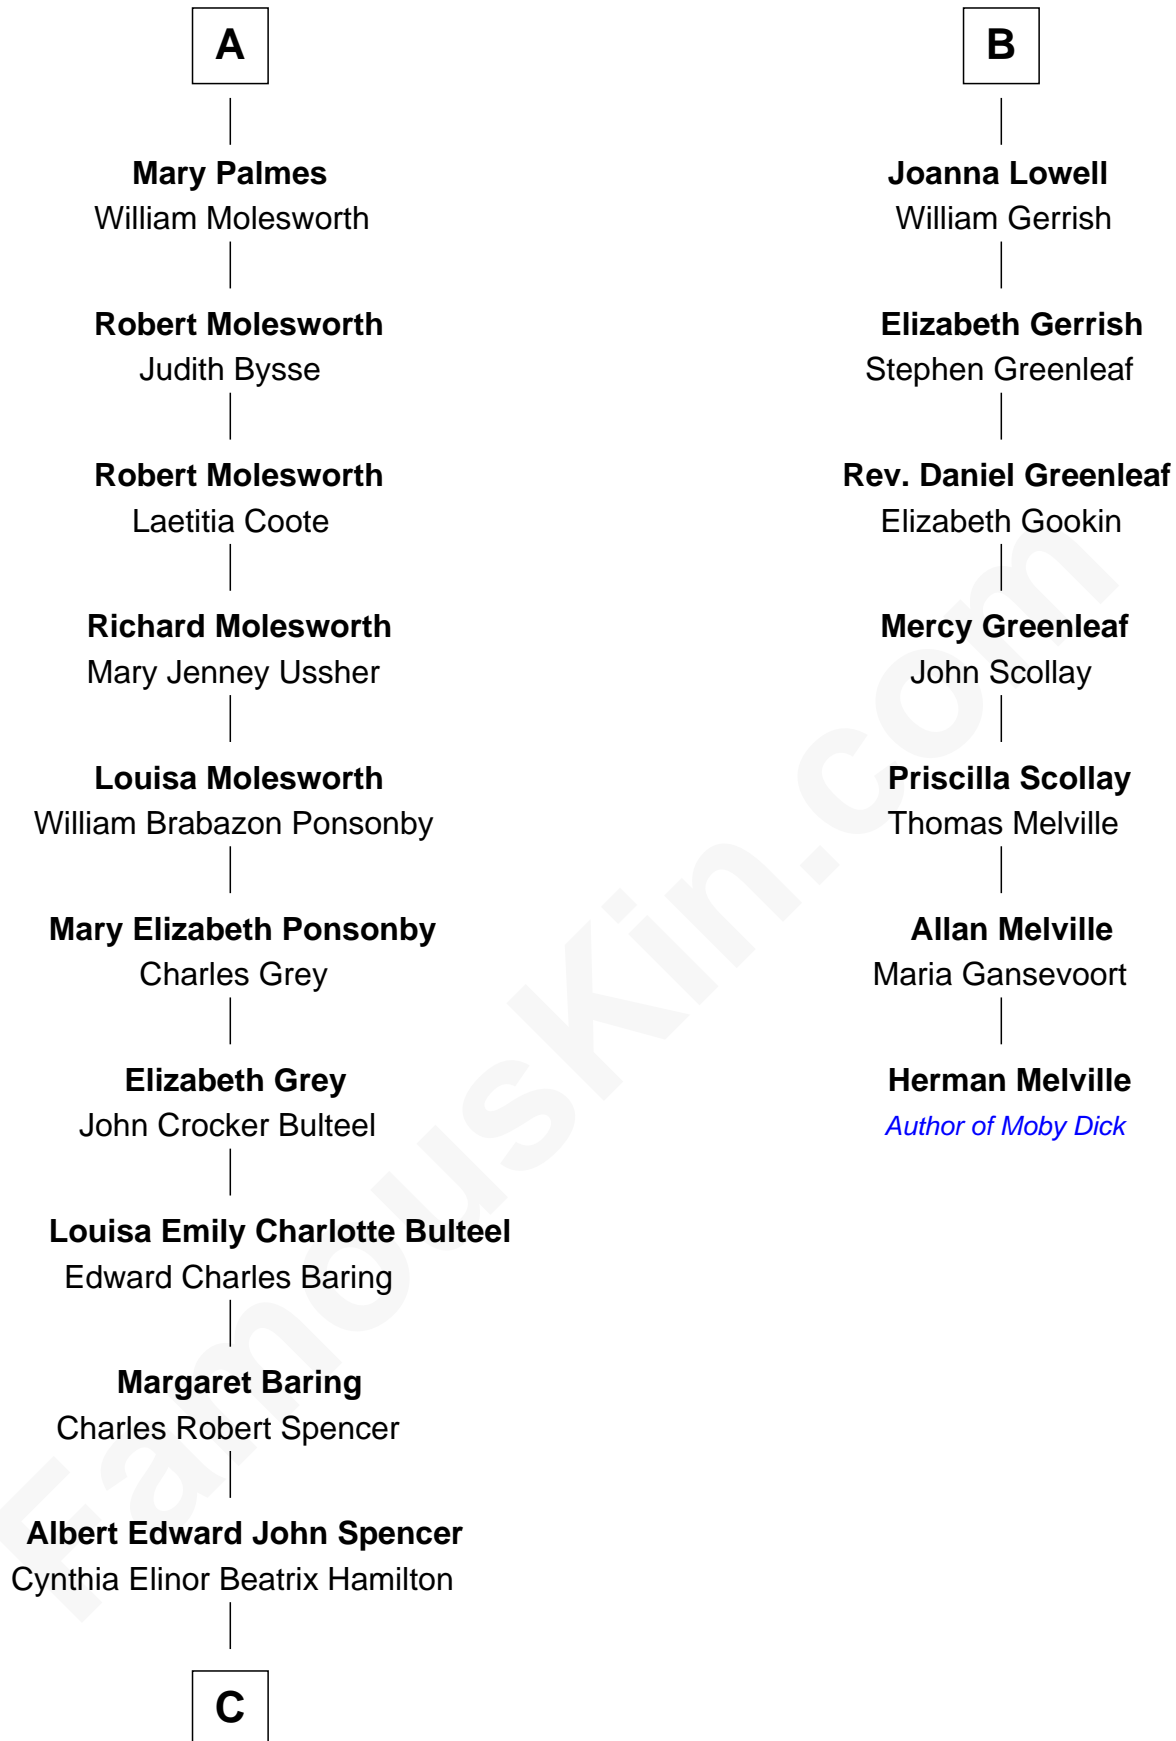

FamousKin.com Relationship Chart of

Prince William

Prince of Wales

13th cousin 6 times removed of

Herman Melville

Author of Moby Dick

Sir Hugh Luttrell
Catherine de Beaumont

C

Edward John Spencer
Frances Ruth Burke Roche

Princess Diana Frances Spencer
Charles III, King of the United Kingdom

Prince William
Prince of Wales

FamousKin.com