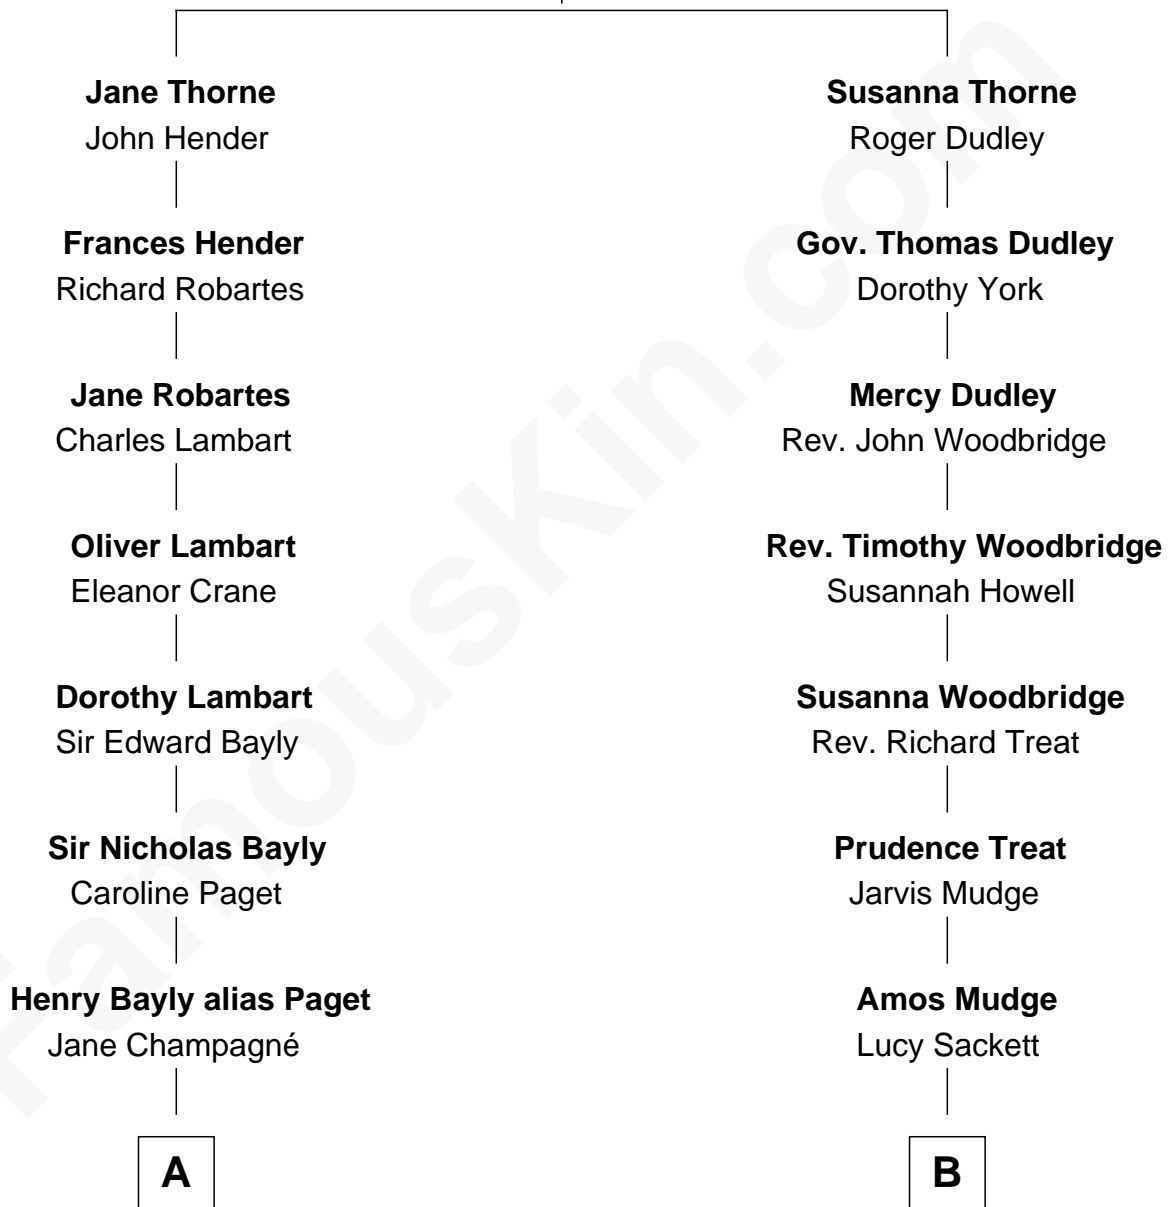

FamousKin.com
Relationship Chart of
Prince William
Prince of Wales

11th cousin 3 times removed of
Dick Clark
Radio and TV Host

Thomas Thorne
 Mary Purefoy

A

Henry William Paget
Lady Caroline Elizabeth Villiers

Lady Caroline Paget
Charles Gordon-Lennox

Cecilia Catherine Gordon-Lennox
Charles George Bingham

Rosalind Cecilia Caroline Bingham
James Albert Edward Hamilton

Cynthia Elinor Beatrix Hamilton
Albert Edward John Spencer

Edward John Spencer
Frances Ruth Burke Roche

Princess Diana Frances Spencer
Charles III, King of the United Kingdom

Prince William
Prince of Wales

B

Julia H. Mudge
George Barnard

George Barnard
Jane Sophia Fuller