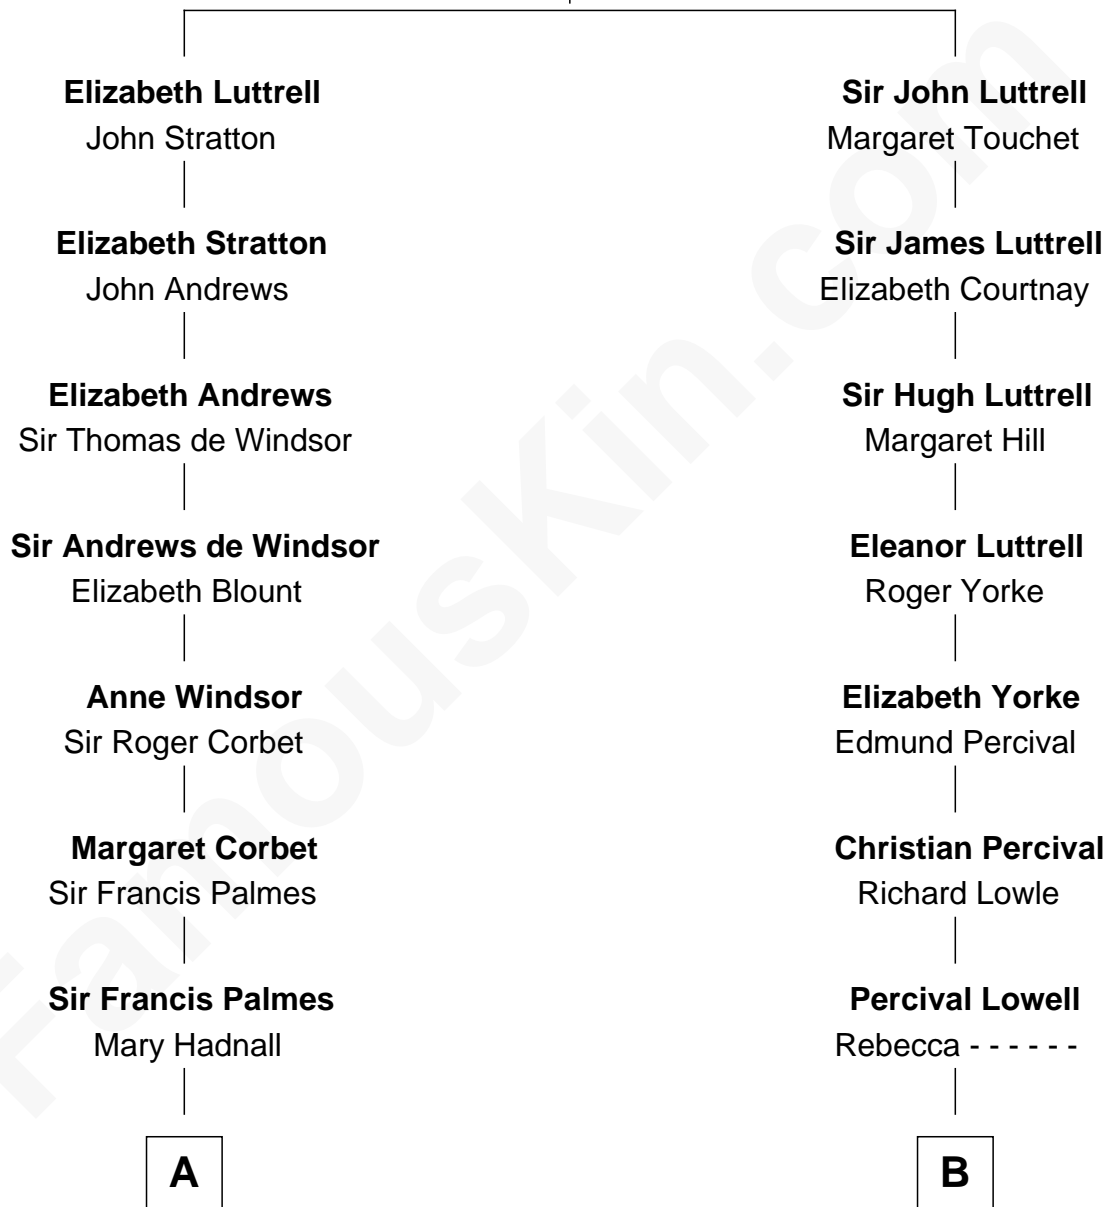

# FamousKin.com Relationship Chart of

**Prince William**

*Prince of Wales*

18th cousin 1 time removed of

**James Spader**

*TV and Movie Actor*

**Sir Hugh Luttrell**  
Catherine de Beaumont

**C**

**Edward John Spencer**  
Frances Ruth Burke Roche

**Princess Diana Frances Spencer**  
Charles III, King of the United Kingdom

**Prince William**  
*Prince of Wales*

**D**

**Jean Fraser**  
Stoddard Greenwood Spader