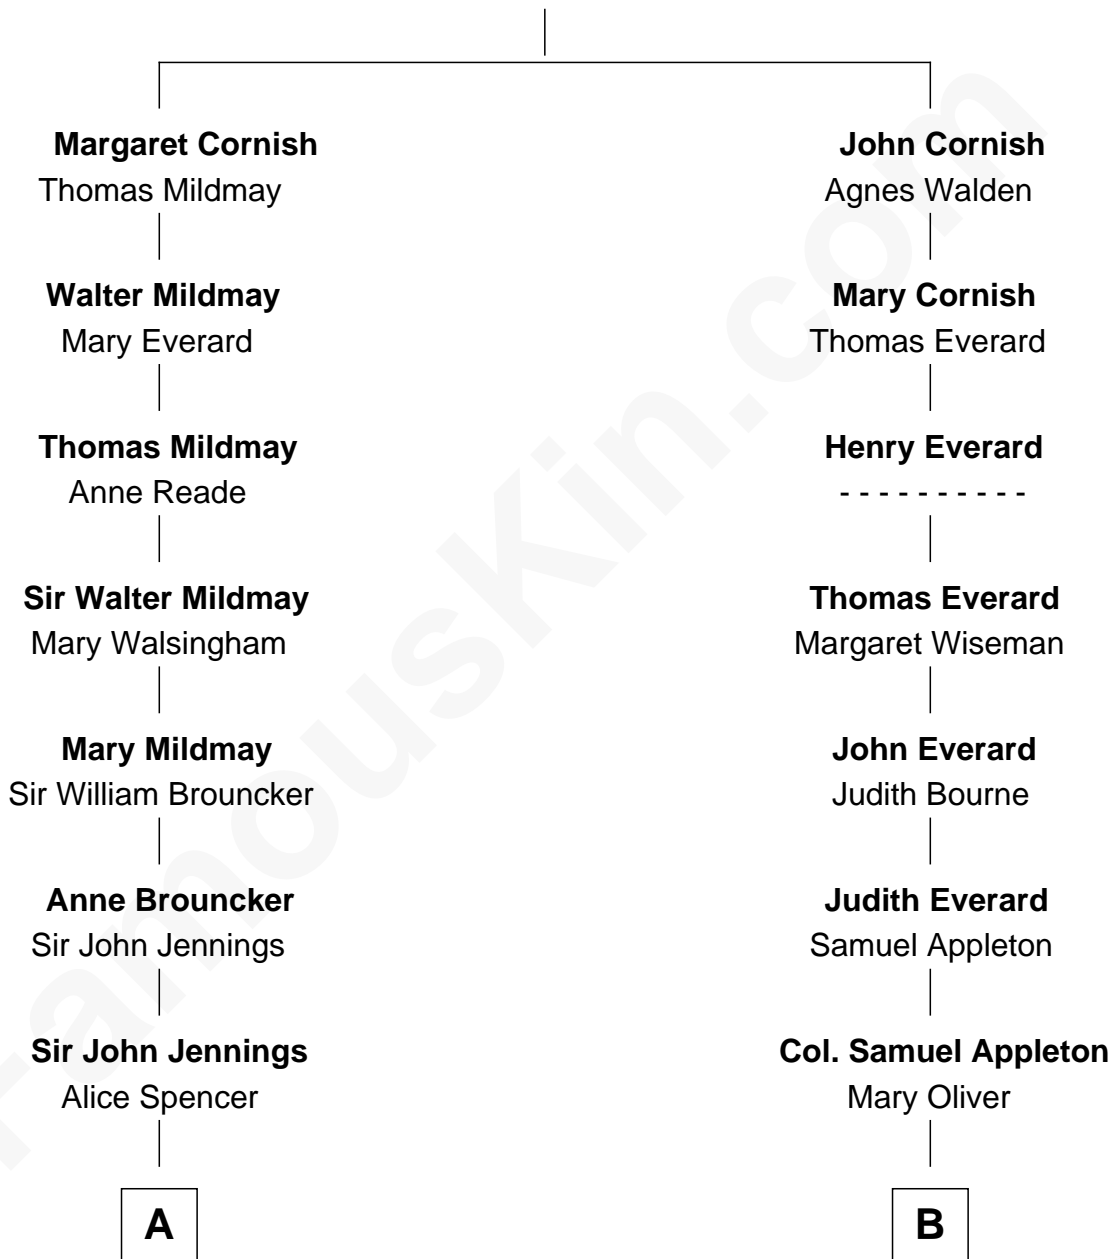

# FamousKin.com Relationship Chart of

**Prince William**

*Prince of Wales*

16th cousin 2 times removed of

**James Spader**

*TV and Movie Actor*

**John Cornish**

**A**

**Richard Jennings**  
Frances Thornhurst

**Sarah Jennings**  
John Churchill

**Anne Churchill**  
Sir Charles Spencer

**John Spencer**  
Georgiana Carolina Carteret

**John Spencer**  
Margaret Georgiana Poyntz

**George John Spencer**  
Lavina Bingham

**Frederick Spencer**  
Adelaide Horatia Elizabeth Seymour

**Charles Robert Spencer**  
Margaret Baring

**Albert Edward John Spencer**  
Cynthia Elinor Beatrix Hamilton