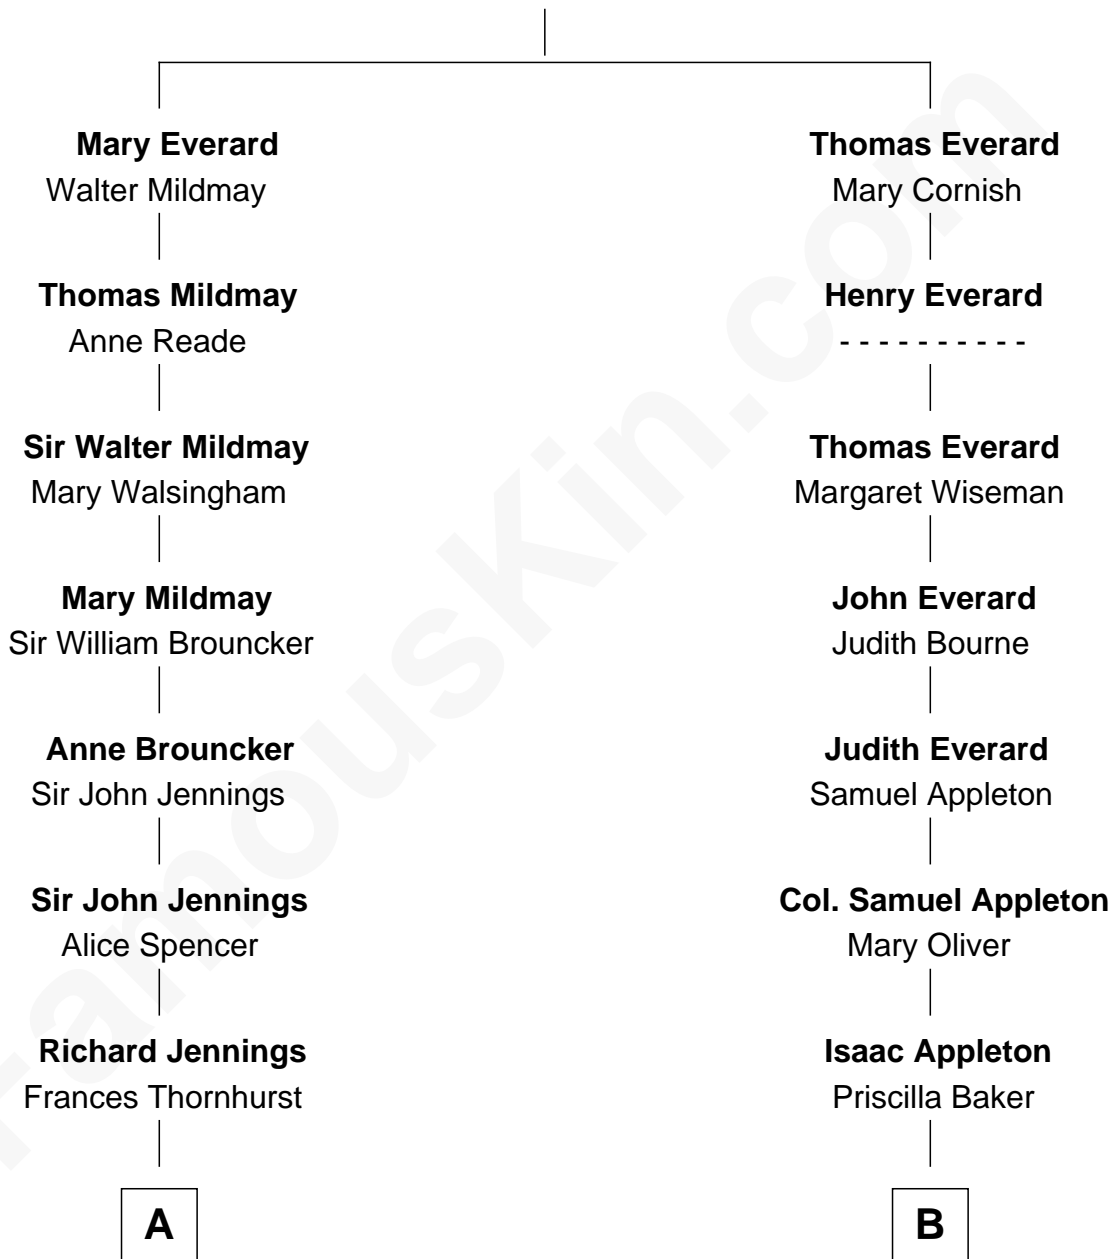

FamousKin.com Relationship Chart of

Prince William

Prince of Wales

15th cousin 2 times removed of

James Spader

TV and Movie Actor

John Everard

A

Sarah Jennings

John Churchill

Anne Churchill

Sir Charles Spencer

John Spencer

Georgiana Carolina Carteret

John Spencer

Margaret Georgiana Poyntz

George John Spencer

Lavina Bingham

Frederick Spencer

Adelaide Horatia Elizabeth Seymour

Charles Robert Spencer

Margaret Baring

Albert Edward John Spencer

Cynthia Elinor Beatrix Hamilton