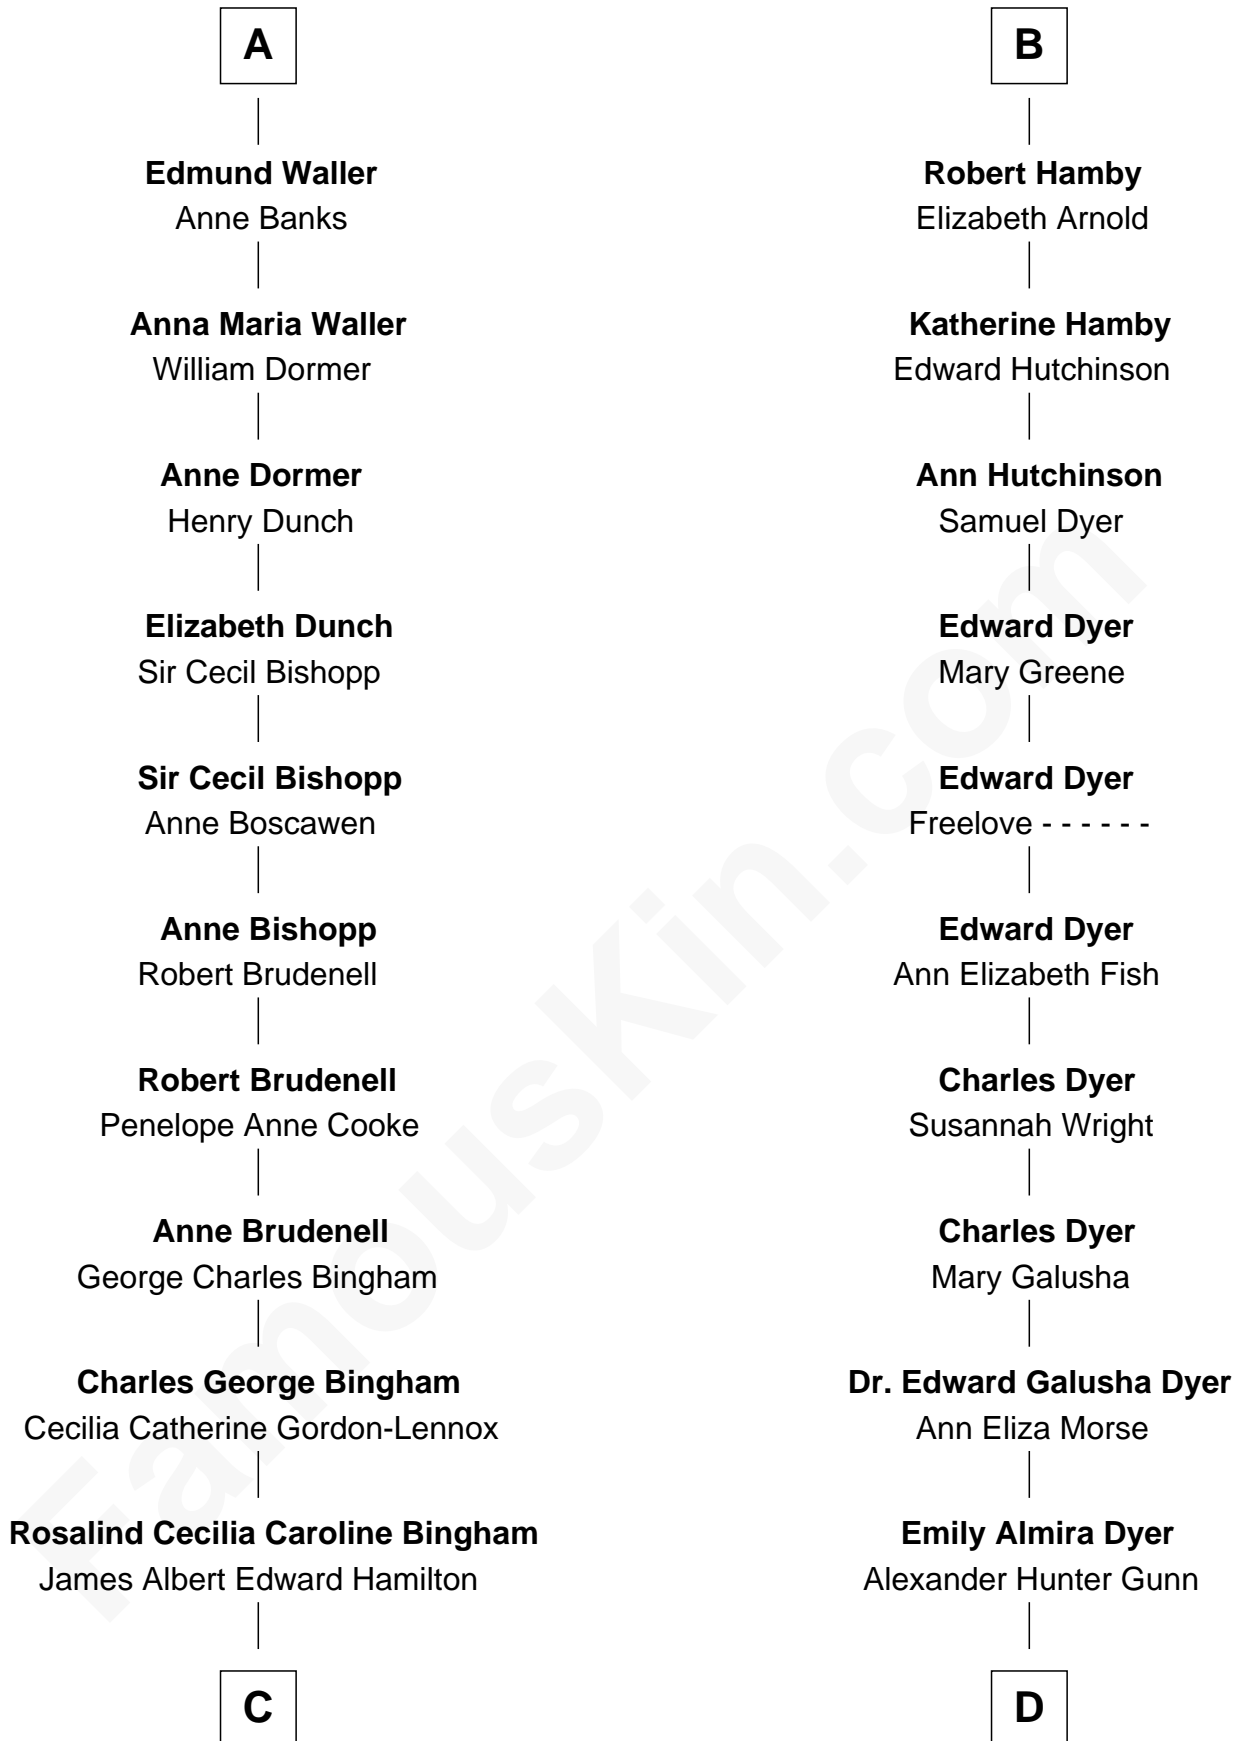

FamousKin.com Relationship Chart of

Prince William

Prince of Wales

20th cousin of

Elisabeth Shue

TV and Movie Actress

Sir Baldwin Freville

Joyce de Botetourte

Maude le Scrope

Margaret Freville

Sir Hugh Willoughby

Margery Willoughby

Sir Godfrey Hilton

Elizabeth Hilton

Richard Thimbleby

Anne Thimbleby

John Booth

Eleanor Booth

Edward Hamby

William Hamby

Margaret Blewett

B

C

Cynthia Elinor Beatrix Hamilton

Albert Edward John Spencer

Edward John Spencer

Frances Ruth Burke Roche

Princess Diana Frances Spencer

Charles III, King of the United Kingdom

Prince William

Prince of Wales

D