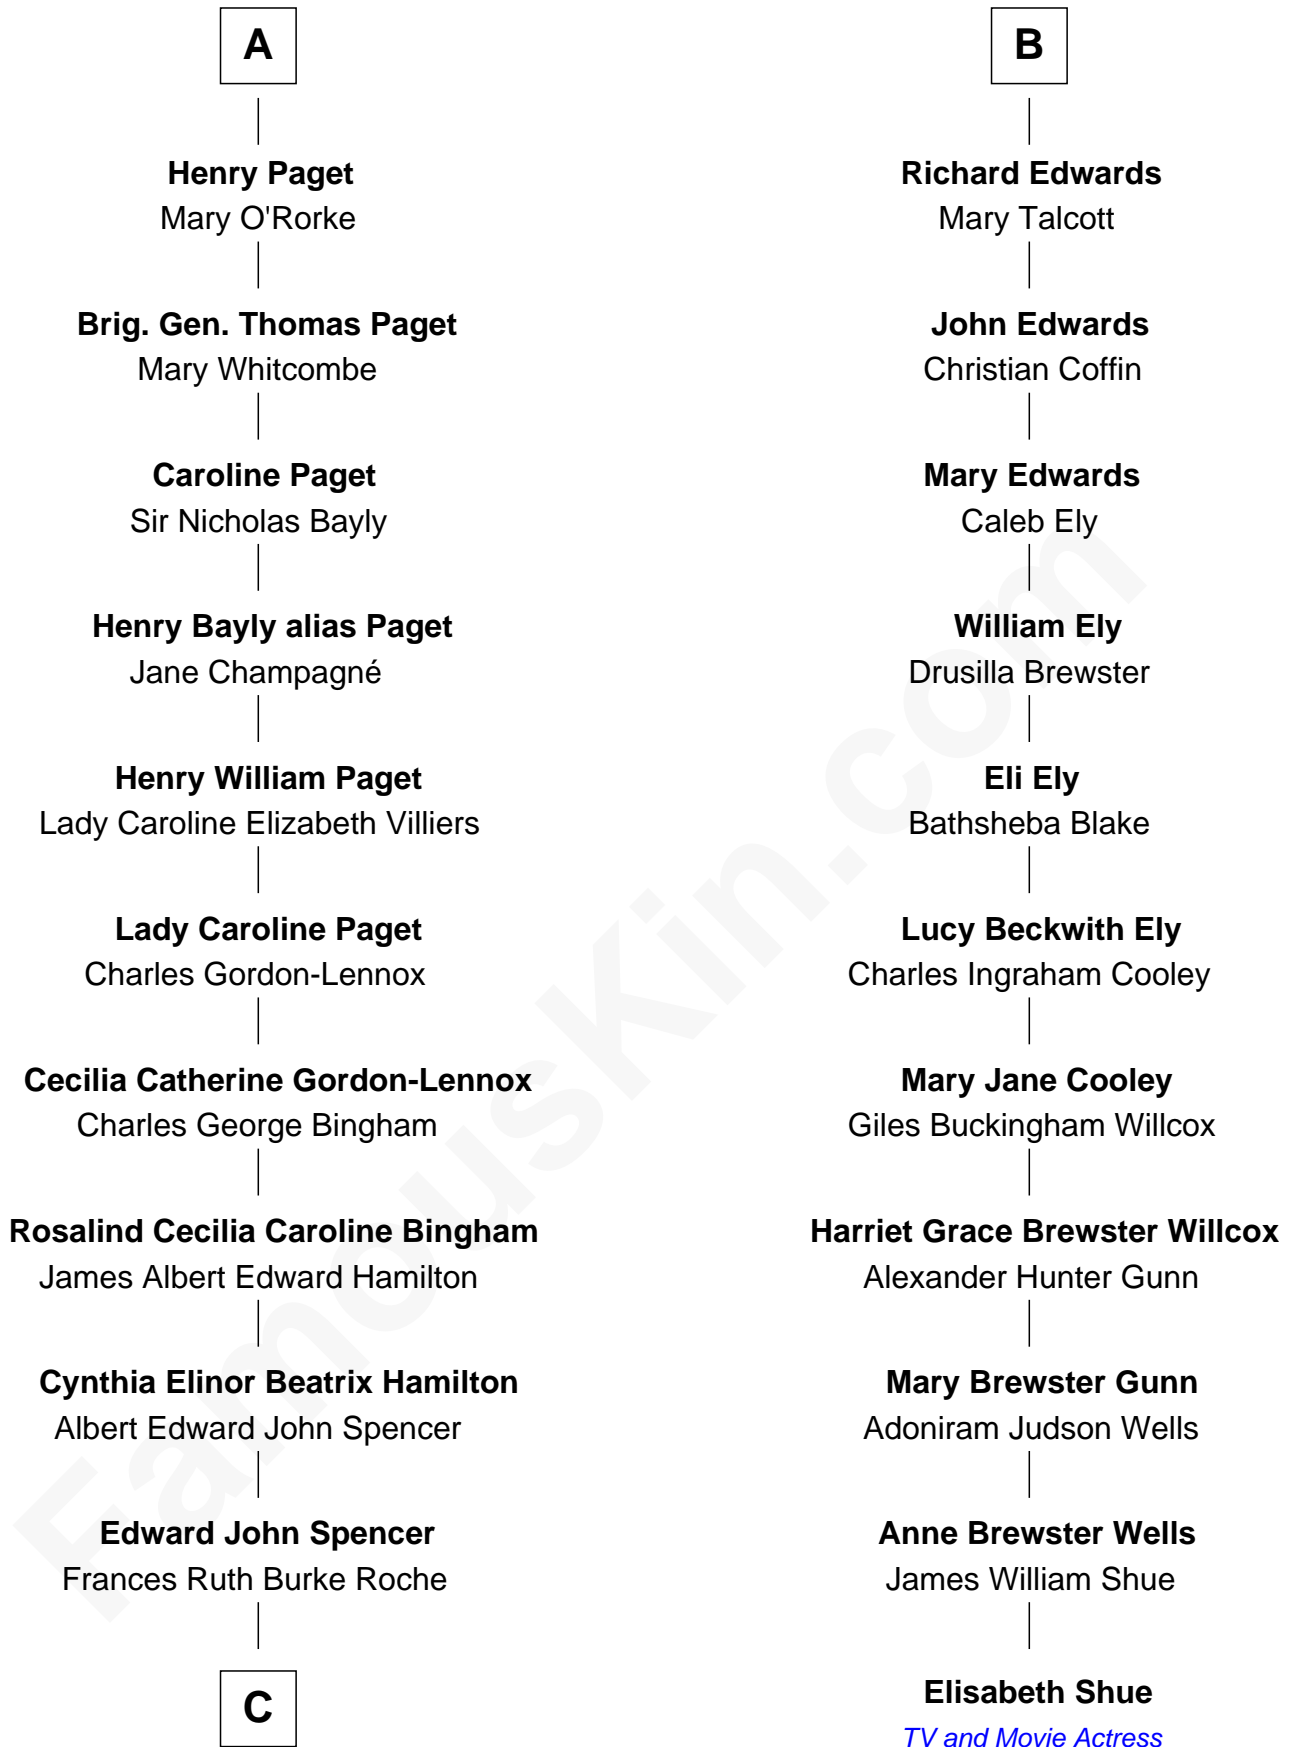

# FamousKin.com Relationship Chart of

**Prince William**

*Prince of Wales*

17th cousin 1 time removed of

**Elisabeth Shue**

*TV and Movie Actress*

**Sir Nicholas Poyntz**

Elizabeth Mill

C

**Princess Diana Frances Spencer**  
Charles III, King of the United Kingdom

**Prince William**  
*Prince of Wales*

FamousKin.com