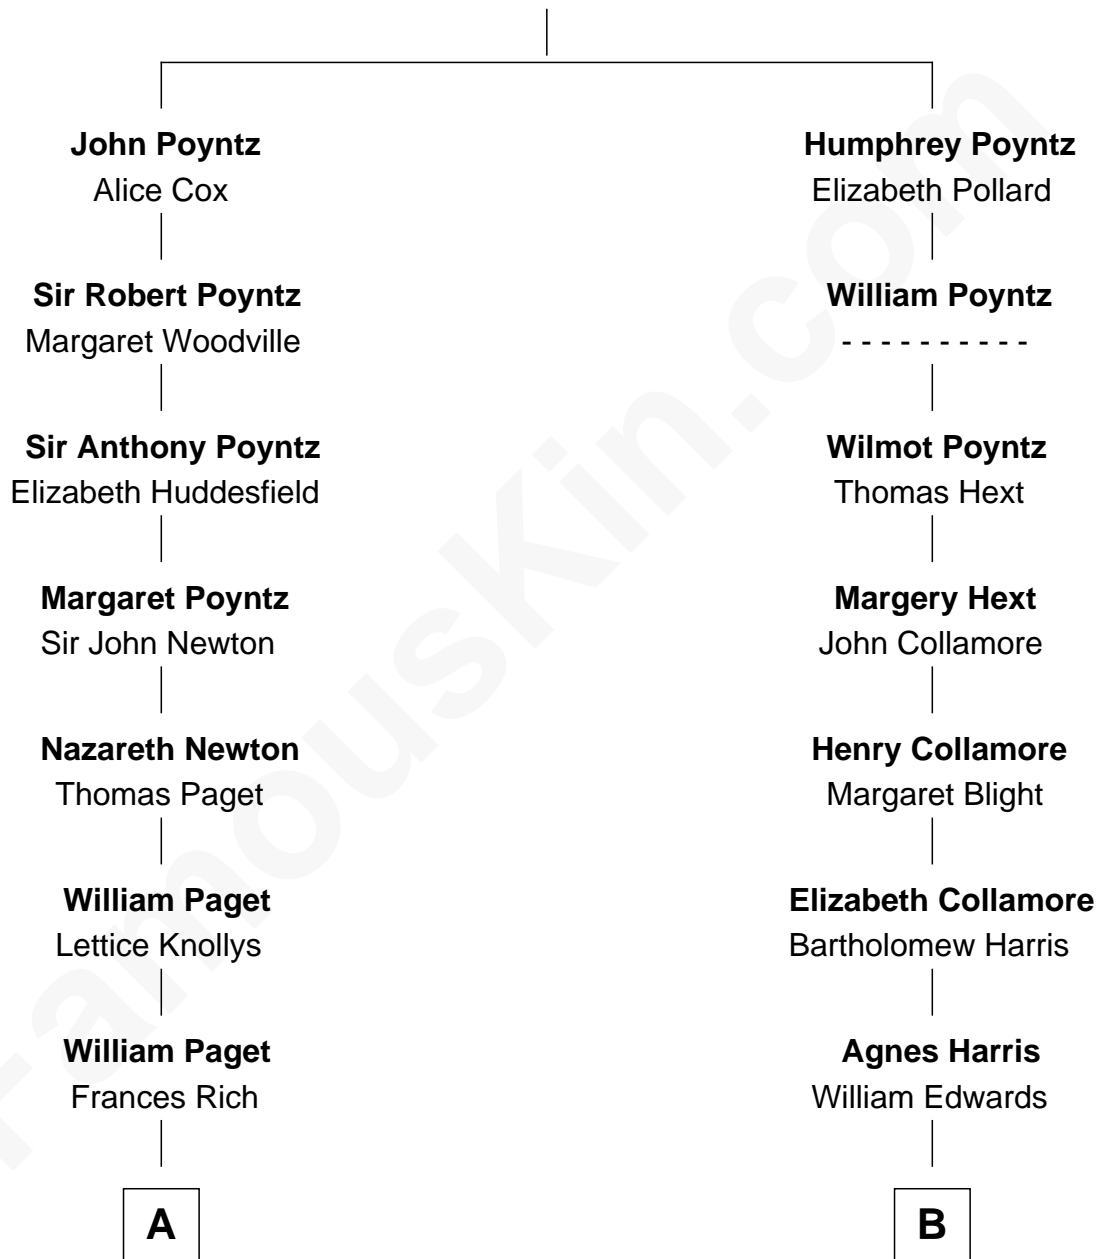

# FamousKin.com Relationship Chart of

**Prince William**

*Prince of Wales*

17th cousin 1 time removed of

**Elisabeth Shue**

*TV and Movie Actress*

**Sir Nicholas Poyntz**

Elizabeth Mill

C

**Princess Diana Frances Spencer**  
Charles III, King of the United Kingdom

**Prince William**  
*Prince of Wales*

FamousKin.com