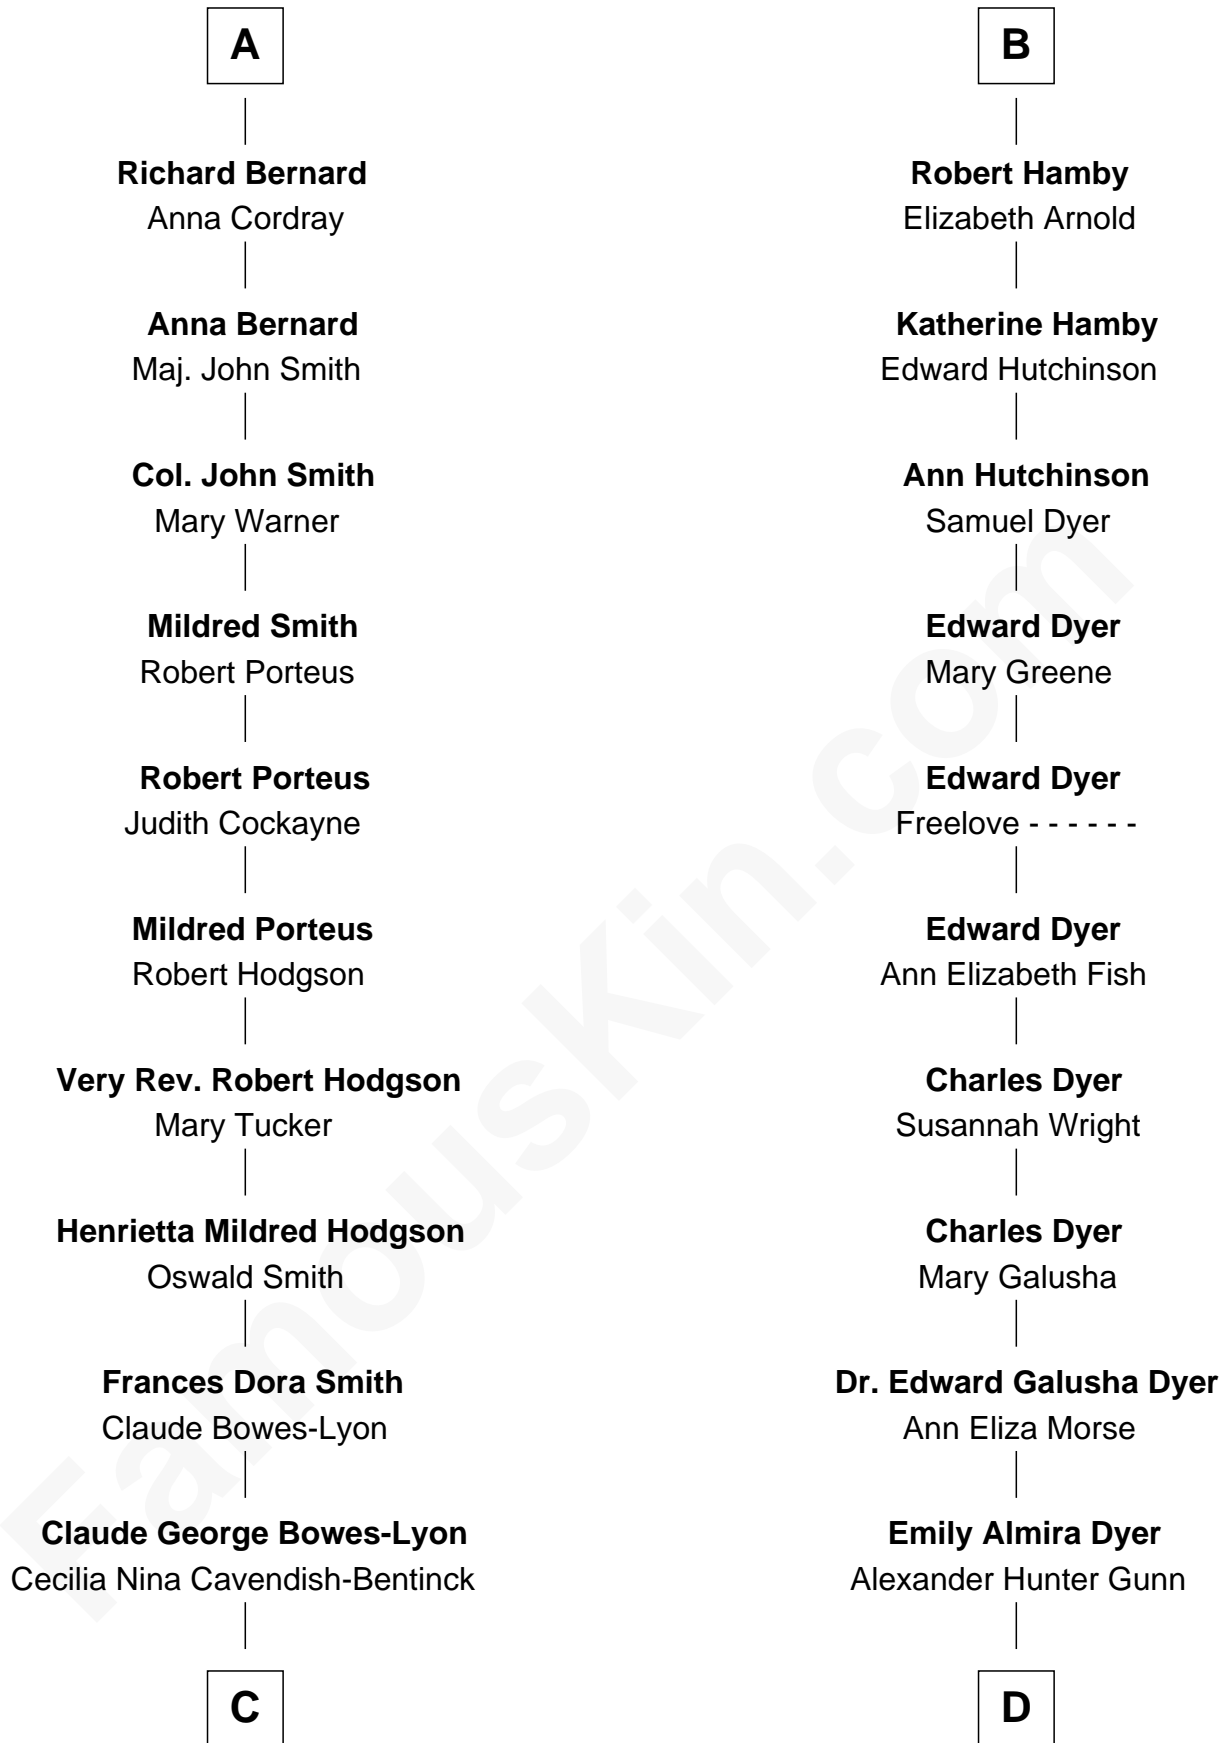

# FamousKin.com Relationship Chart of

**Prince William**

*Prince of Wales*

20th cousin of

**Elisabeth Shue**

*TV and Movie Actress*

**Stephen le Scrope**

Margery de Welles

**Richard Bernard**  
Elizabeth Woolhouse

**A**

**Maude le Scrope**  
Sir Baldwin Freville

**Margaret Freville**  
Sir Hugh Willoughby

**Margery Willoughby**  
Sir Godfrey Hilton

**Elizabeth Hilton**  
Richard Thimbleby

**Anne Thimbleby**  
John Booth

**Eleanor Booth**  
Edward Hamby

**William Hamby**  
Margaret Blewett

**B**

**C**

**Elizabeth Bowes-Lyon**

George VI, King of the United Kingdom

**Elizabeth II, Queen of the United Kingdom**

Prince Philip of Edinburgh

**Charles III, King of the United Kingdom**

Princess Diana Frances Spencer

**Prince William**

*Prince of Wales*

**D**

**Alexander Hunter Gunn**

Harriet Grace Brewster Willcox