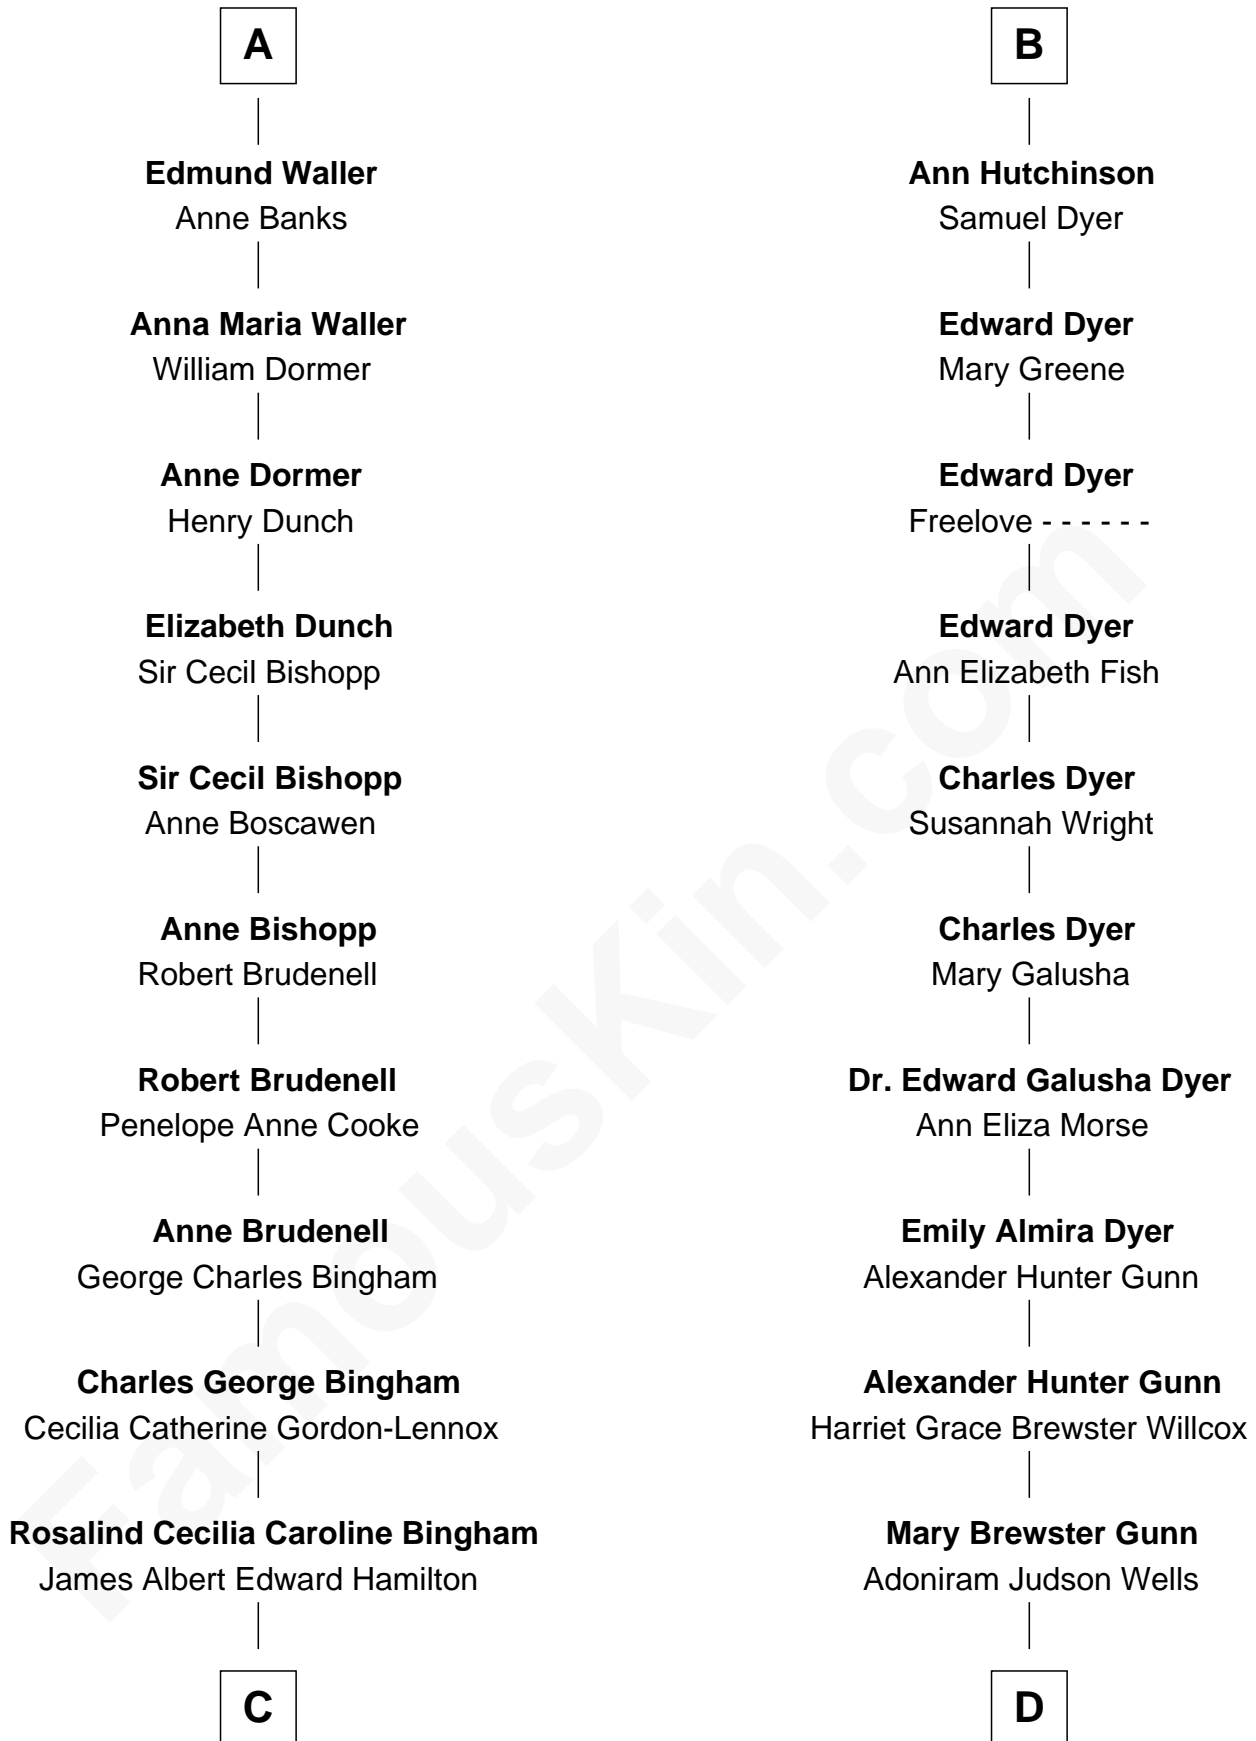

FamousKin.com Relationship Chart of

Prince William

Prince of Wales

18th cousin 2 times removed of

Andrew Shue

TV Actor

Sir Hugh Willoughby

Margaret Freville

C

Cynthia Elinor Beatrix Hamilton

Albert Edward John Spencer

Edward John Spencer

Frances Ruth Burke Roche

Princess Diana Frances Spencer

Charles III, King of the United Kingdom

Prince William