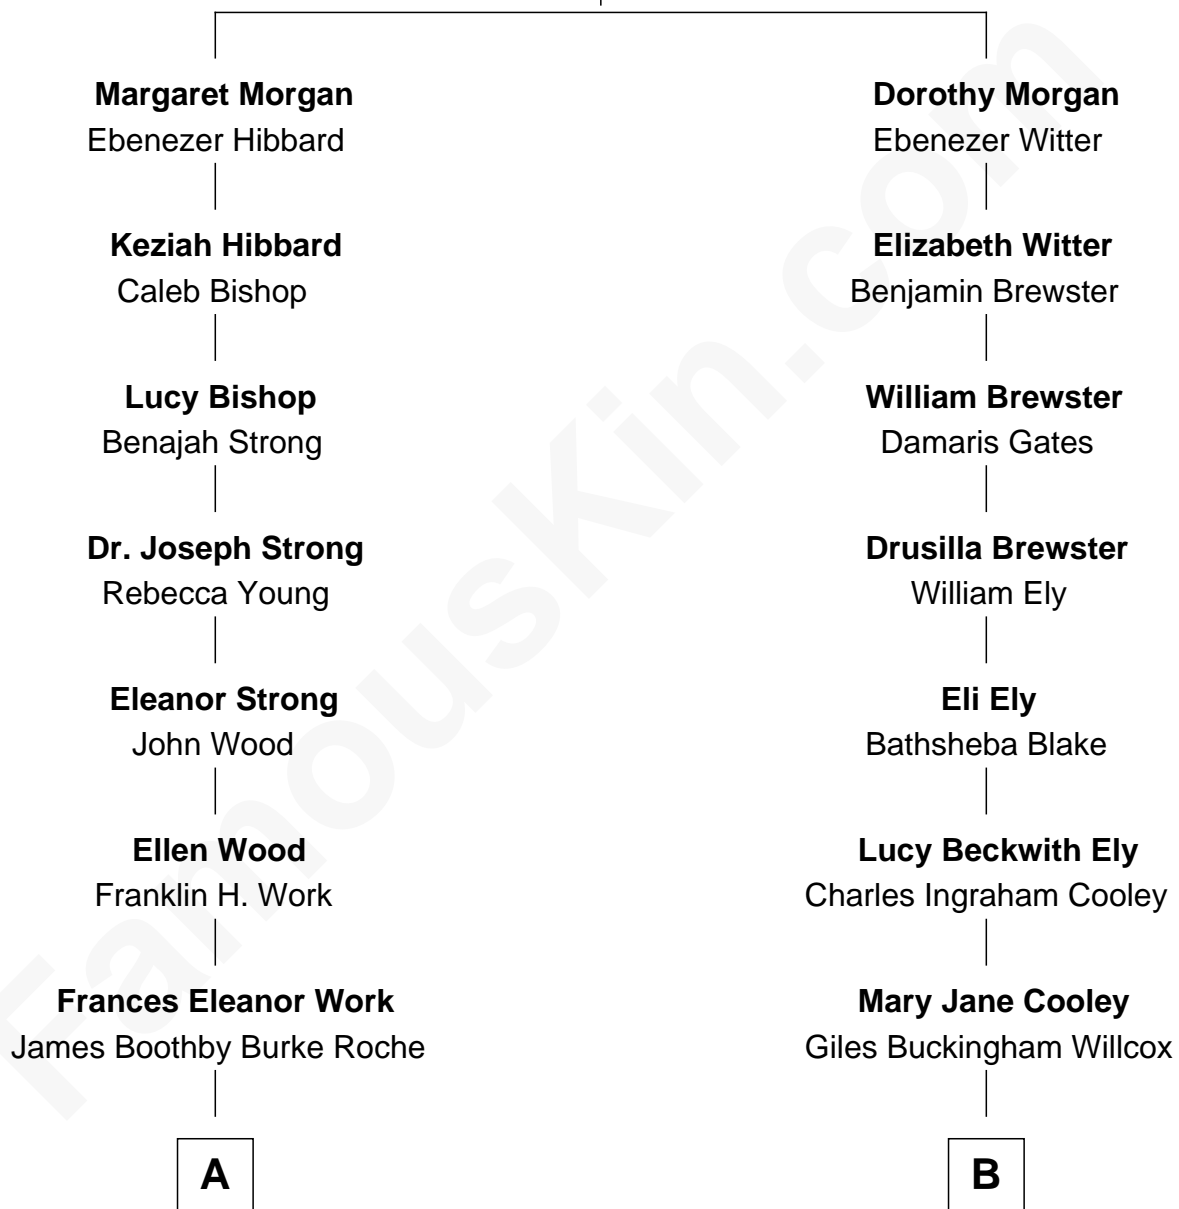

FamousKin.com Relationship Chart of

Prince William

Prince of Wales

10th cousin of

Andrew Shue

TV Actor

Joseph Morgan

Dorothy Parke

A

Edmund Maurice Burke Roche

Ruth Sylvia Gill

Frances Ruth Burke Roche

Edward John Spencer

Princess Diana Frances Spencer

Charles III, King of the United Kingdom

Prince William

Prince of Wales

B

Harriet Grace Brewster Willcox

Alexander Hunter Gunn

Mary Brewster Gunn

Adoniram Judson Wells

Anne Brewster Wells

James William Shue