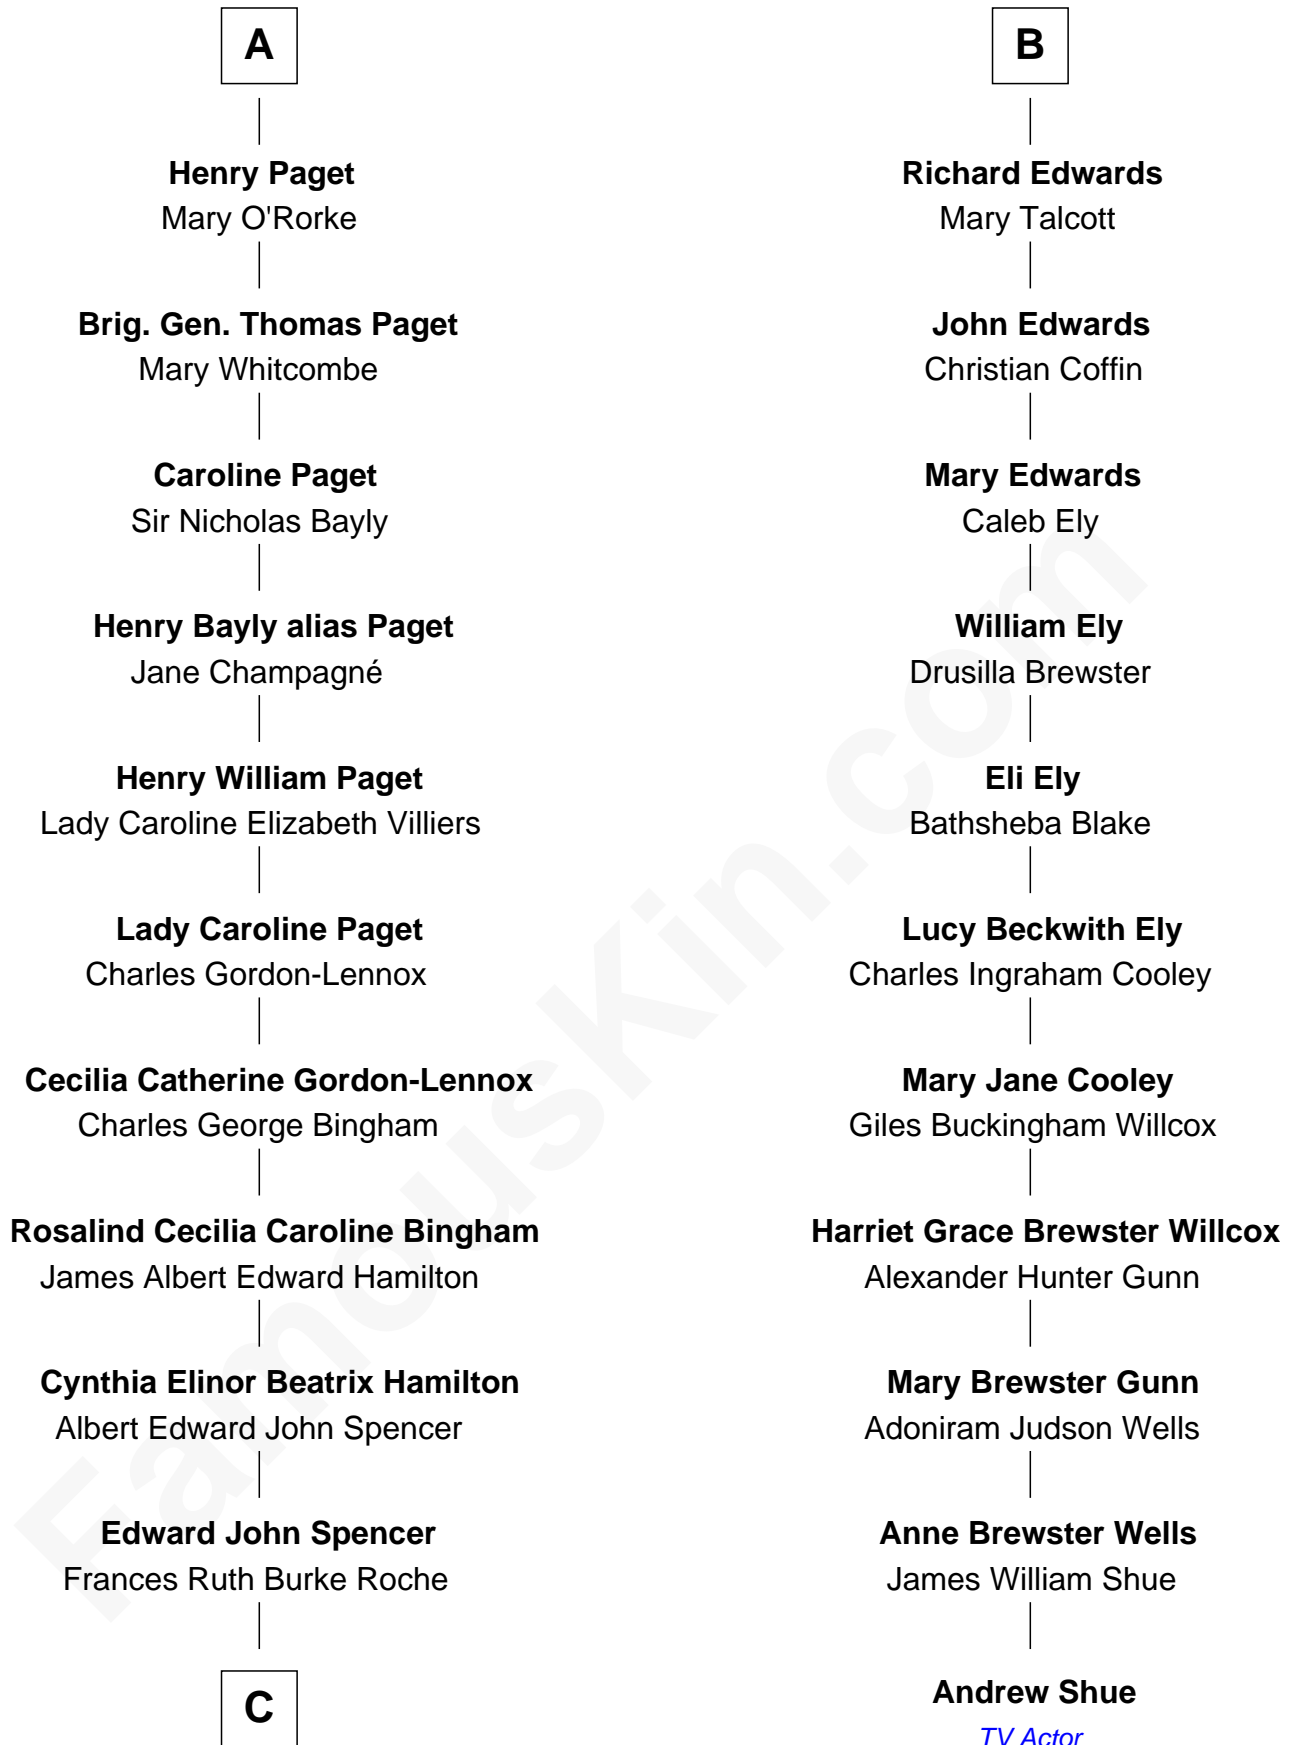

FamousKin.com Relationship Chart of

Prince William

Prince of Wales

17th cousin 1 time removed of

Andrew Shue

TV Actor

Sir Nicholas Poyntz

Elizabeth Mill

C

Princess Diana Frances Spencer
Charles III, King of the United Kingdom

Prince William
Prince of Wales

FamousKin.com