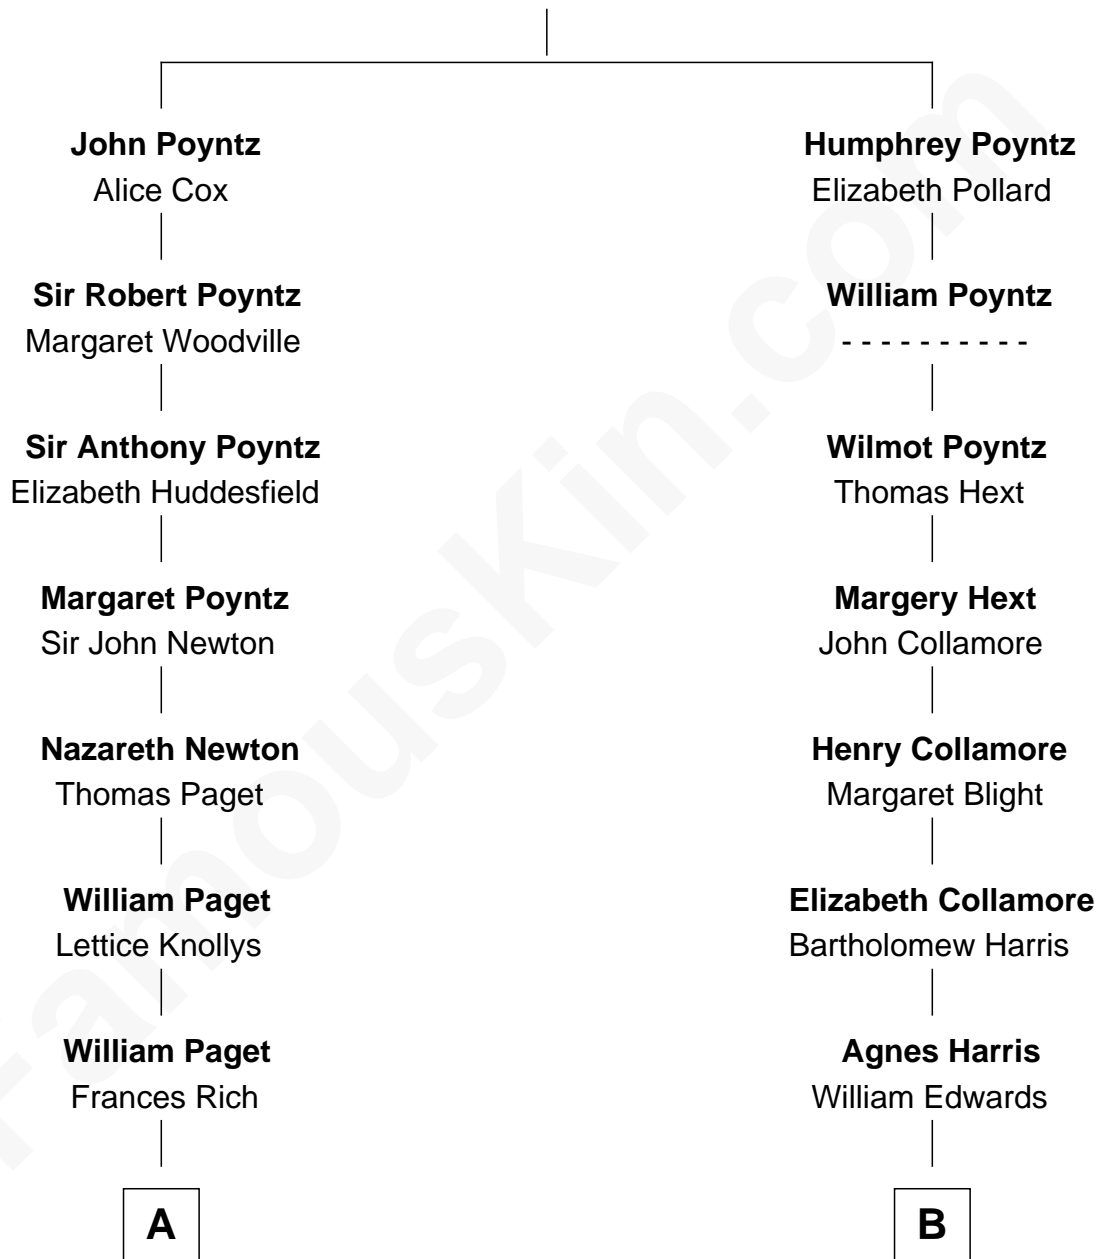

FamousKin.com Relationship Chart of

Prince William

Prince of Wales

17th cousin 1 time removed of

Andrew Shue

TV Actor

Sir Nicholas Poyntz

Elizabeth Mill

C

Princess Diana Frances Spencer
Charles III, King of the United Kingdom

Prince William
Prince of Wales

FamousKin.com