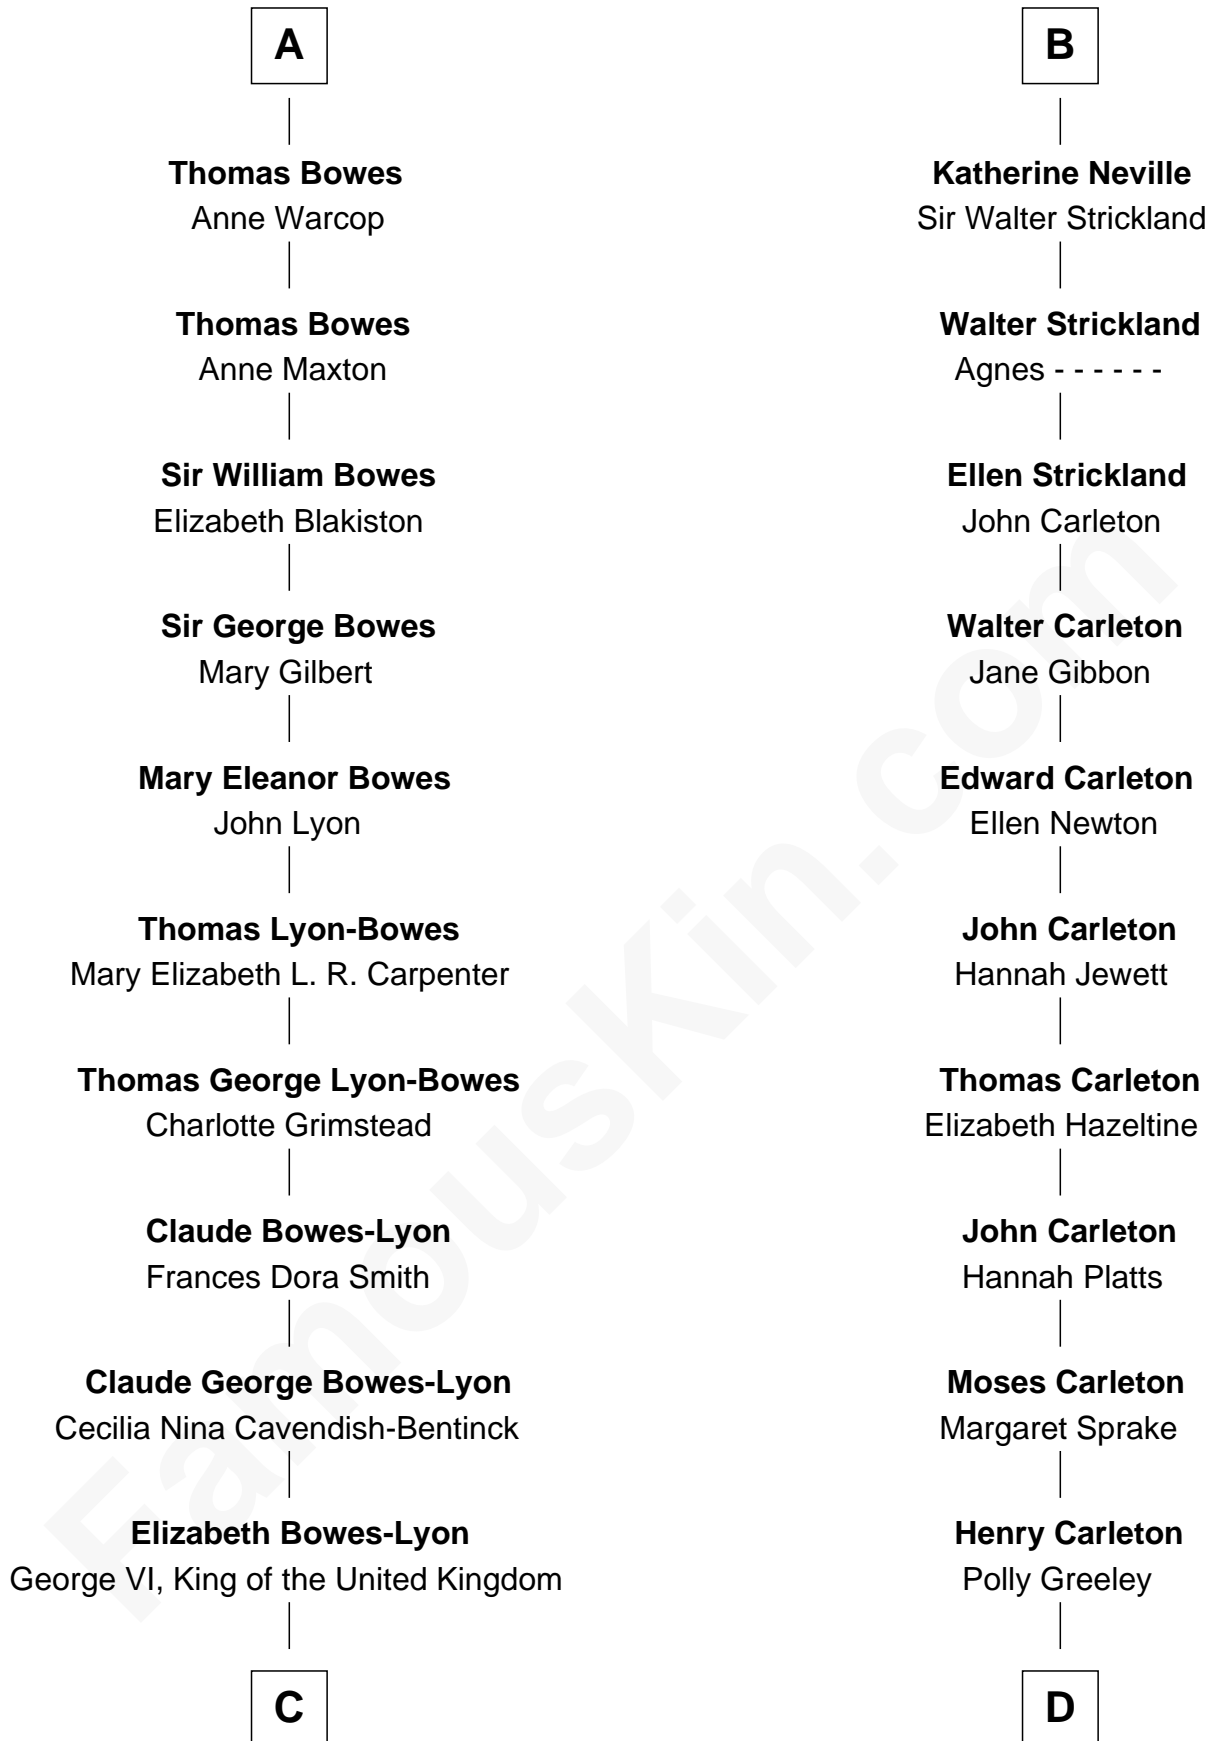

## Relationship Chart of

### Prince William

*Prince of Wales*

18th cousin 1 time removed of

**Charles A. Pillsbury**  
*Co-Founder of C.A. Pillsbury Co.*

**Sir Thomas de Beauchamp**  
 Katherine de Mortimer

**C**

**Elizabeth II, Queen of the United Kingdom**

Prince Philip of Edinburgh

**Charles III, King of the United Kingdom**

Princess Diana Frances Spencer

**Prince William**

*Prince of Wales*

**D**

**Margaret Sprague Carleton**

George Alfred Pillsbury