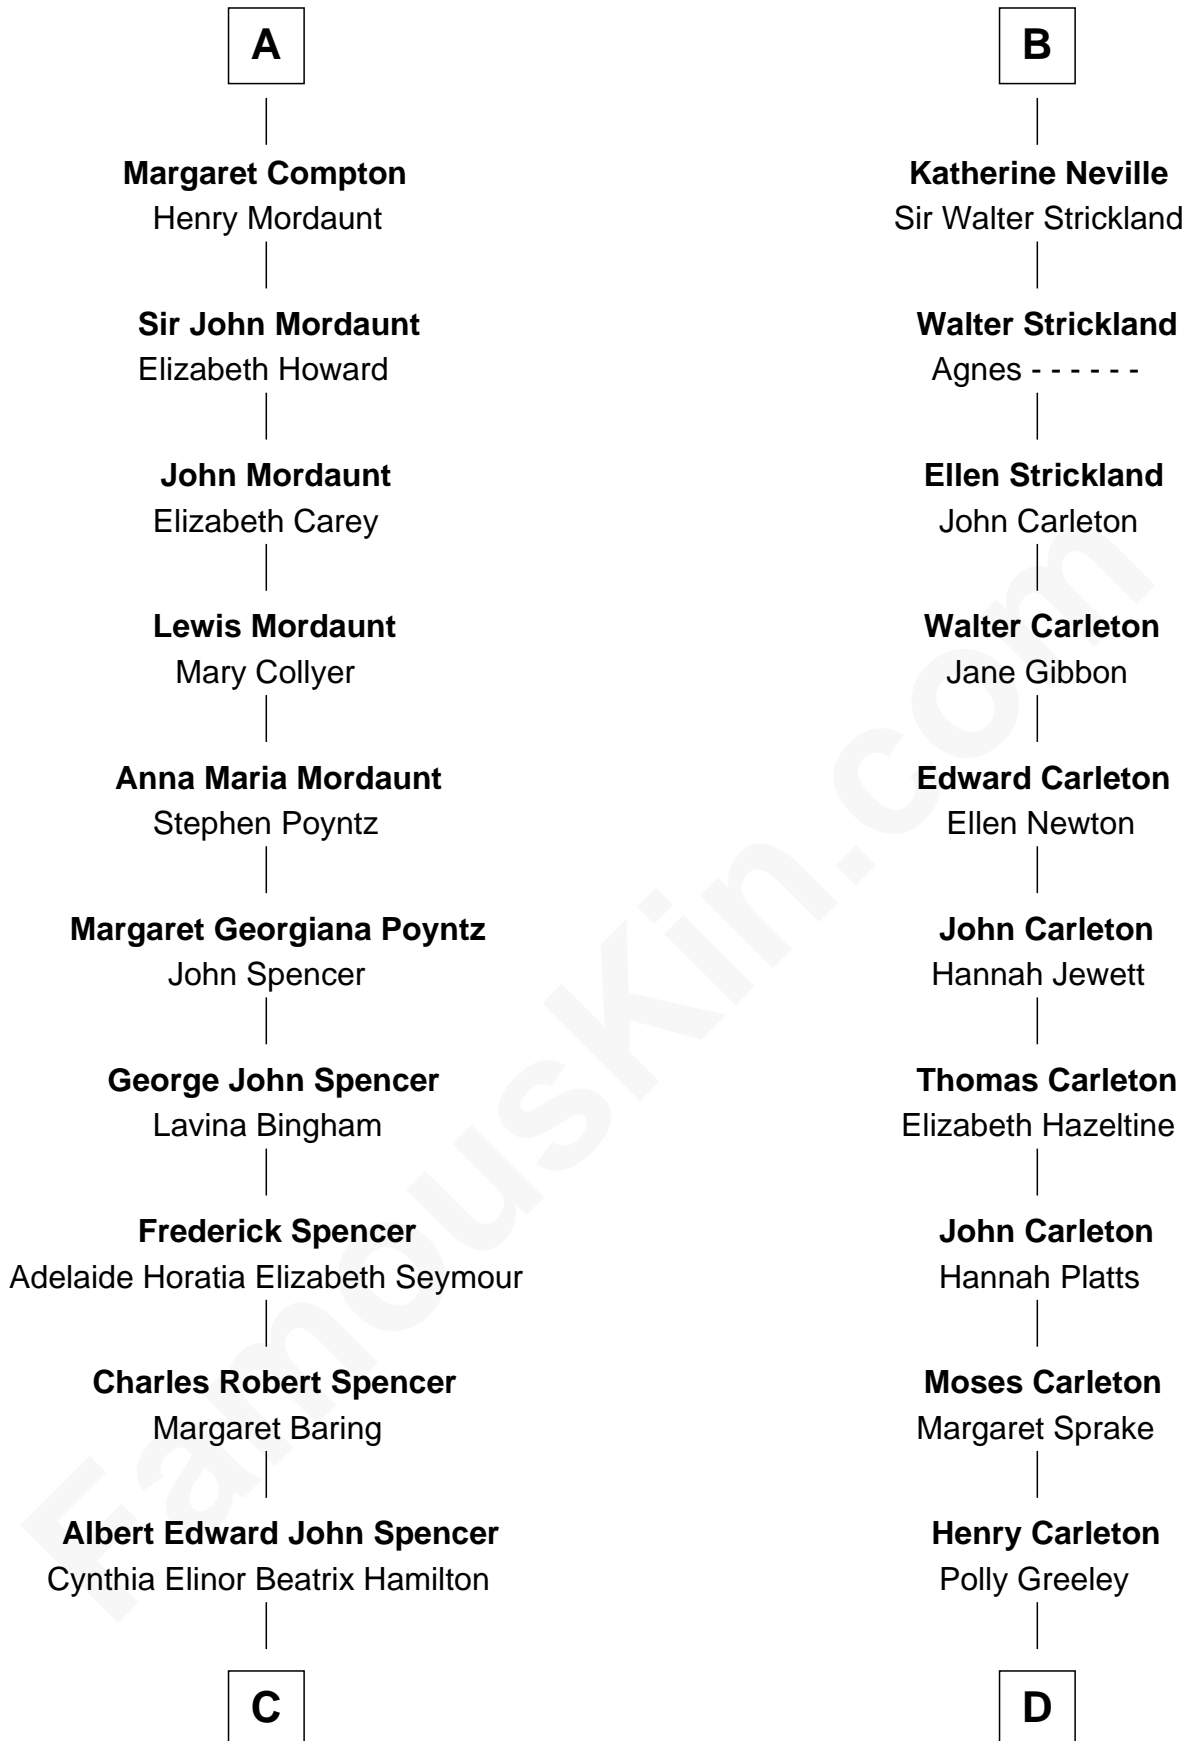

FamousKin.com

Relationship Chart of

Prince William

Prince of Wales

18th cousin 1 time removed of

Charles A. Pillsbury
Co-Founder of C.A. Pillsbury Co.

Edward III, King of England
 Philippa of Hainault

C

Edward John Spencer
Frances Ruth Burke Roche

Princess Diana Frances Spencer
Charles III, King of the United Kingdom

Prince William
Prince of Wales

D

Margaret Sprague Carleton
George Alfred Pillsbury

Charles A. Pillsbury
Co-Founder of C.A. Pillsbury Co.