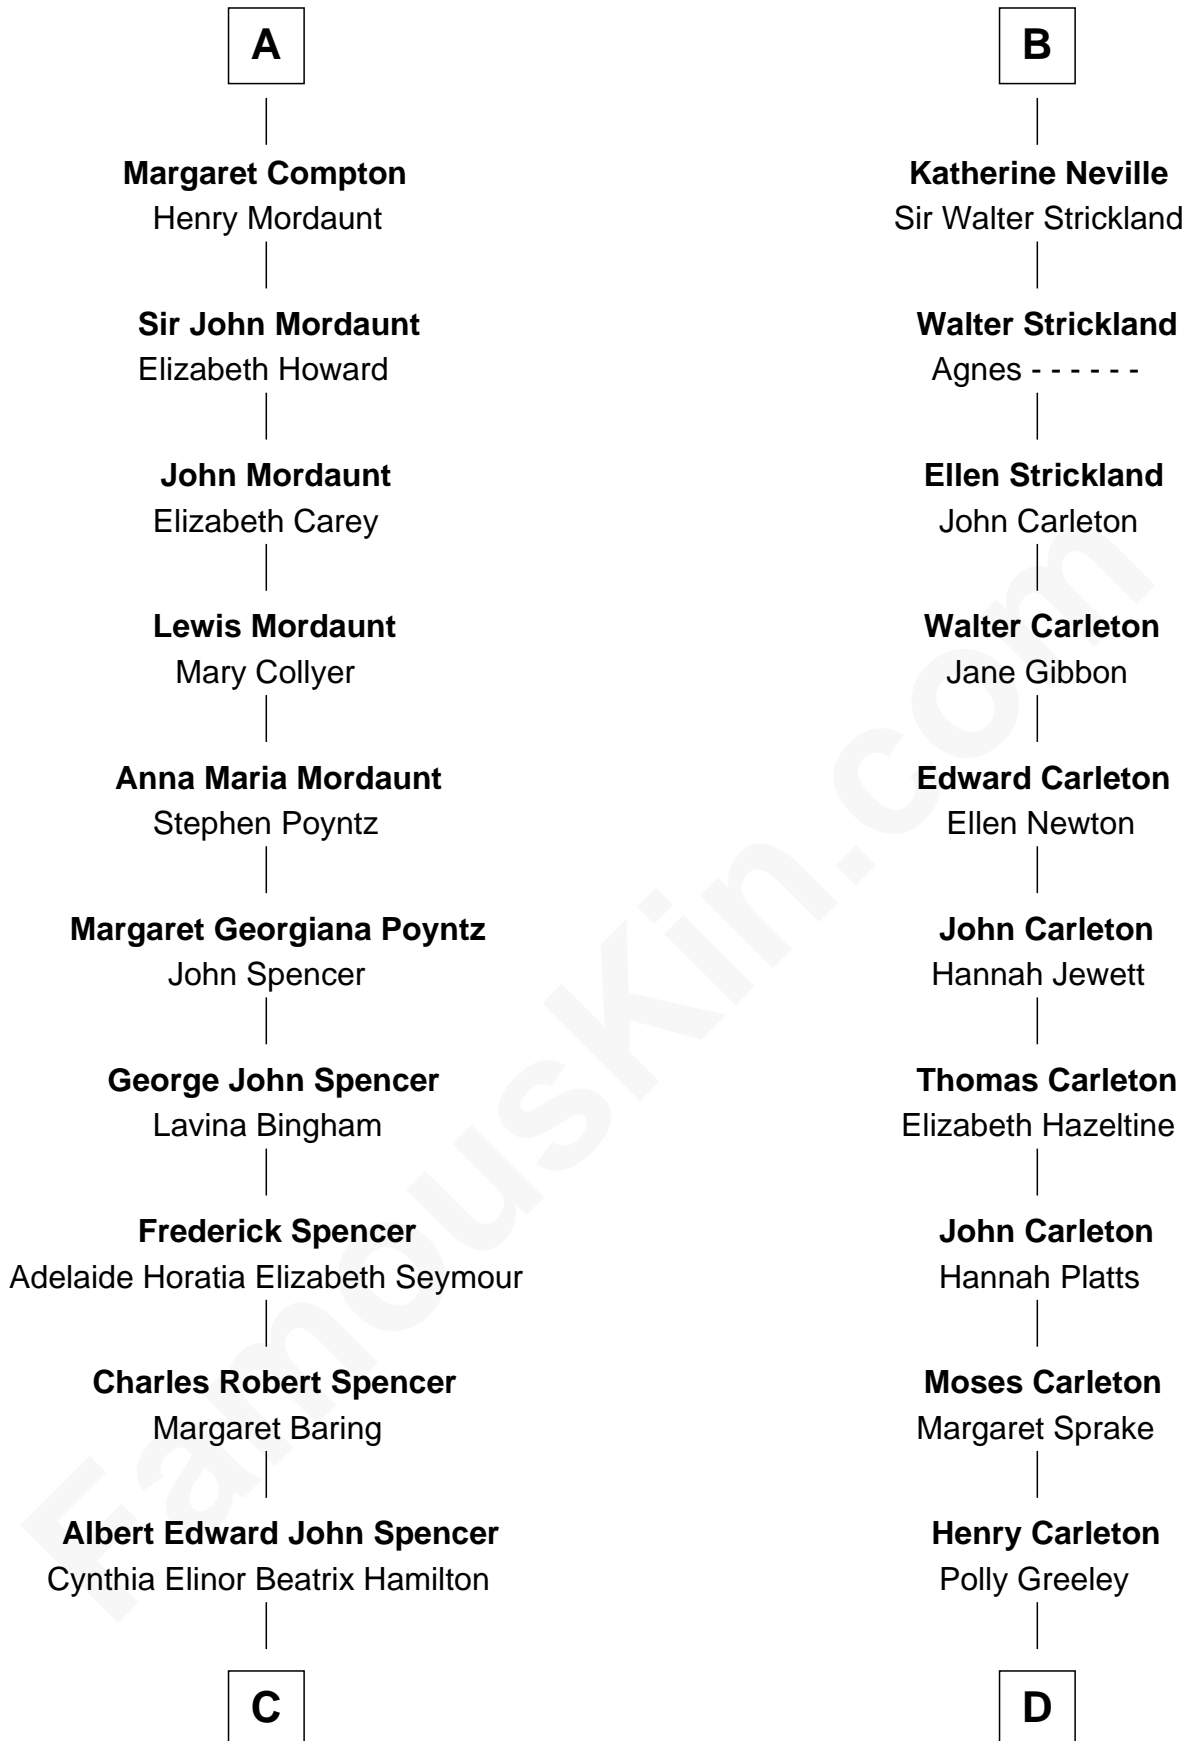

# FamousKin.com Relationship Chart of

**Prince William**

*Prince of Wales*

18th cousin 1 time removed of

**Charles A. Pillsbury**

*Co-Founder of C.A. Pillsbury Co.*

Sir Paon de Roet

**C**

**Edward John Spencer**  
Frances Ruth Burke Roche

**Princess Diana Frances Spencer**  
Charles III, King of the United Kingdom

**Prince William**  
*Prince of Wales*

**D**

**Margaret Sprague Carleton**  
George Alfred Pillsbury