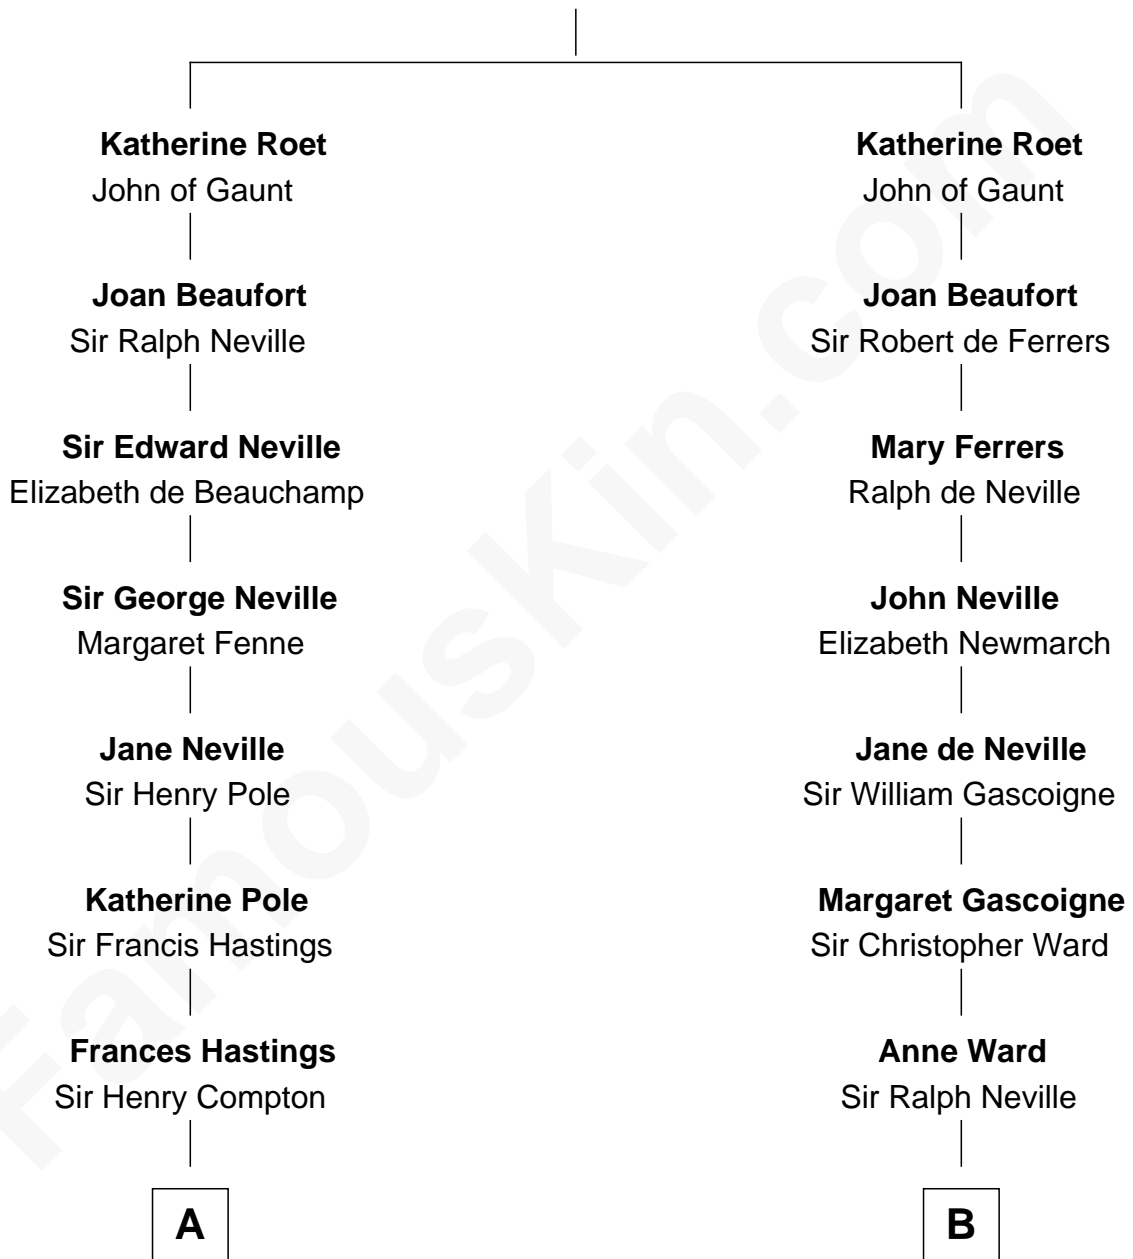

# FamousKin.com Relationship Chart of

**Prince William**

*Prince of Wales*

18th cousin 1 time removed of

**Charles A. Pillsbury**

*Co-Founder of C.A. Pillsbury Co.*

Sir Paon de Roet

**C**

**Edward John Spencer**  
Frances Ruth Burke Roche

**Princess Diana Frances Spencer**  
Charles III, King of the United Kingdom

**Prince William**  
*Prince of Wales*

**D**

**Margaret Sprague Carleton**  
George Alfred Pillsbury