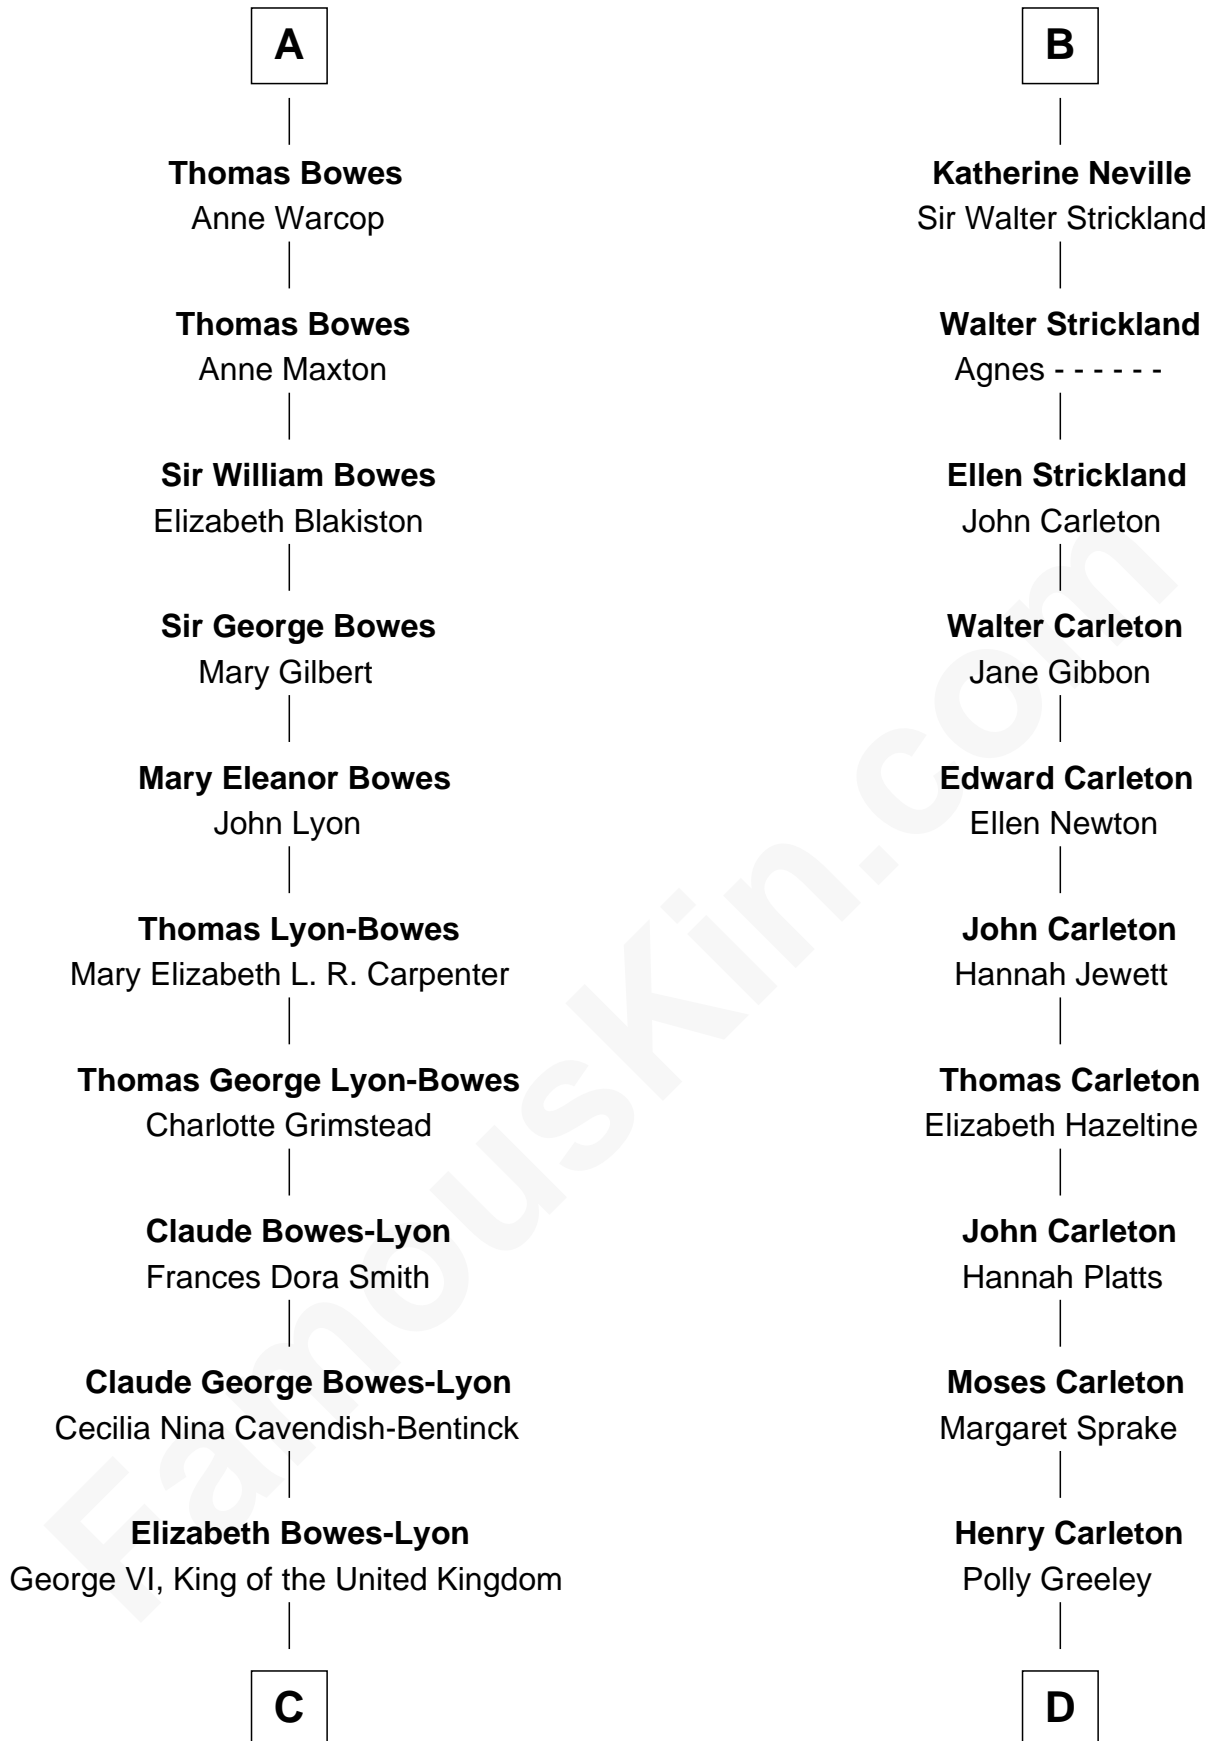

FamousKin.com Relationship Chart of

Prince William

Prince of Wales

18th cousin 1 time removed of

Charles A. Pillsbury

Co-Founder of C.A. Pillsbury Co.

C

Elizabeth II, Queen of the United Kingdom

Prince Philip of Edinburgh

Charles III, King of the United Kingdom

Princess Diana Frances Spencer

Prince William

Prince of Wales

D

Margaret Sprague Carleton

George Alfred Pillsbury