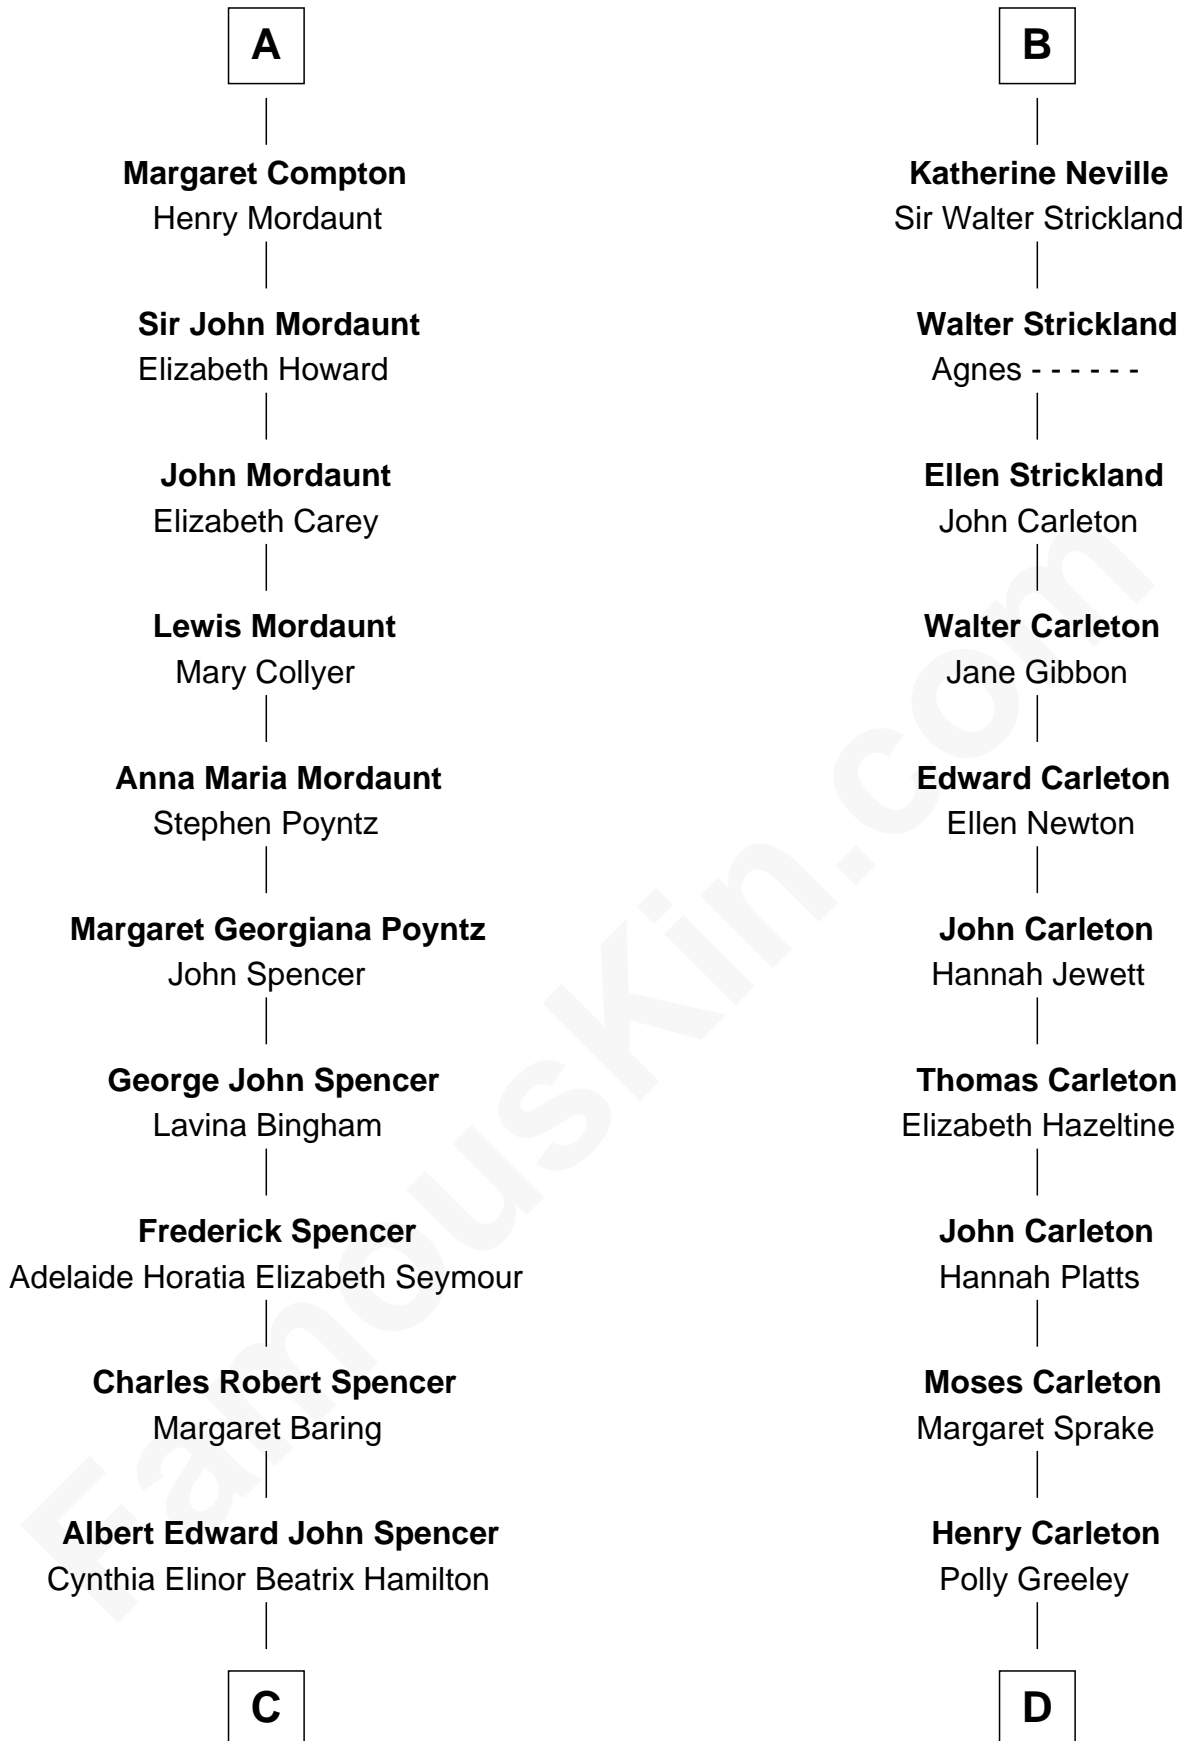

FamousKin.com Relationship Chart of

Prince William

Prince of Wales

18th cousin 1 time removed of

Charles A. Pillsbury

Co-Founder of C.A. Pillsbury Co.

Sir Ralph de Neville

Alice de Audley

C

Edward John Spencer
Frances Ruth Burke Roche

Princess Diana Frances Spencer
Charles III, King of the United Kingdom

Prince William
Prince of Wales

D

Margaret Sprague Carleton
George Alfred Pillsbury

Charles A. Pillsbury
Co-Founder of C.A. Pillsbury Co.