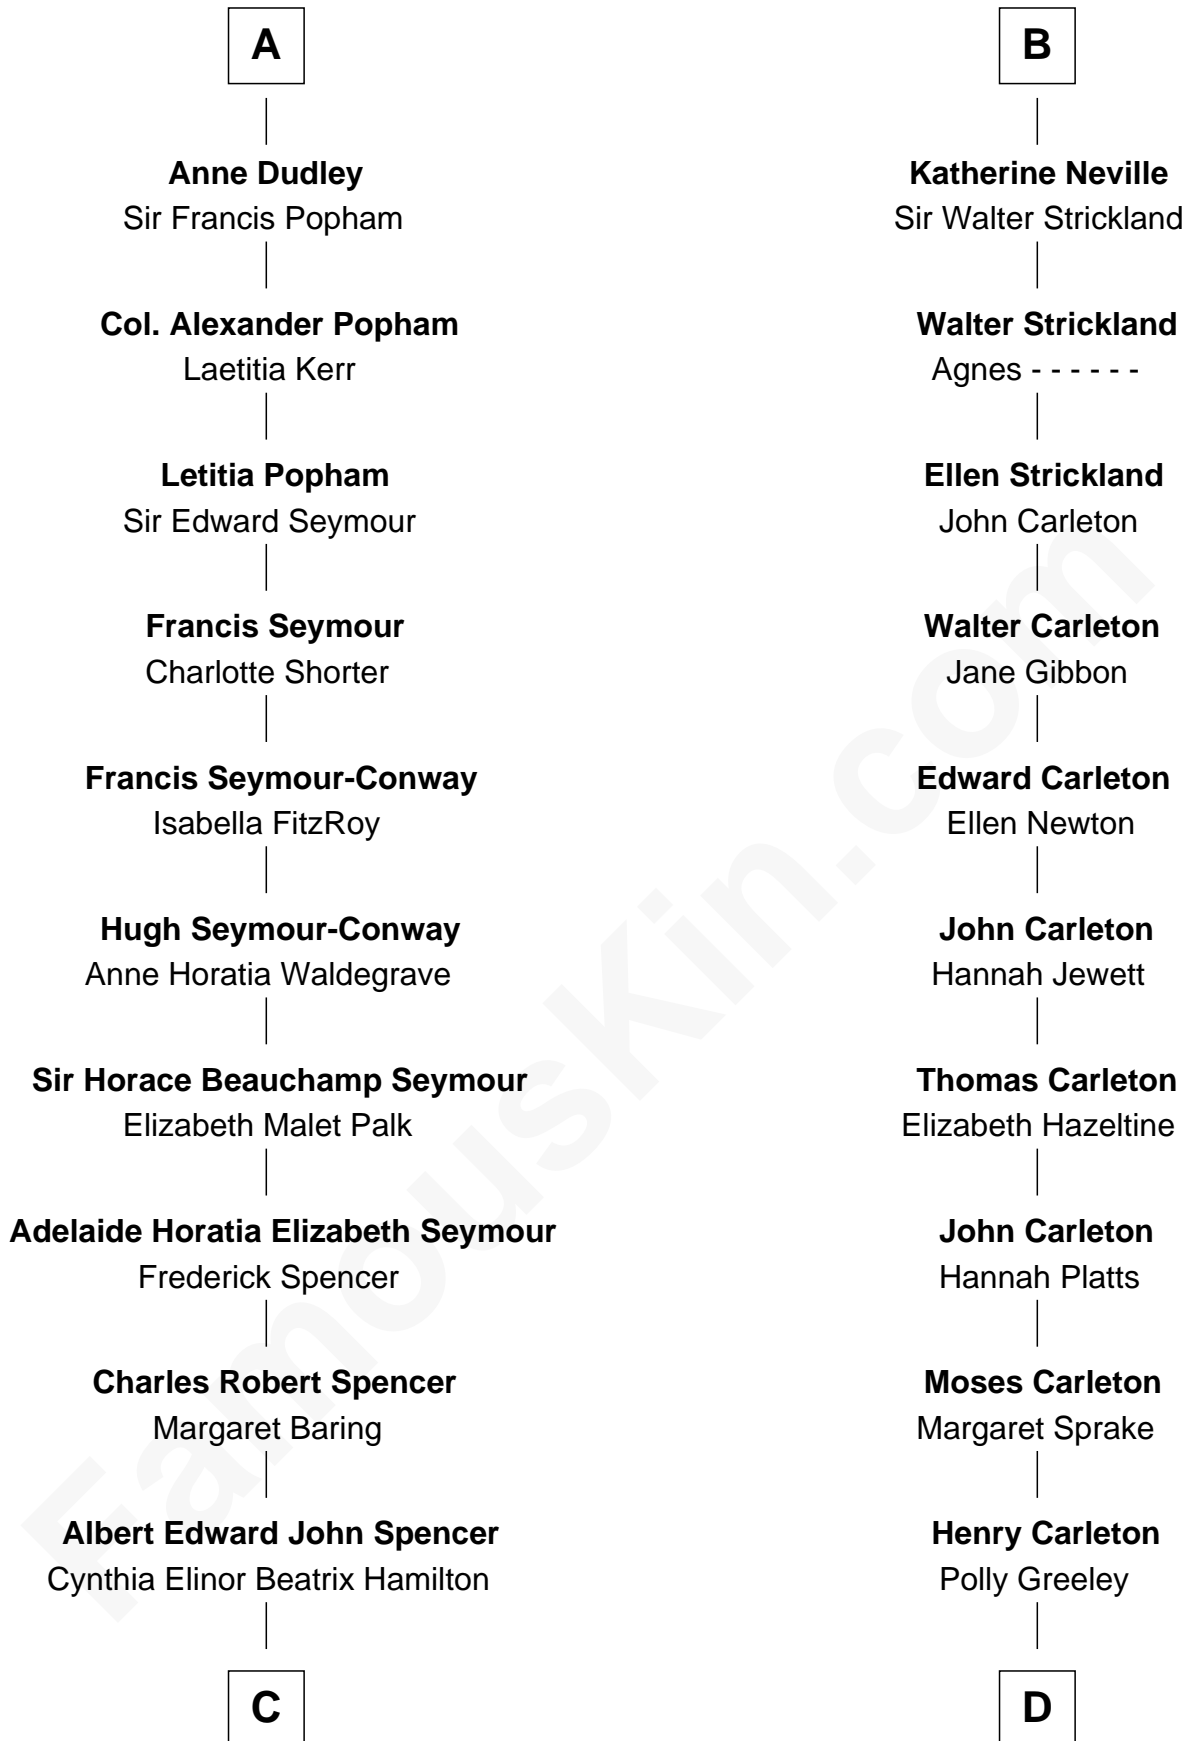

FamousKin.com Relationship Chart of

Prince William

Prince of Wales

18th cousin 1 time removed of

Charles A. Pillsbury

Co-Founder of C.A. Pillsbury Co.

C

Edward John Spencer
Frances Ruth Burke Roche

Princess Diana Frances Spencer
Charles III, King of the United Kingdom

Prince William
Prince of Wales

D

Margaret Sprague Carleton
George Alfred Pillsbury

Charles A. Pillsbury
Co-Founder of C.A. Pillsbury Co.