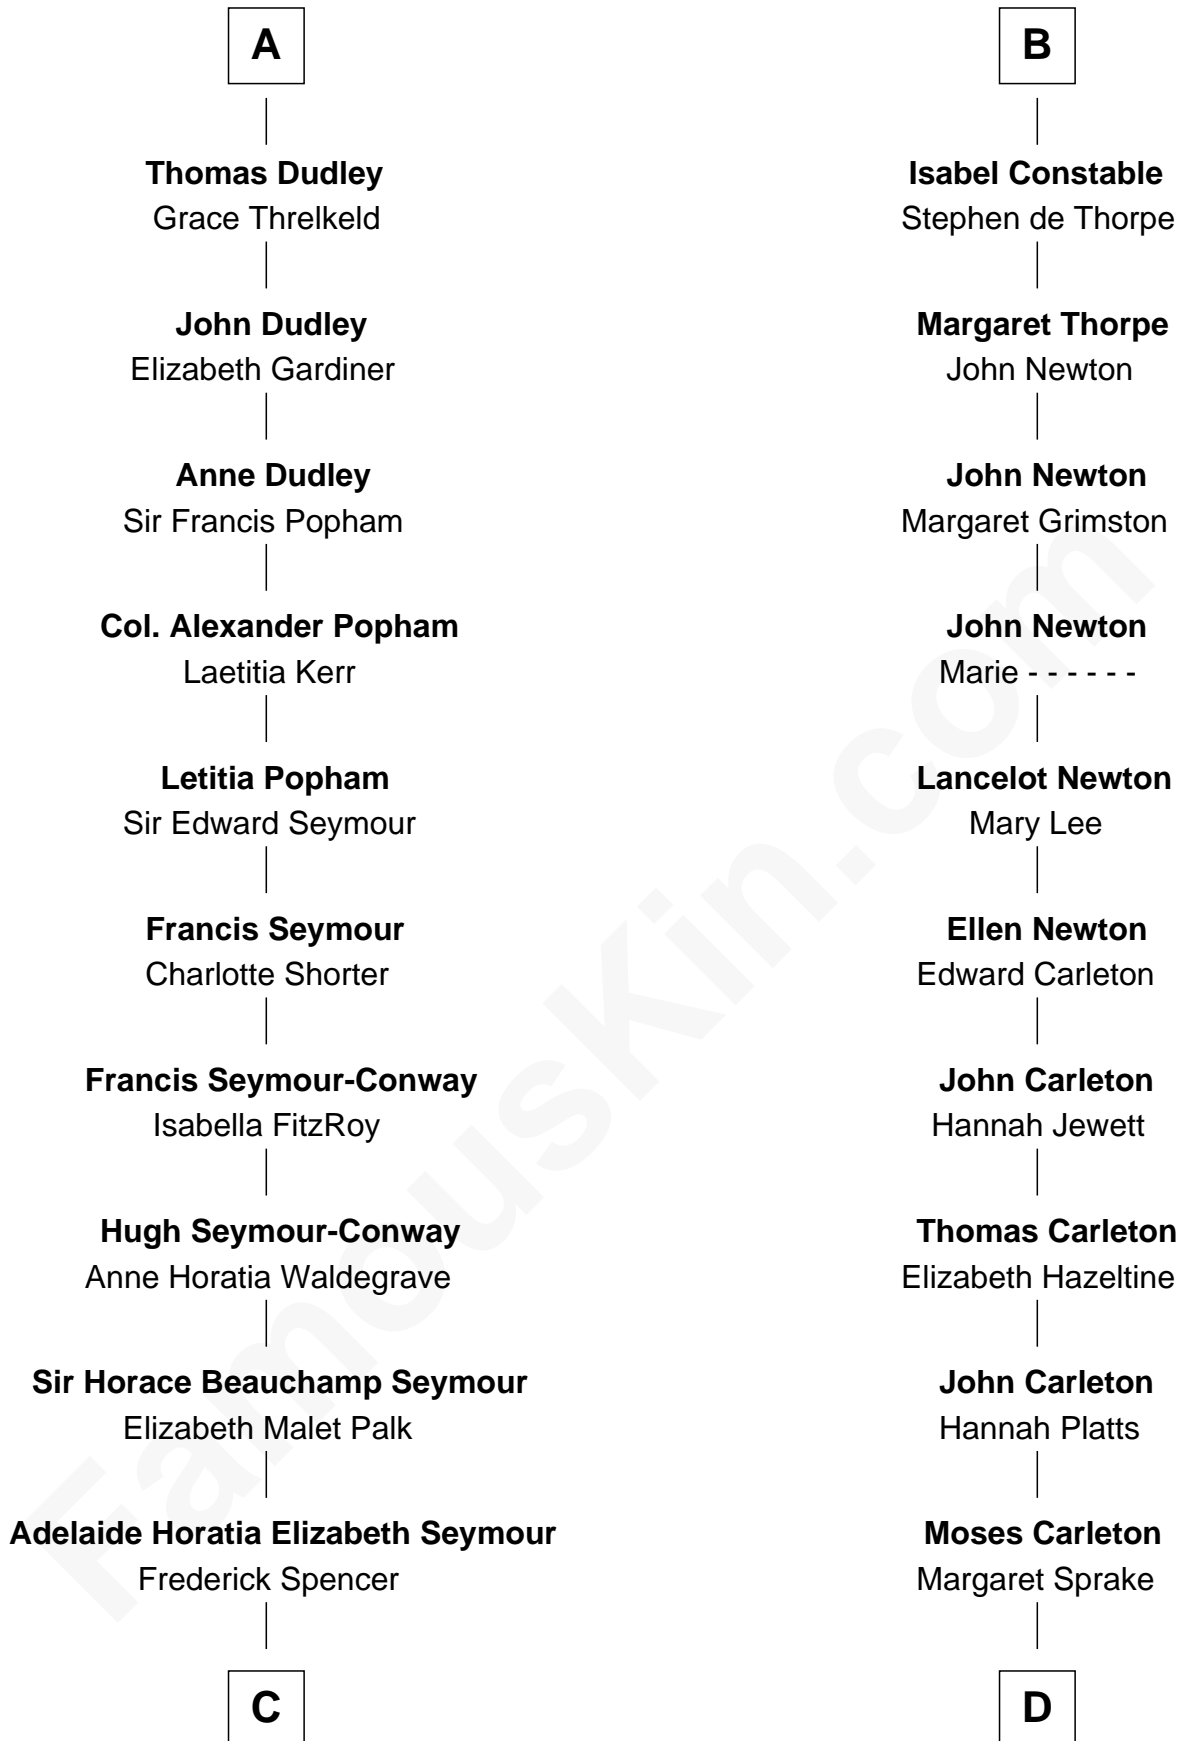

## Relationship Chart of

### Prince William

*Prince of Wales*

19th cousin 2 times removed of

**Charles A. Pillsbury**  
*Co-Founder of C.A. Pillsbury Co.*

**C**

**Charles Robert Spencer**

Margaret Baring

**Albert Edward John Spencer**

Cynthia Elinor Beatrix Hamilton

**Edward John Spencer**

Frances Ruth Burke Roche

**Princess Diana Frances Spencer**

Charles III, King of the United Kingdom

**Prince William**

*Prince of Wales*

**D**