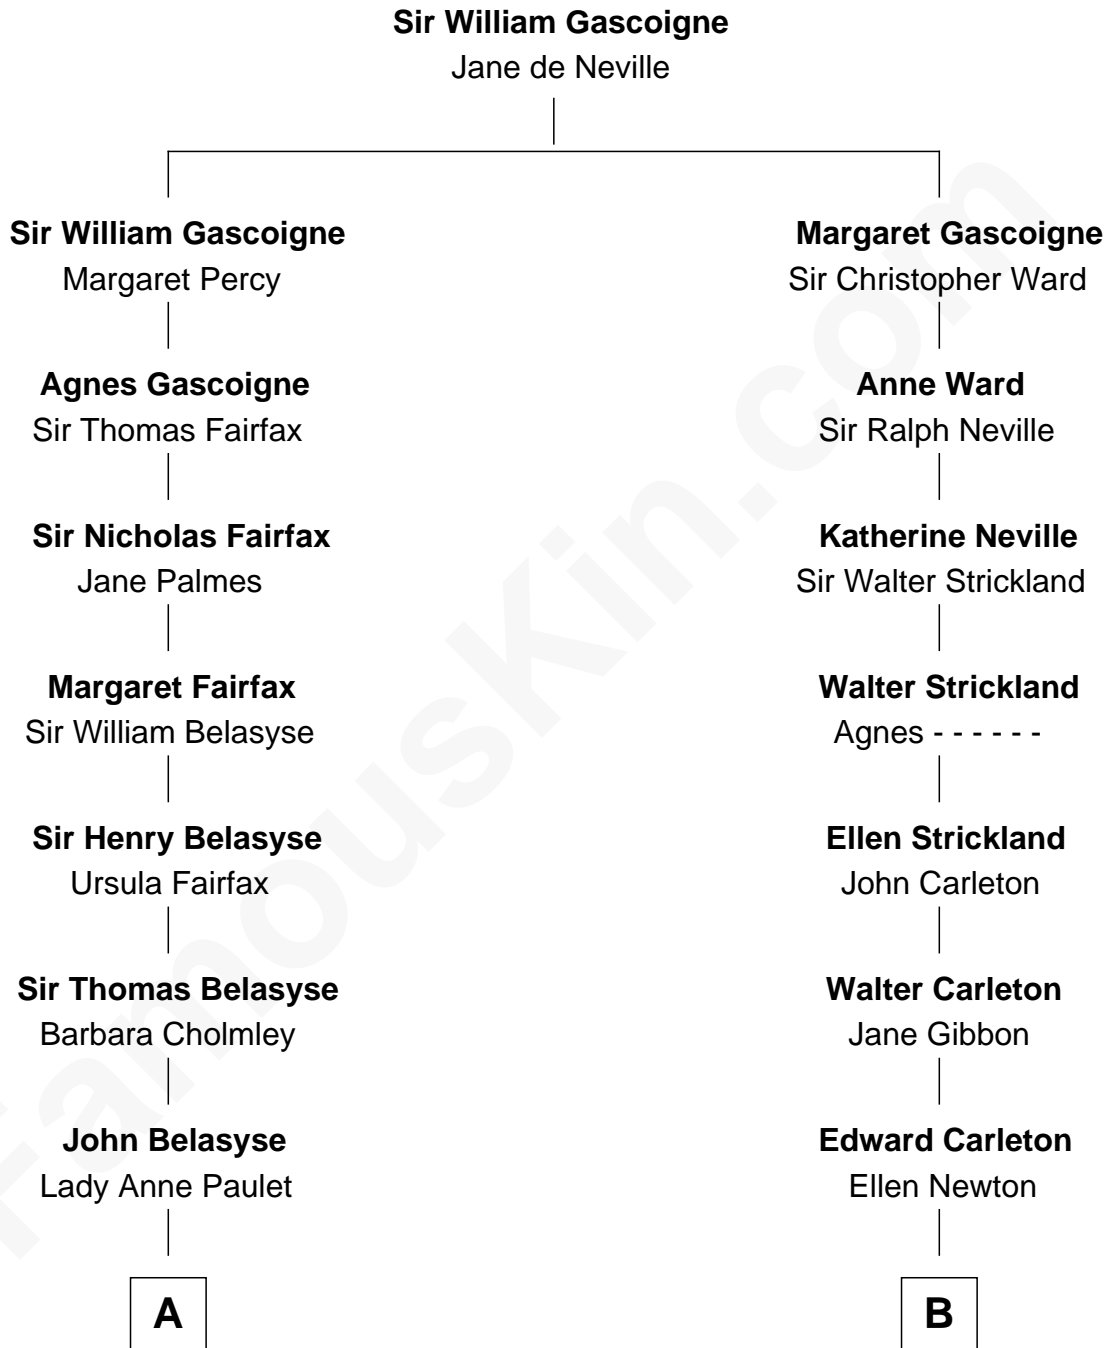

FamousKin.com
Relationship Chart of
Prince William
Prince of Wales

13th cousin 4 times removed of

Charles A. Pillsbury
Co-Founder of C.A. Pillsbury Co.

William photo by [InSapphoWeTrust](#) (CC BY-SA 2.0)