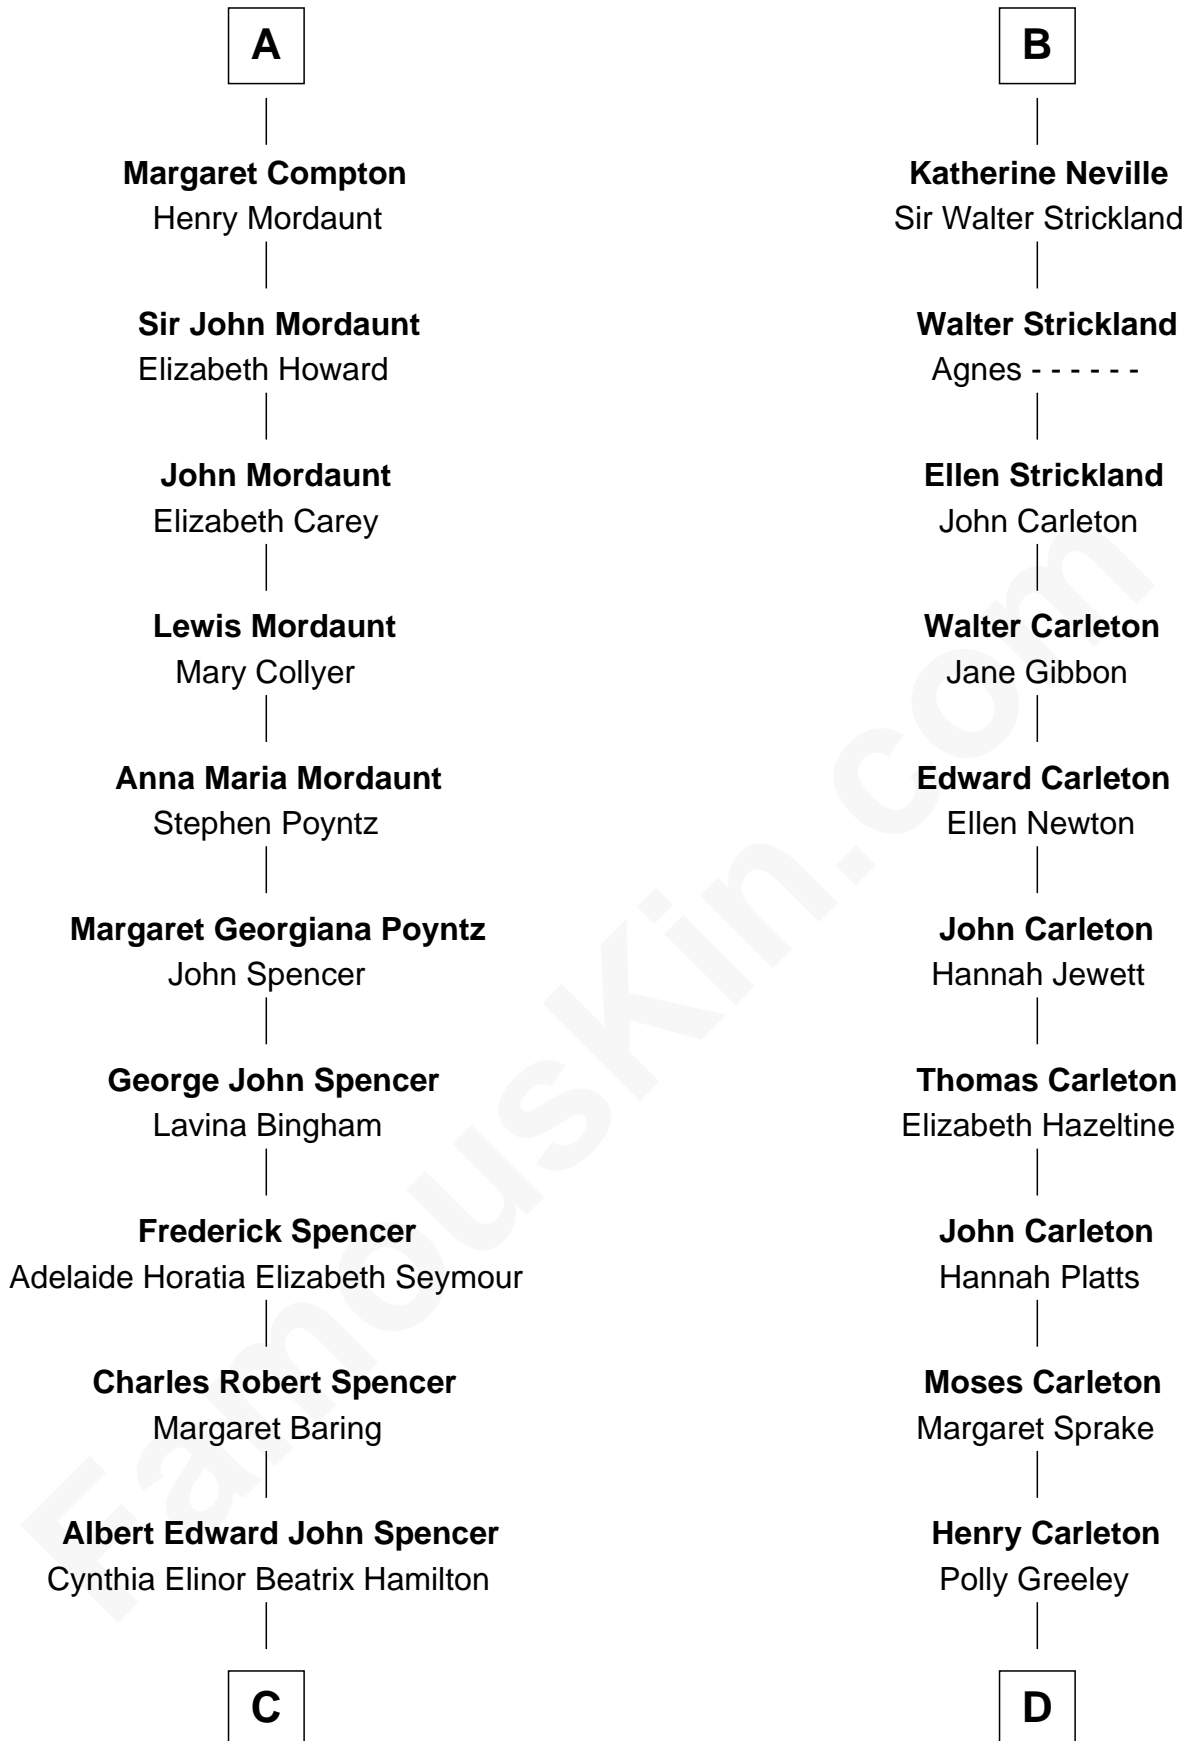

FamousKin.com Relationship Chart of

Prince William

Prince of Wales

18th cousin 1 time removed of

Charles A. Pillsbury

Co-Founder of C.A. Pillsbury Co.

Sir Henry de Percy

Idoine de Clifford

C

Edward John Spencer
Frances Ruth Burke Roche

Princess Diana Frances Spencer
Charles III, King of the United Kingdom

Prince William
Prince of Wales

D

Margaret Sprague Carleton
George Alfred Pillsbury

Charles A. Pillsbury
Co-Founder of C.A. Pillsbury Co.