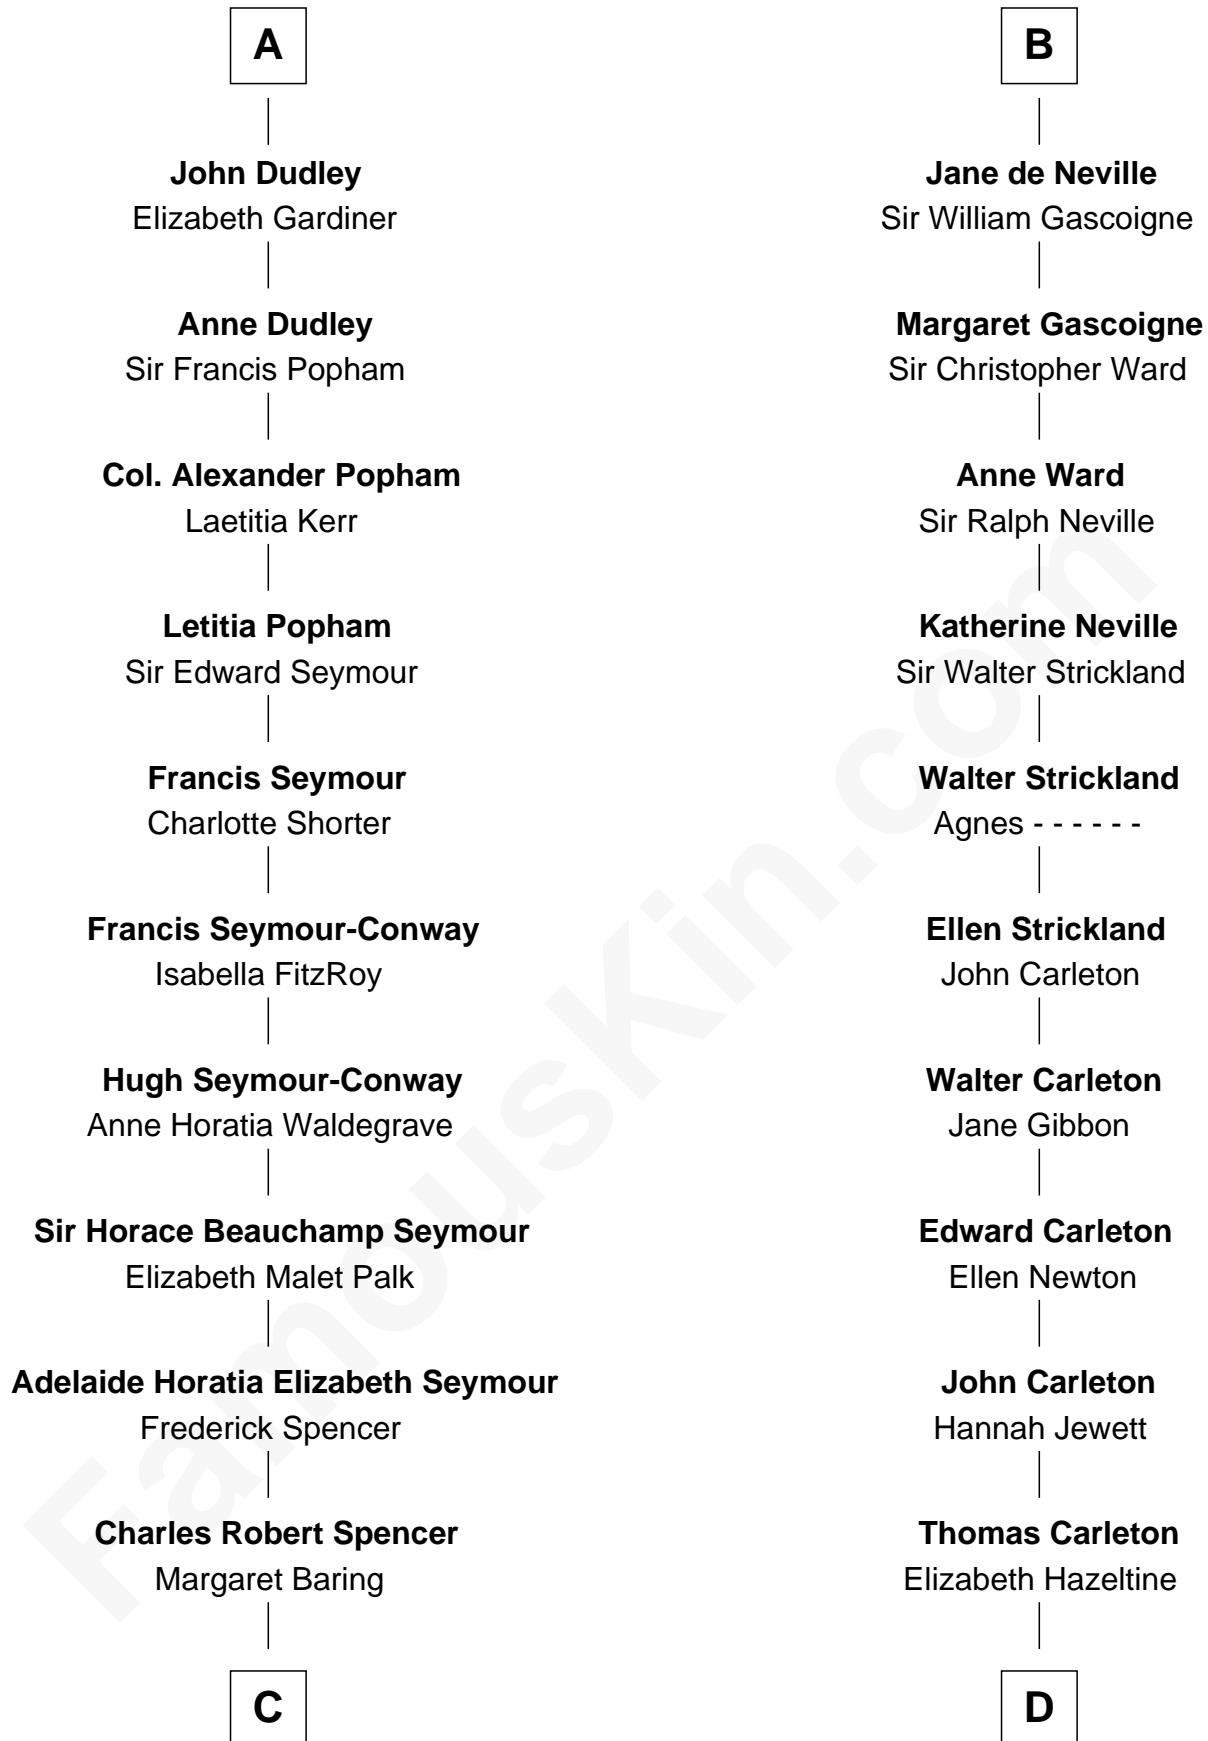

FamousKin.com Relationship Chart of

Prince William

Prince of Wales

20th cousin 1 time removed of

Charles A. Pillsbury

Co-Founder of C.A. Pillsbury Co.

Sir William de Ferrers

Margaret de Quincy

Mary Ferrers
Ralph de Neville

John Neville
Elizabeth Newmarch

B

C

Albert Edward John Spencer
Cynthia Elinor Beatrix Hamilton

Edward John Spencer
Frances Ruth Burke Roche

Princess Diana Frances Spencer
Charles III, King of the United Kingdom