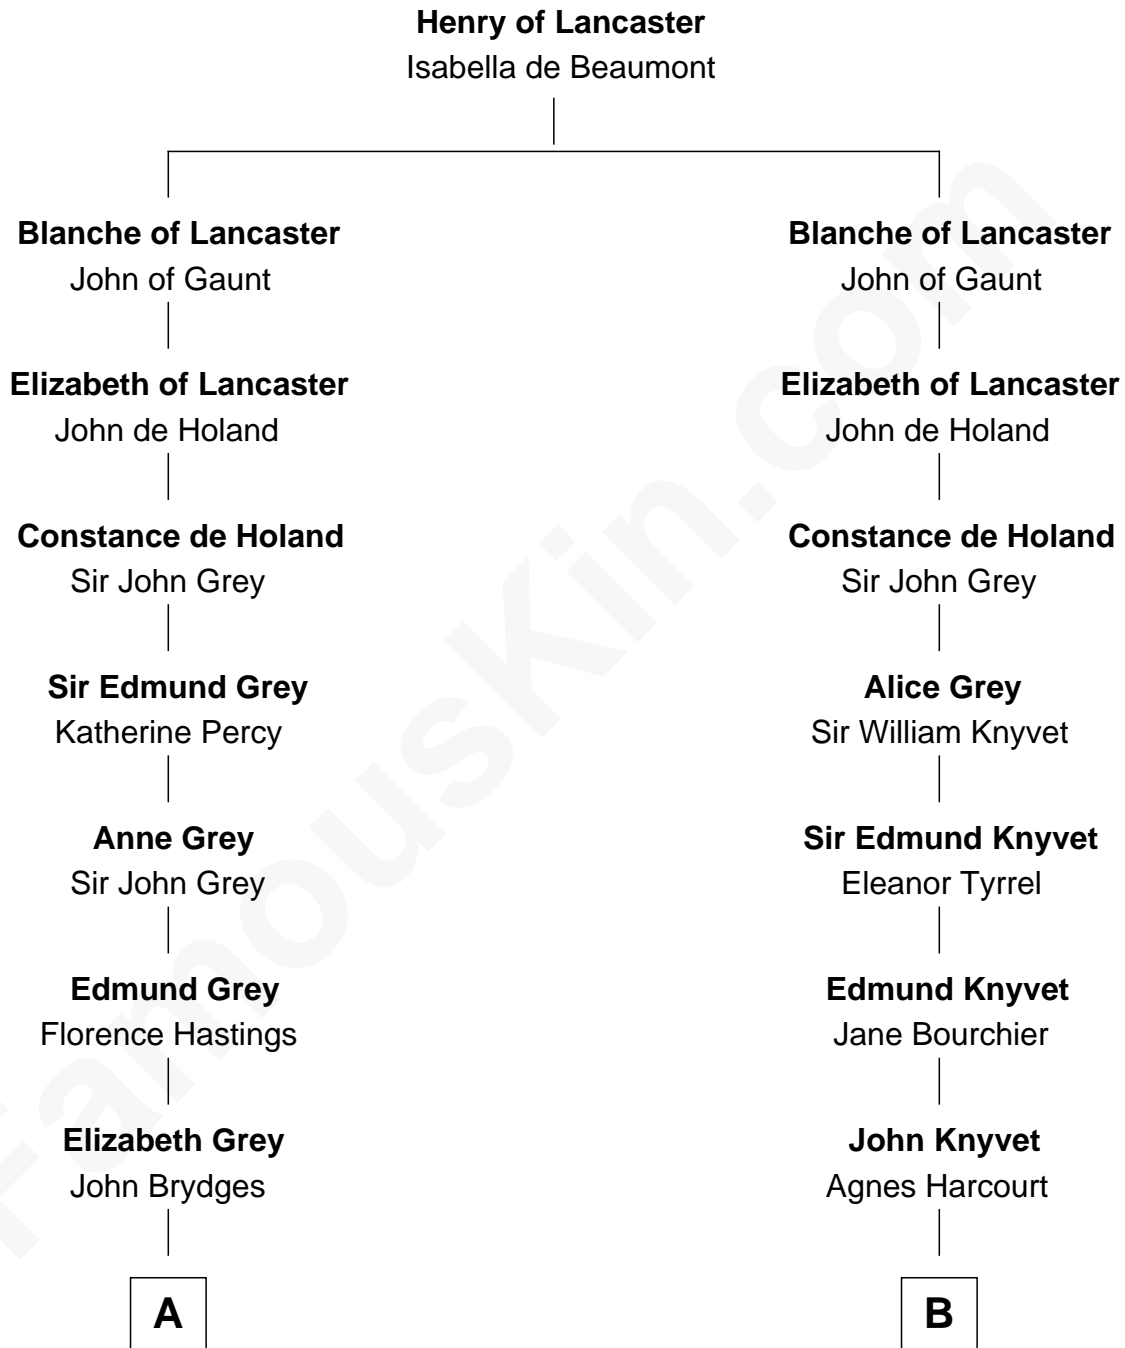

FamousKin.com Relationship Chart of

Prince William

Prince of Wales

21st cousin of

Carly Fiorina

CEO of Hewlett-Packard

C

Charles Robert Spencer

Margaret Baring

Albert Edward John Spencer

Cynthia Elinor Beatrix Hamilton

Edward John Spencer

Frances Ruth Burke Roche

Princess Diana Frances Spencer

Charles III, King of the United Kingdom

Prince William

Prince of Wales

D

Margaret Isabella Walker

Heinrich Weber

John Walker Weber

Maude Graves

Cara Carleton Weber

Harold Marvin Sneed