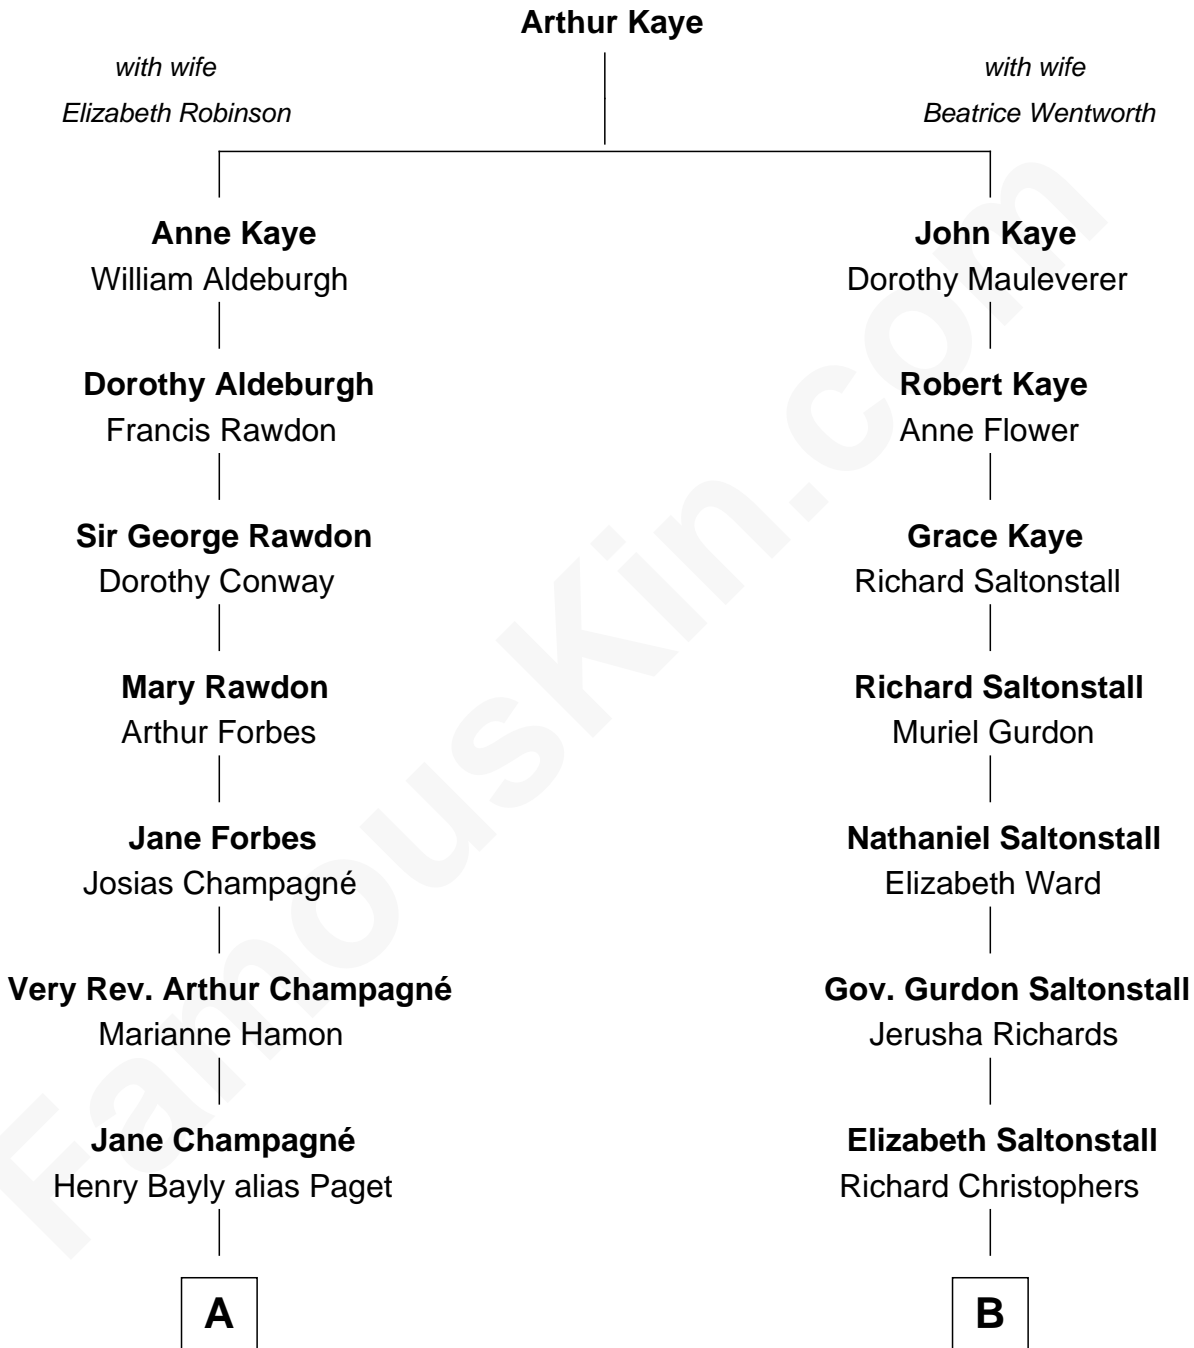

**FamousKin.com**  
**Relationship Chart of**  
**Prince William**  
*Prince of Wales*

14th cousin 1 time removed of

**Carly Fiorina**  
*CEO of Hewlett-Packard*

**A**

**Henry William Paget**  
Lady Caroline Elizabeth Villiers

**Lady Caroline Paget**  
Charles Gordon-Lennox

**Cecilia Catherine Gordon-Lennox**  
Charles George Bingham

**Rosalind Cecilia Caroline Bingham**  
James Albert Edward Hamilton

**Cynthia Elinor Beatrix Hamilton**  
Albert Edward John Spencer

**Edward John Spencer**  
Frances Ruth Burke Roche

**Princess Diana Frances Spencer**  
Charles III, King of the United Kingdom

**Prince William**  
*Prince of Wales*

**B**

**Sarah Christophers**  
James Mumford