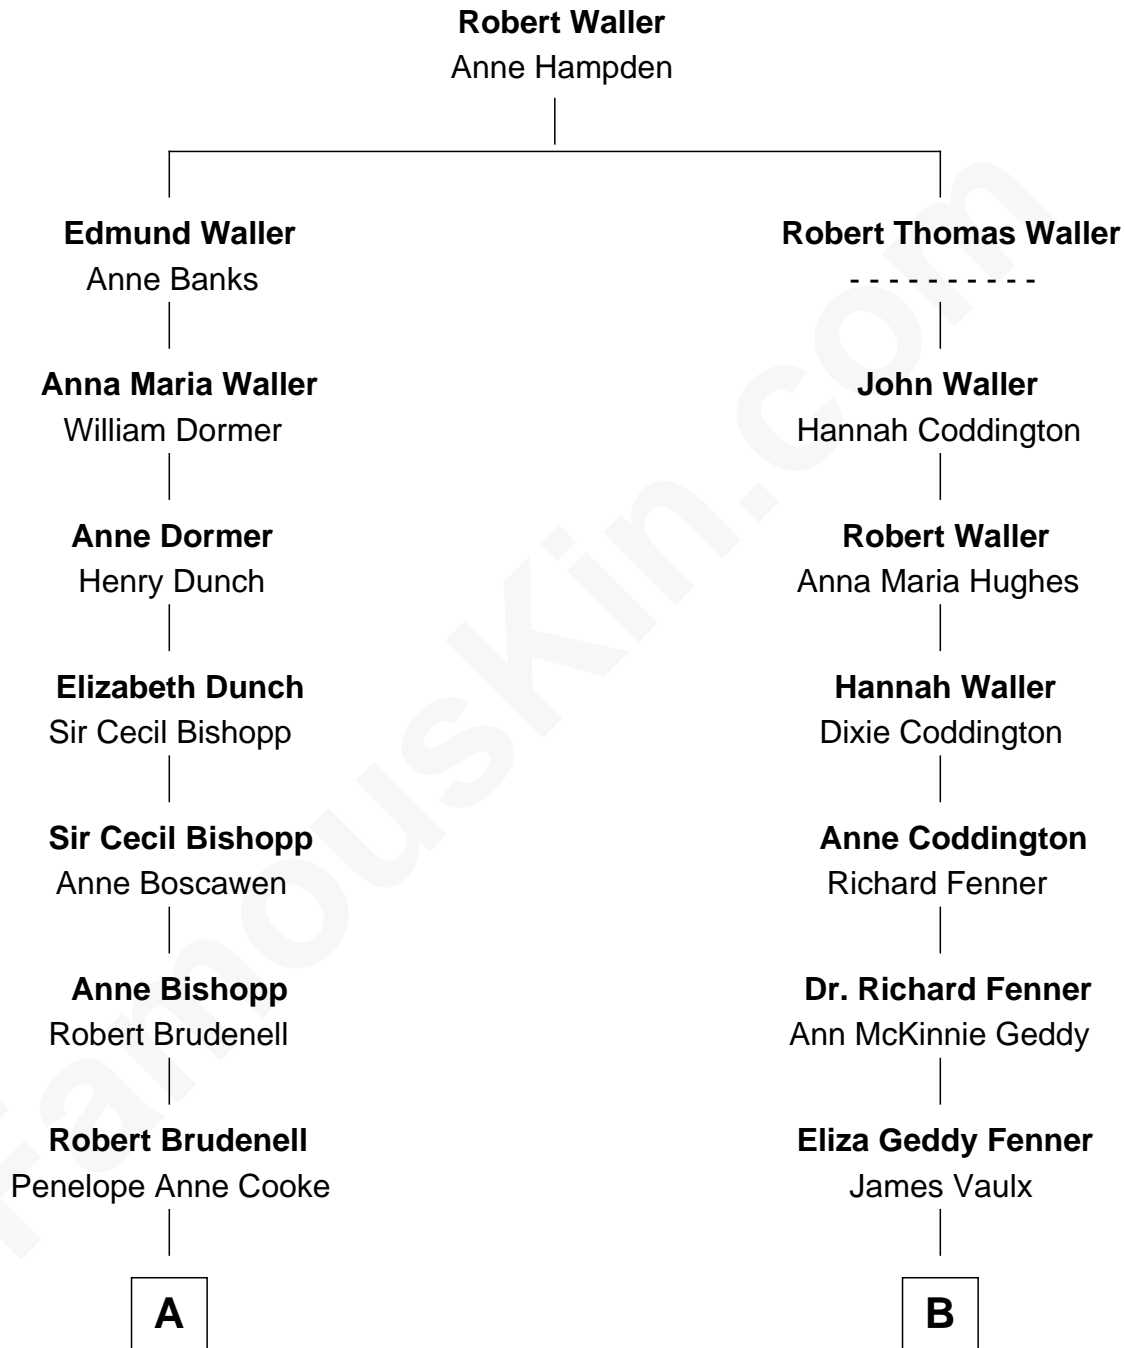

FamousKin.com Relationship Chart of

Prince William

Prince of Wales

10th cousin 3 times removed of

John McCain

U.S. Senator from Arizona

A

Anne Brudenell
George Charles Bingham

Charles George Bingham
Cecilia Catherine Gordon-Lennox

Rosalind Cecilia Caroline Bingham
James Albert Edward Hamilton

Cynthia Elinor Beatrix Hamilton
Albert Edward John Spencer

Edward John Spencer
Frances Ruth Burke Roche

Princess Diana Frances Spencer
Charles III, King of the United Kingdom

Prince William
Prince of Wales

B

James Junius Vaulx
Margaret Garside

Katherine Davey Vaulx
Adm. John Sidney McCain

Adm. John Sidney McCain
Roberta Wright