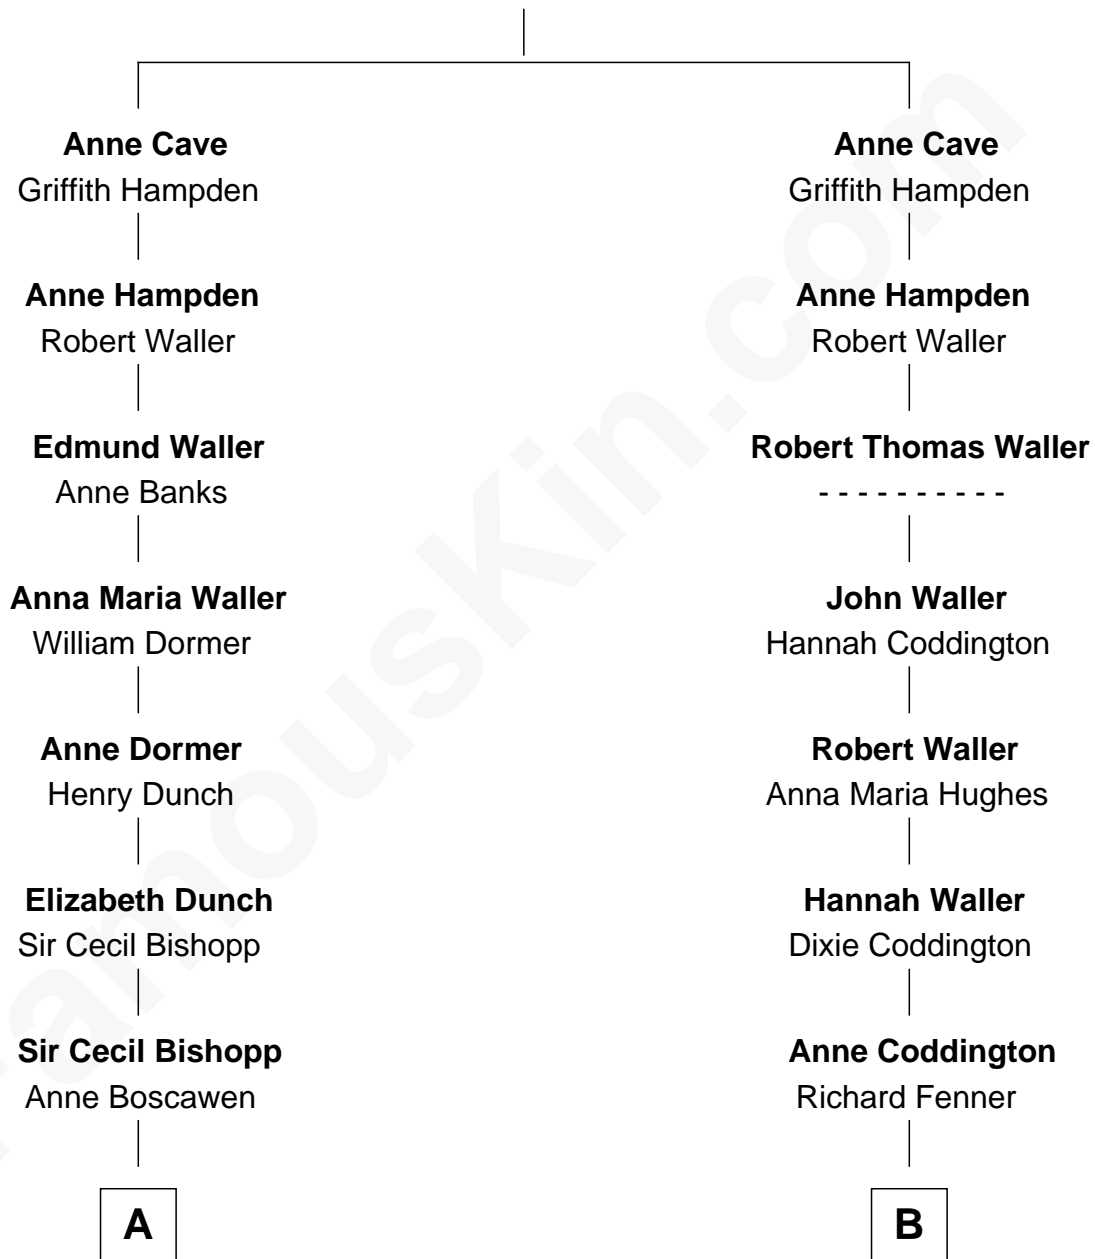

# FamousKin.com Relationship Chart of

**Prince William**

*Prince of Wales*

12th cousin 3 times removed of

**John McCain**

*U.S. Senator from Arizona*

**Anthony Cave**

Elizabeth Lovett

**A**

**Anne Bishopp**  
Robert Brudenell

**Robert Brudenell**  
Penelope Anne Cooke

**Anne Brudenell**  
George Charles Bingham

**Charles George Bingham**  
Cecilia Catherine Gordon-Lennox

**Rosalind Cecilia Caroline Bingham**  
James Albert Edward Hamilton

**Cynthia Elinor Beatrix Hamilton**  
Albert Edward John Spencer

**Edward John Spencer**  
Frances Ruth Burke Roche

**Princess Diana Frances Spencer**  
Charles III, King of the United Kingdom

**Prince William**  
*Prince of Wales*