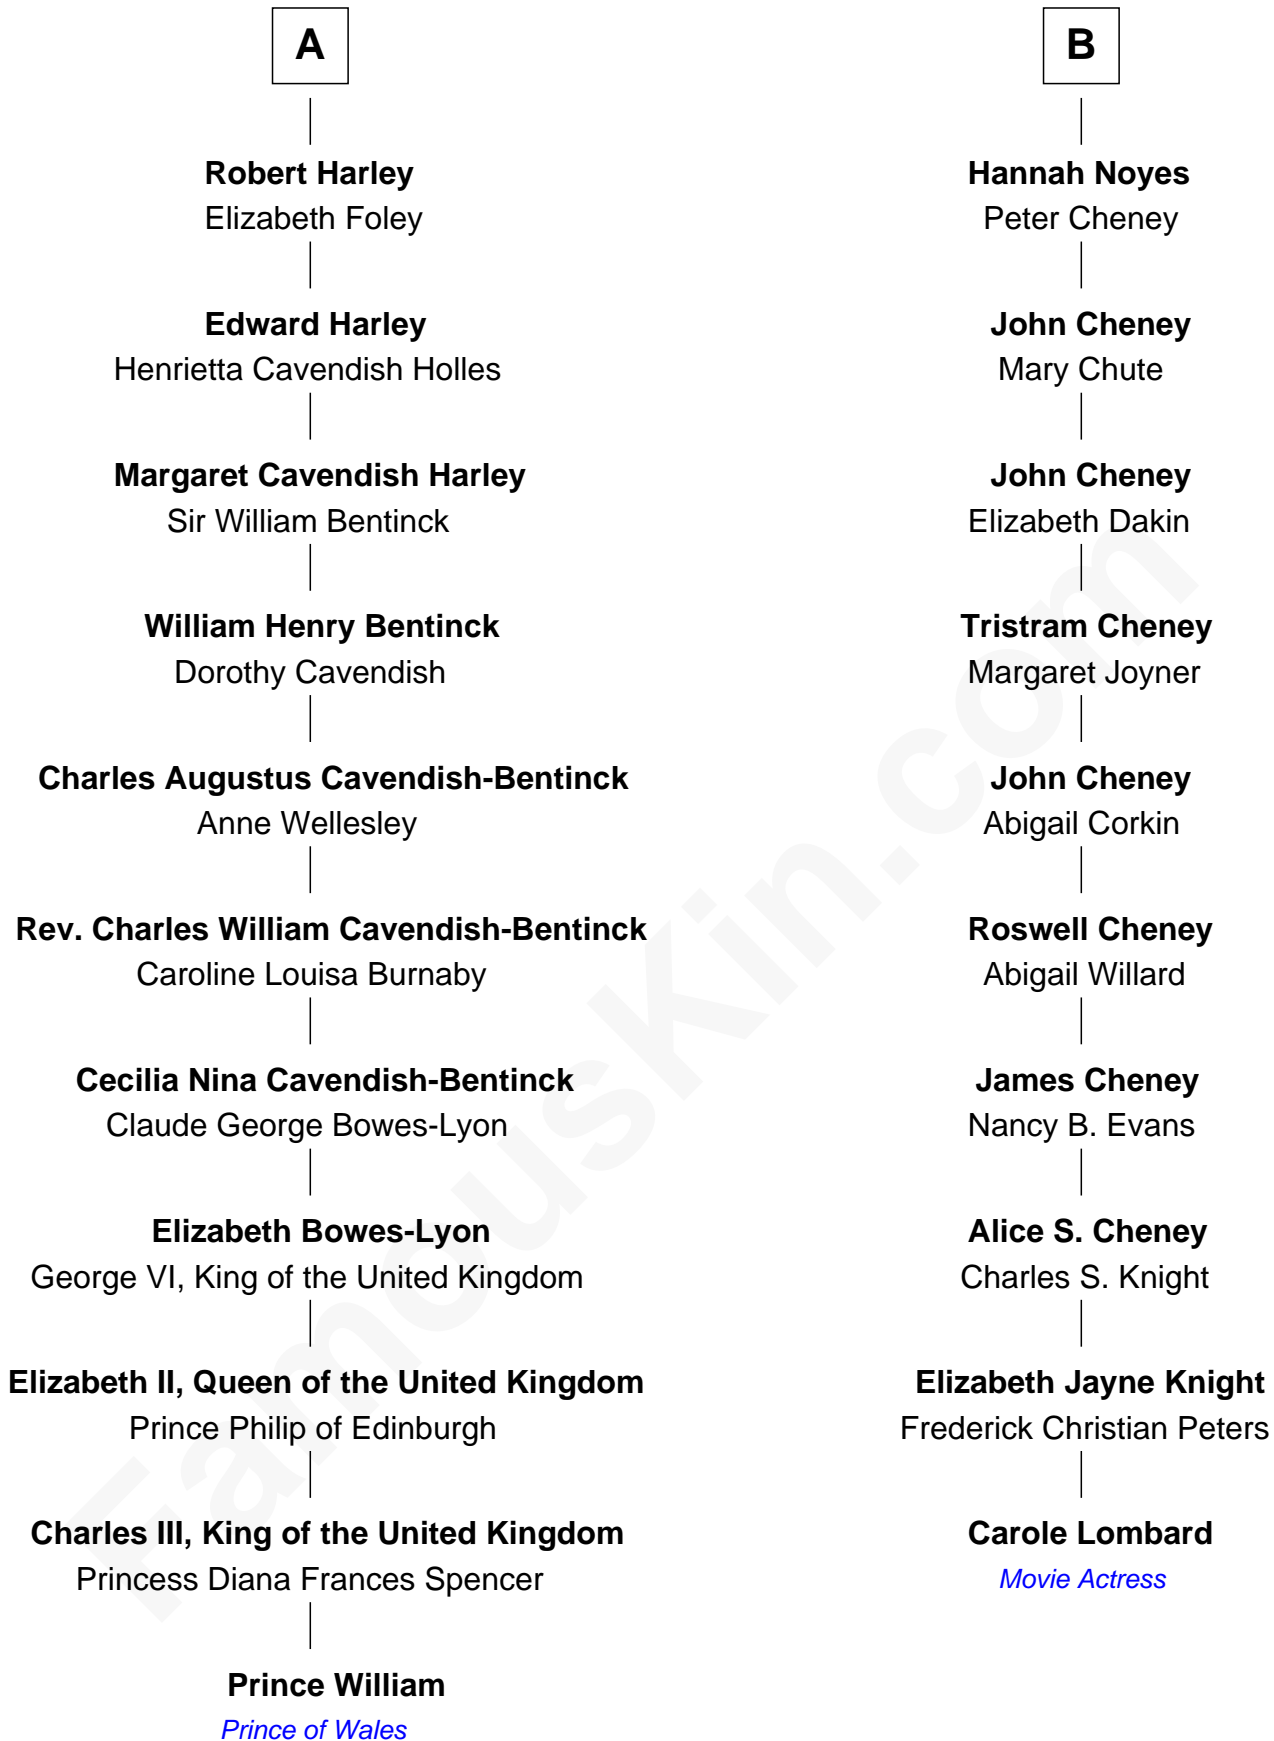

# FamousKin.com Relationship Chart of

**Prince William**

*Prince of Wales*

16th cousin 1 time removed of

**Carole Lombard**

*Movie Actress*

**John Brome**  
Beatrice Shirley

William photo by [InSapphoWeTrust](#) (CC BY-SA 2.0)