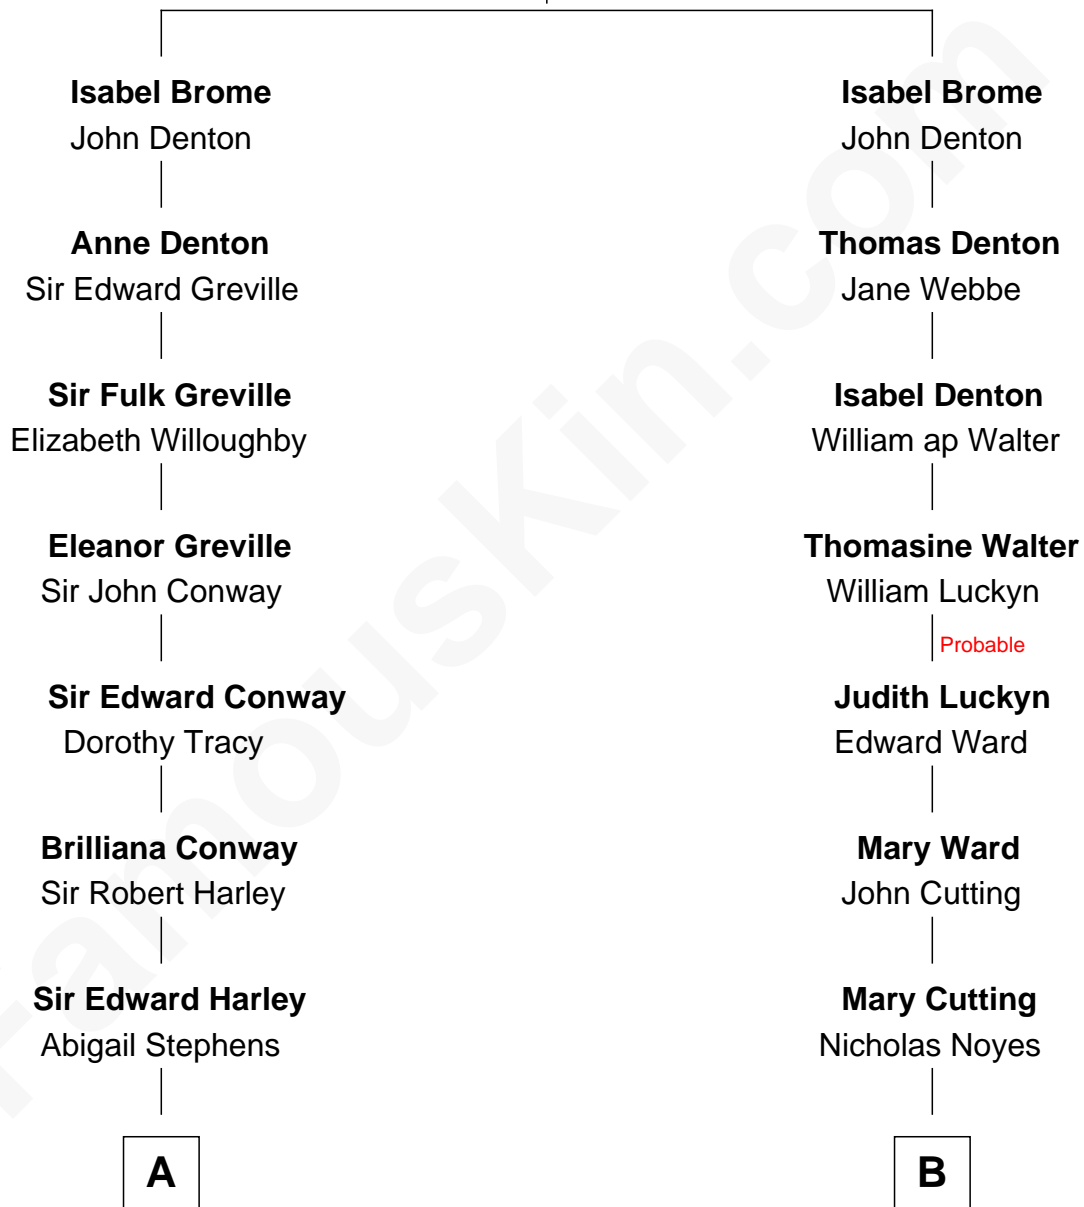

# FamousKin.com Relationship Chart of

**Prince William**

*Prince of Wales*

16th cousin 1 time removed of

**Carole Lombard**

*Movie Actress*

**John Brome**  
Beatrice Shirley

William photo by [InSapphoWeTrust](#) (CC BY-SA 2.0)