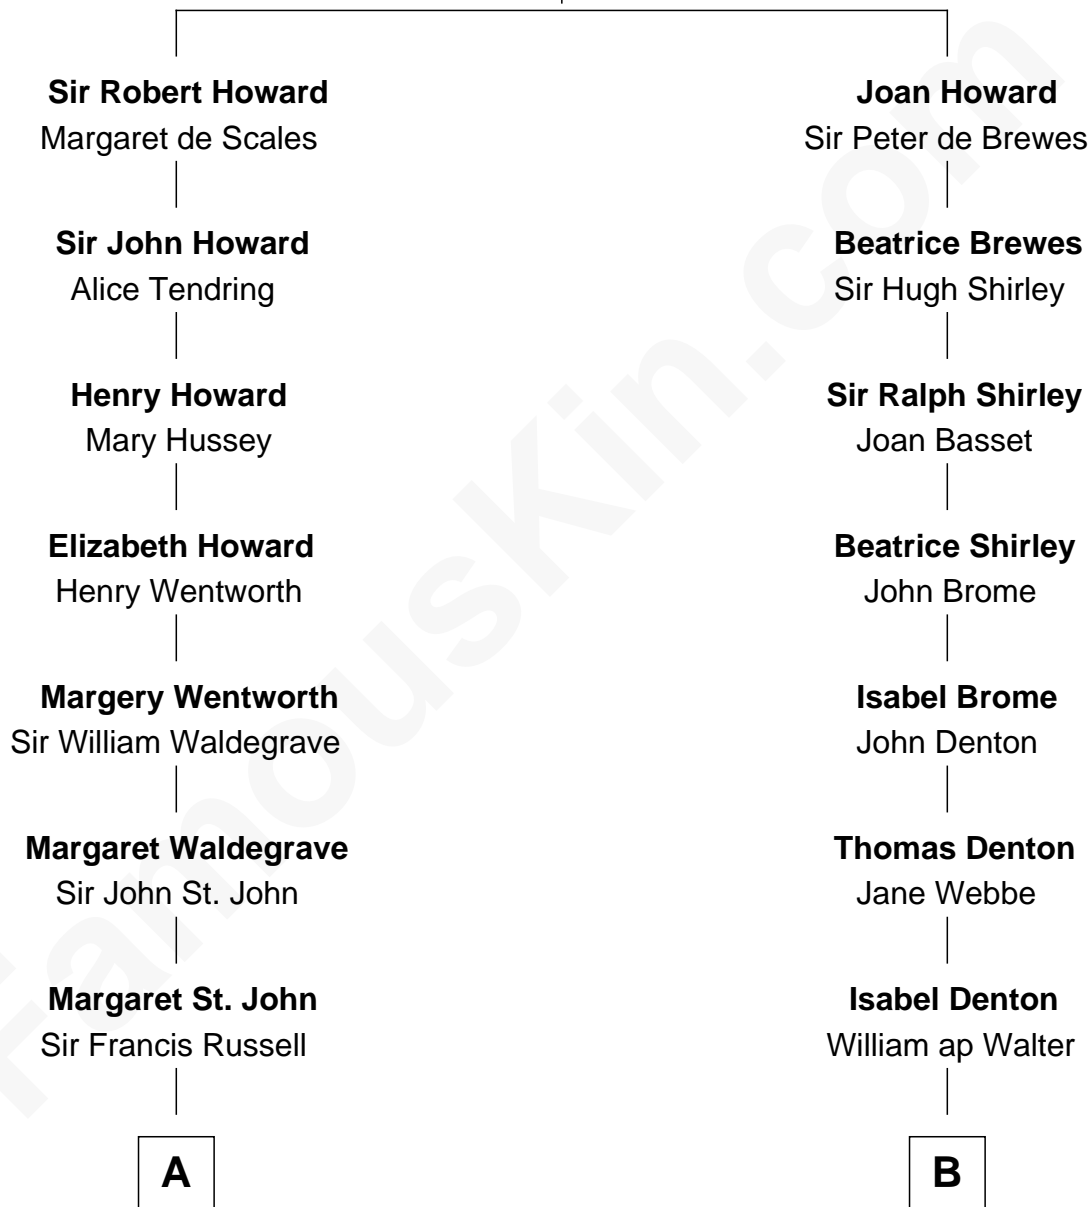

FamousKin.com Relationship Chart of

Prince William

Prince of Wales

20th cousin of

Carole Lombard

Movie Actress

Sir John Howard

Alice de Bois

C

Albert Edward John Spencer

Cynthia Elinor Beatrix Hamilton

Edward John Spencer

Frances Ruth Burke Roche

Princess Diana Frances Spencer

Charles III, King of the United Kingdom

Prince William

Prince of Wales

D

James Cheney

Nancy B. Evans

Alice S. Cheney

Charles S. Knight

Elizabeth Jayne Knight

Frederick Christian Peters