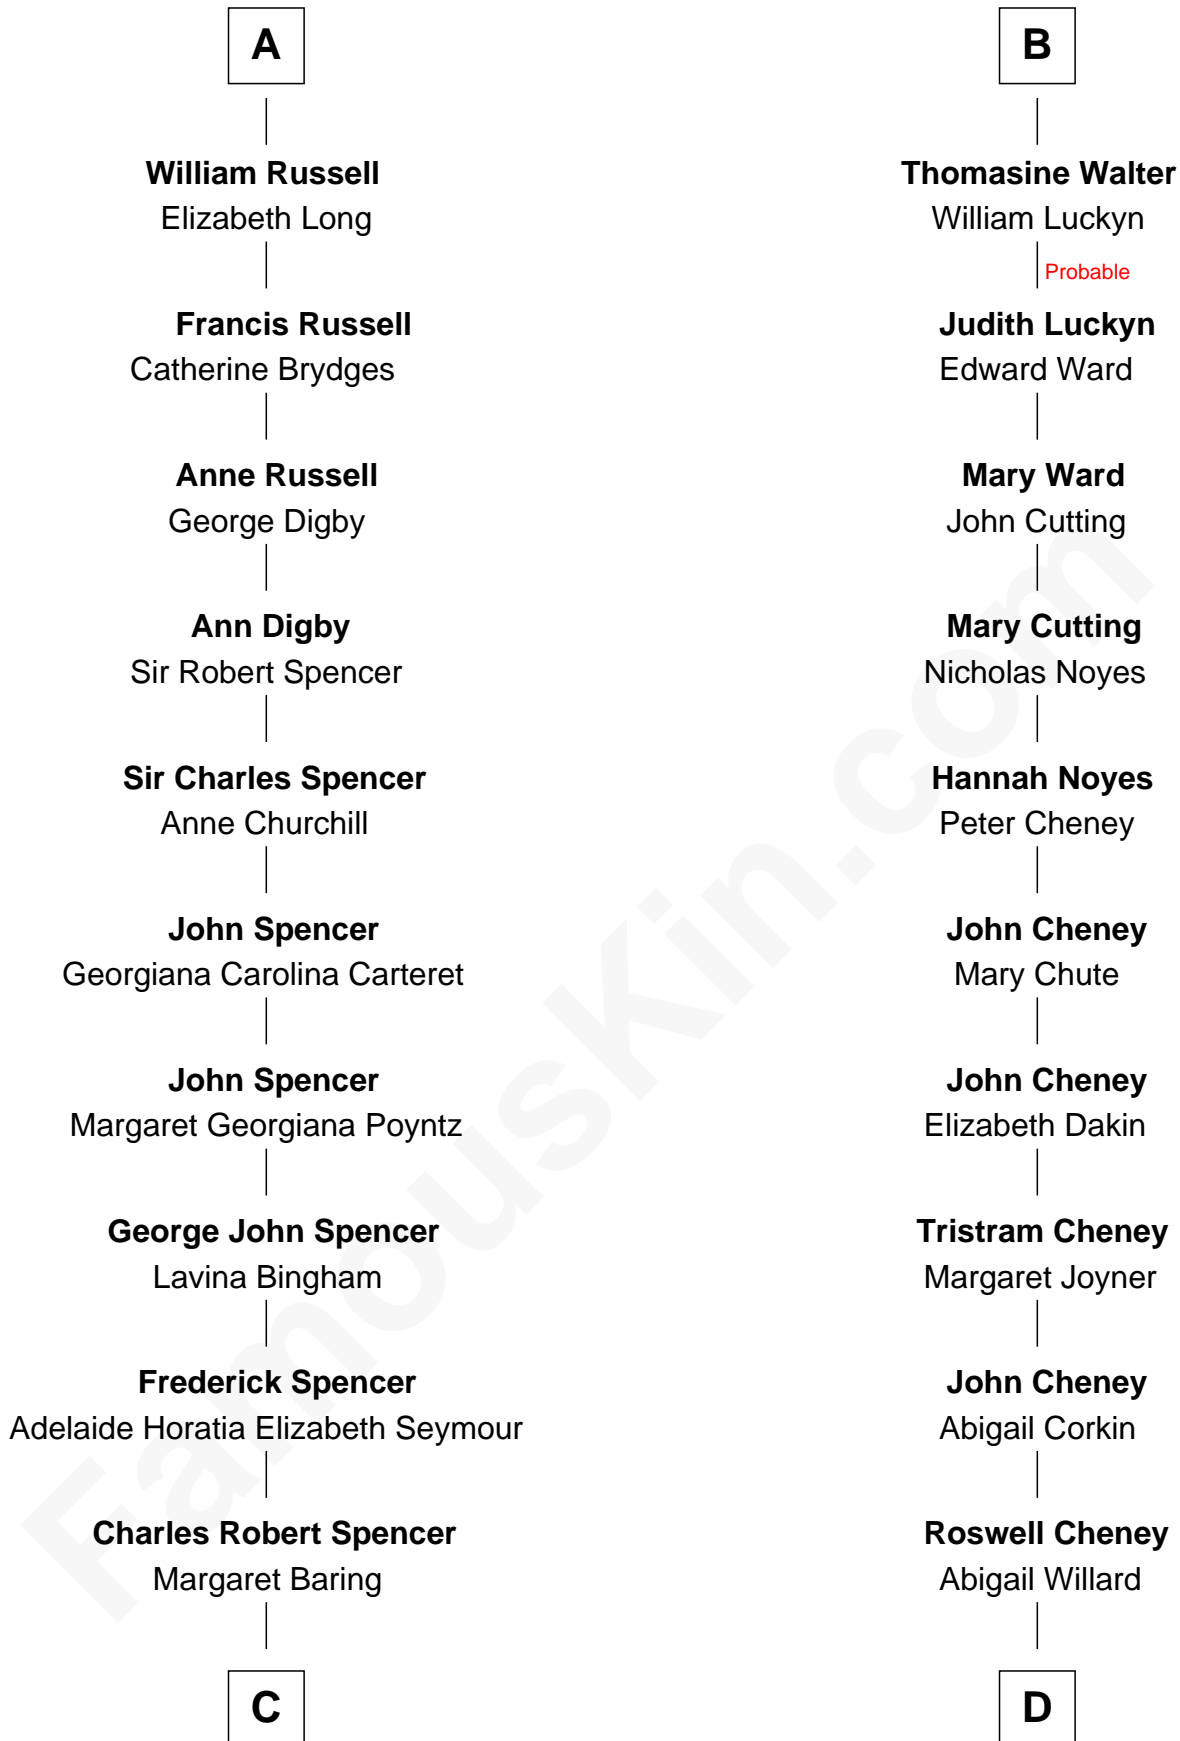

FamousKin.com Relationship Chart of

Prince William

Prince of Wales

20th cousin of

Carole Lombard

Movie Actress

Sir John Howard

Alice de Bois

C

Albert Edward John Spencer

Cynthia Elinor Beatrix Hamilton

Edward John Spencer

Frances Ruth Burke Roche

Princess Diana Frances Spencer

Charles III, King of the United Kingdom

Prince William