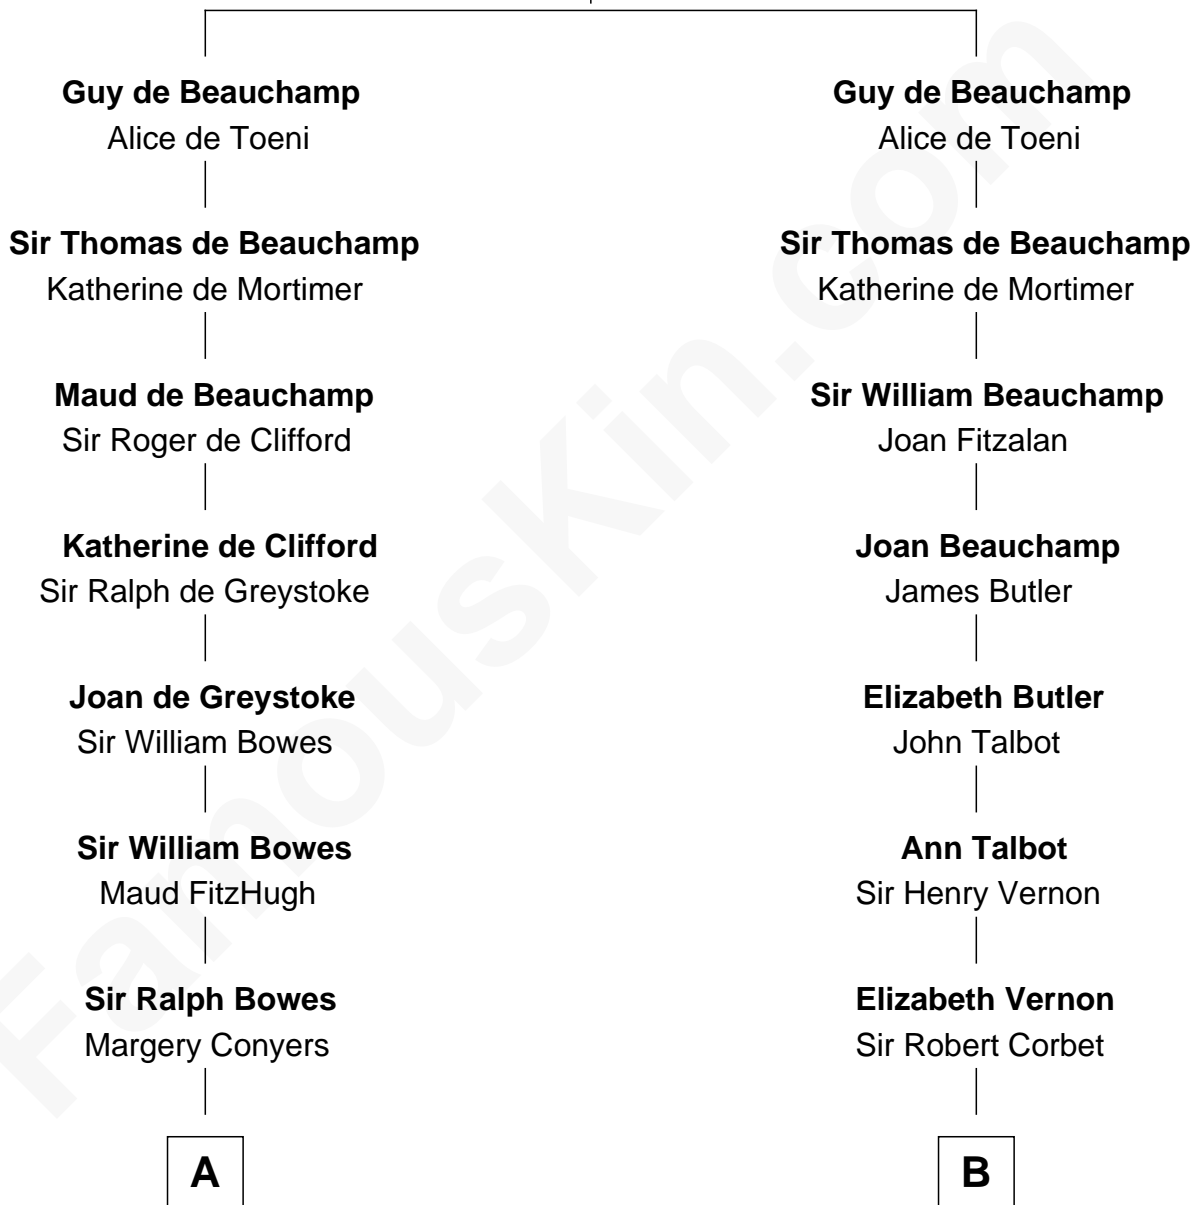

FamousKin.com Relationship Chart of

Prince William

Prince of Wales

21st cousin of

Illeana Douglas

TV and Movie Actress

William de Beauchamp

Maud FitzJohn

C

Claude George Bowes-Lyon
Cecilia Nina Cavendish-Bentinck

Elizabeth Bowes-Lyon
George VI, King of the United Kingdom

Elizabeth II, Queen of the United Kingdom
Prince Philip of Edinburgh

Charles III, King of the United Kingdom
Princess Diana Frances Spencer

Prince William
Prince of Wales

D

Emma Jane Douglas
Col. George Taliaferro Shackelford

Lena Priscilla Shackelford
Edouard Gregory Hesselberg

Melvyn Edouard Hesselberg
Rosalind Hightower

Gregory Hesselberg
Joan Georgescu