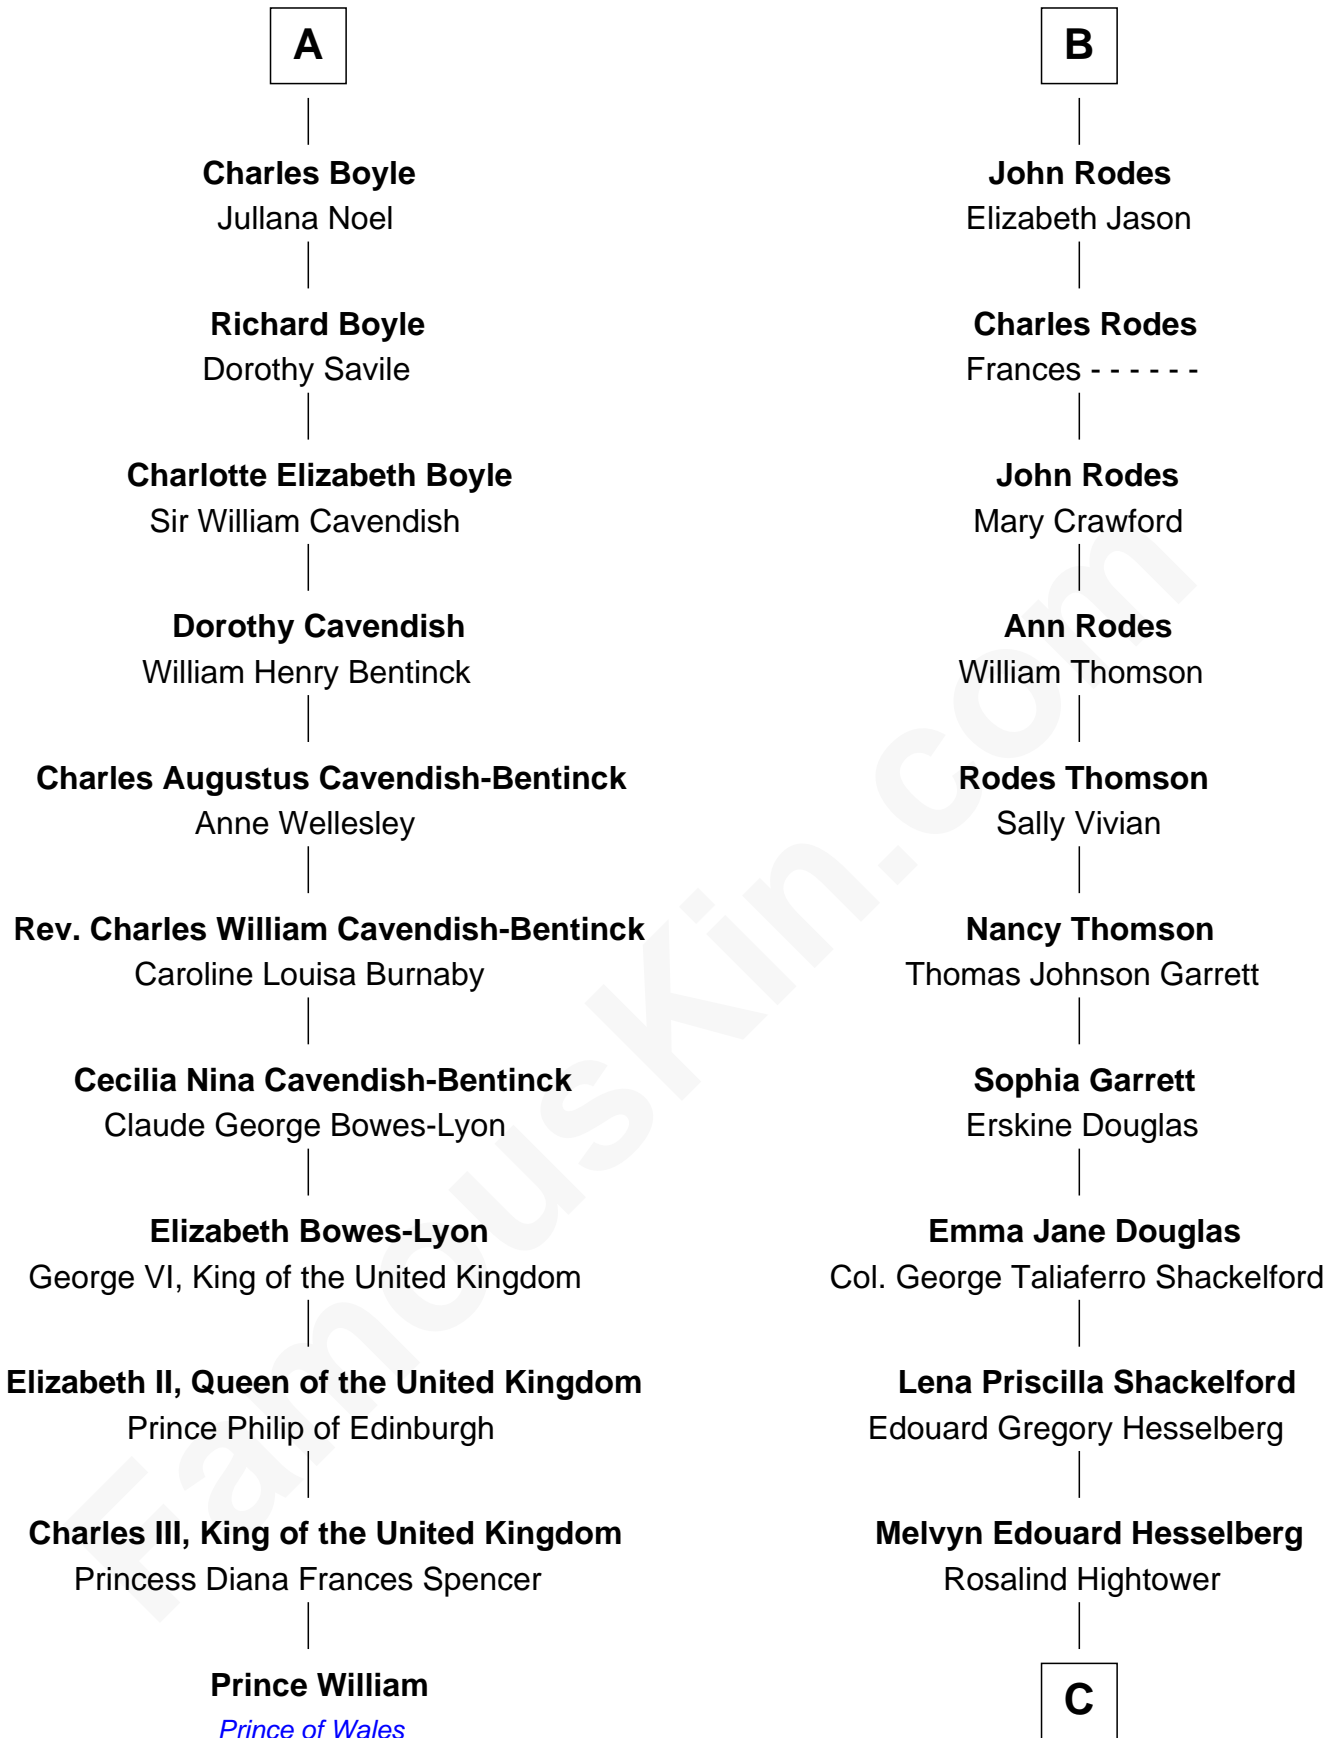

# FamousKin.com Relationship Chart of

**Prince William**

*Prince of Wales*

17th cousin 1 time removed of

**Illeana Douglas**

*TV and Movie Actress*

**Sir Philip Wentworth**

Mary Clifford

**C**

**Gregory Hesselberg**

Joan Georgescu

**Illeana Douglas**

*TV and Movie Actress*

FamousKin.com