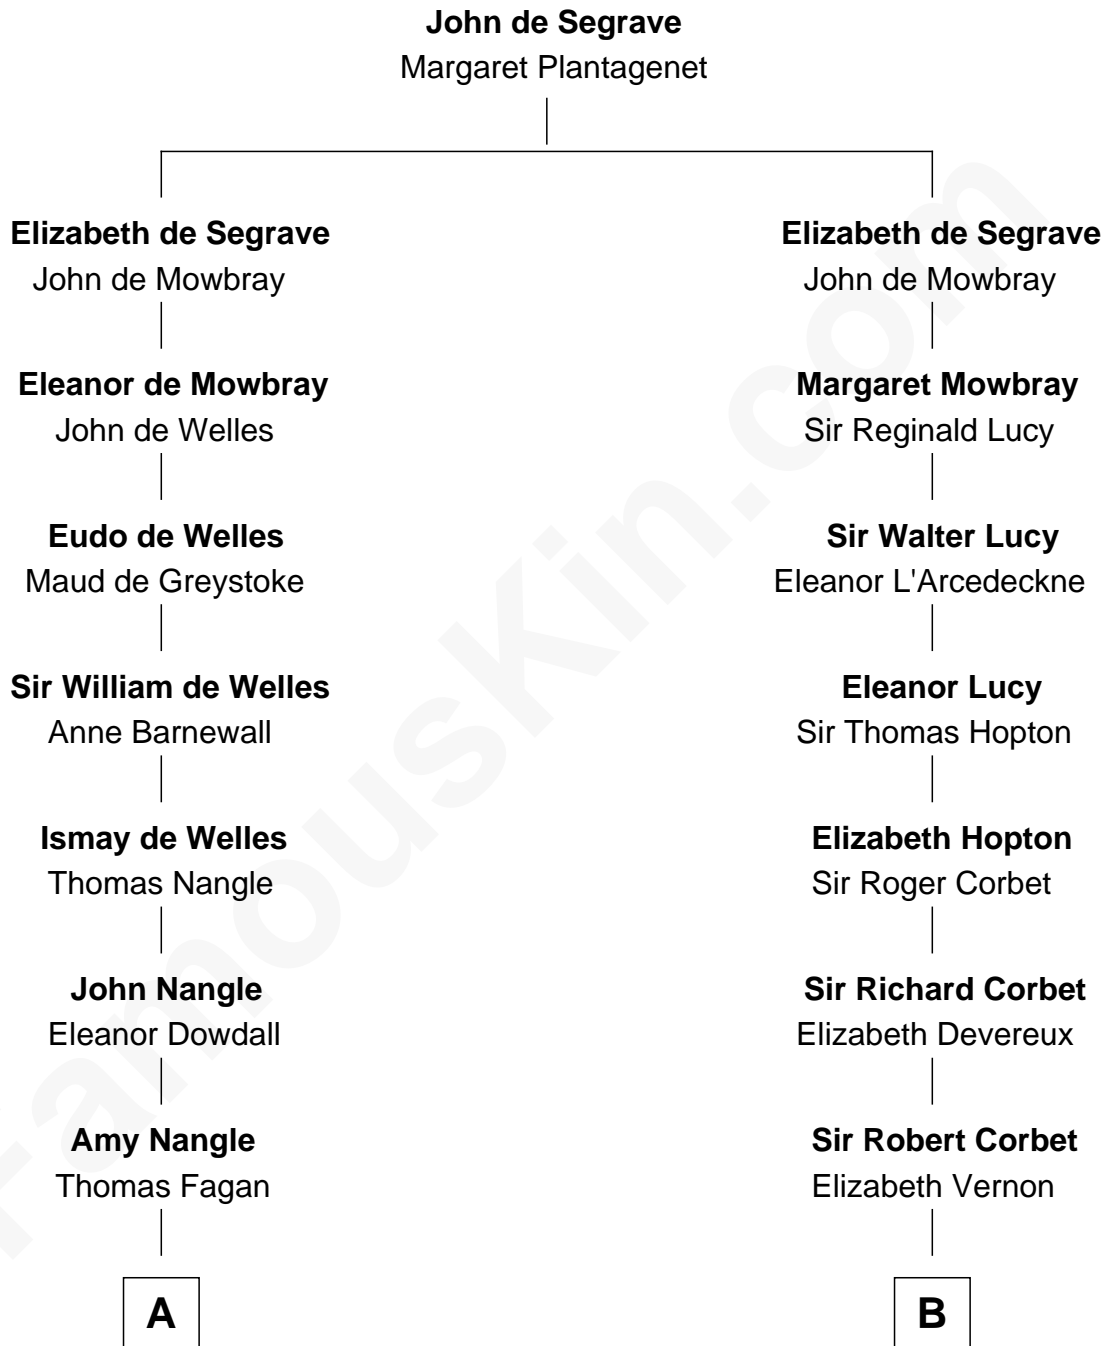

# FamousKin.com Relationship Chart of

**Prince William**

*Prince of Wales*

20th cousin 1 time removed of

**Illeana Douglas**

*TV and Movie Actress*

**C**

**Elizabeth Bowes-Lyon**

George VI, King of the United Kingdom

**Elizabeth II, Queen of the United Kingdom**

Prince Philip of Edinburgh

**Charles III, King of the United Kingdom**

Princess Diana Frances Spencer

**Prince William**

*Prince of Wales*

**D**

**Emma Jane Douglas**

Col. George Taliaferro Shackelford

**Lena Priscilla Shackelford**

Edouard Gregory Hesselberg

**Melvyn Edouard Hesselberg**

Rosalind Hightower

**Gregory Hesselberg**

Joan Georgescu

**Illeana Douglas**

*TV and Movie Actress*