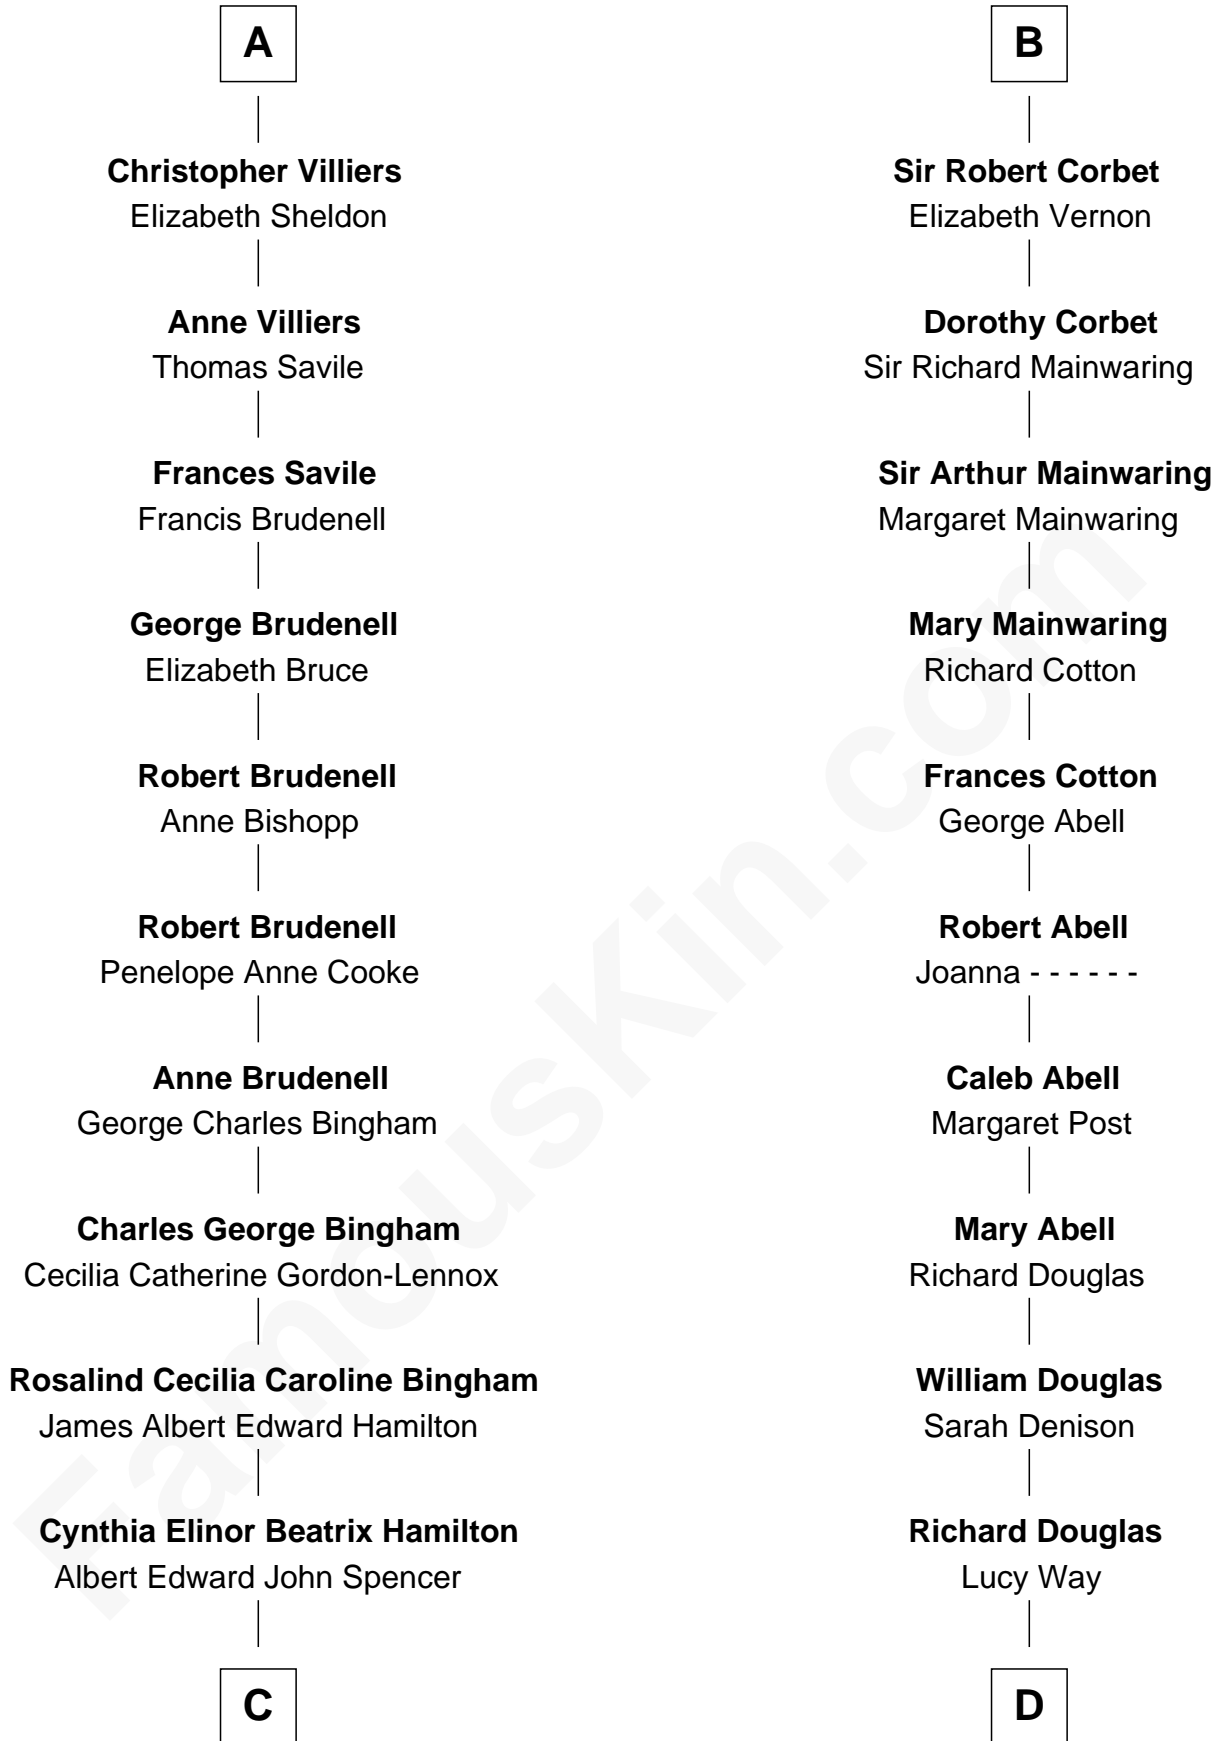

FamousKin.com Relationship Chart of

Prince William

Prince of Wales

19th cousin 1 time removed of

Melvyn Douglas

Movie Actor

Sir Henry de Grey

Elizabeth Talbot

William Beaumont

Mary Bassett

Anthony Beaumont

Anne Armstrong

Mary Beaumont

Sir George Villiers

A

Richard Grey

Eleanor Lucy

Elizabeth Hopton

Sir Roger Corbet

Sir Richard Corbet

Elizabeth Devereux

B

C

Edward John Spencer
Frances Ruth Burke Roche

Princess Diana Frances Spencer
Charles III, King of the United Kingdom

Prince William
Prince of Wales

D

Erskine Douglas
Sophia Garrett

Emma Jane Douglas
Col. George Taliaferro Shackelford

Lena Priscilla Shackelford
Edouard Gregory Hesselberg