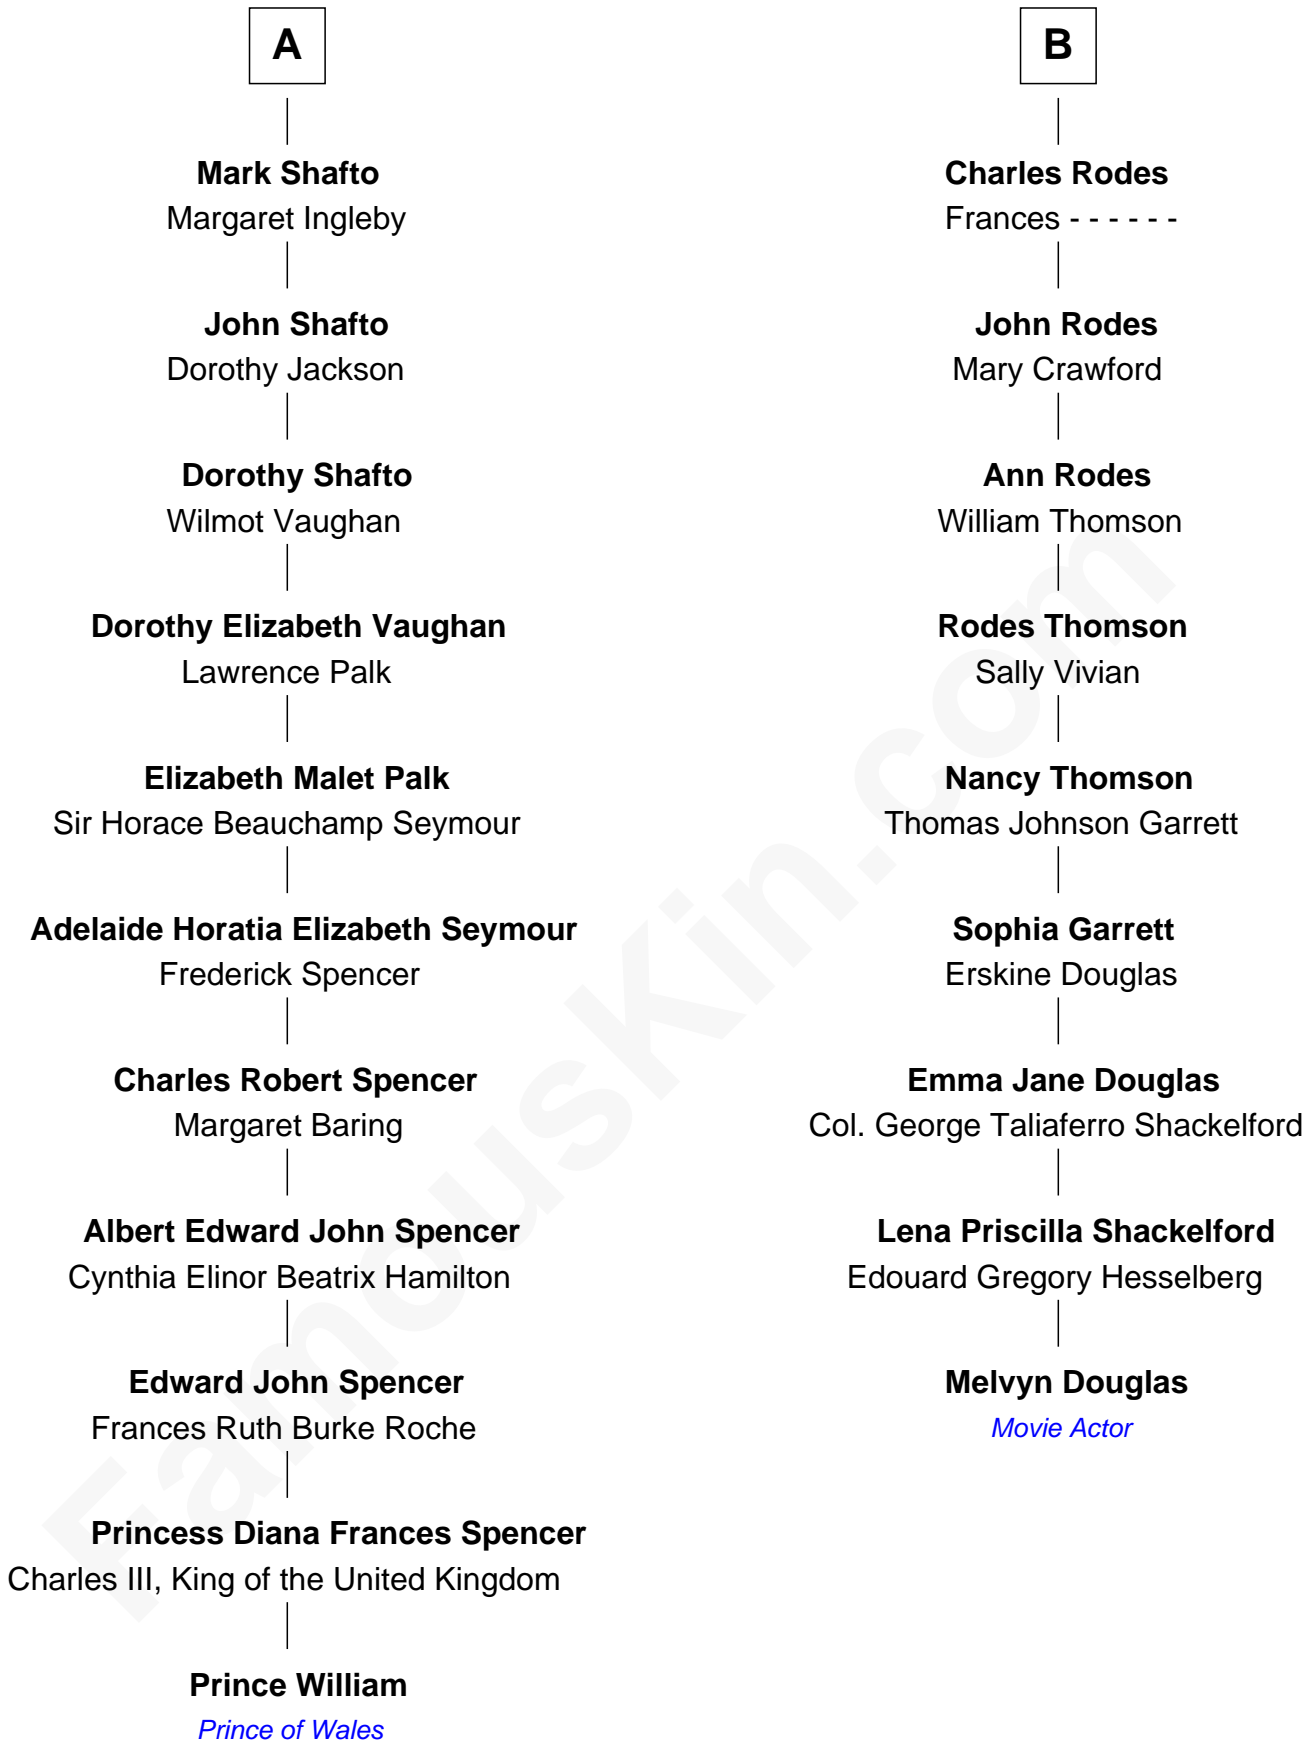

# FamousKin.com Relationship Chart of

**Prince William**

*Prince of Wales*

15th cousin 2 times removed of

**Melvyn Douglas**

*Movie Actor*

**Sir Robert Hildyard**

Elizabeth Hastings

**Katherine Hildyard**

William Girlington

**Isabel Girlington**

Sir William Tyrwhitt

**Sir Robert Tyrwhitt**

Elizabeth Oxenbridge

**Ursula Tyrwhitt**

Edmund Sheffield

**Mary Sheffield**

Ferdinando Fairfax

**Frances Fairfax**

Sir Thomas Widdrington

**Catherine Widdrington**

Sir Robert Shafto

**A**

**Sir Piers Hildyard**

Sir John Rodes

**Sir Francis Rodes**

Elizabeth Lascelles

**John Rodes**

Elizabeth Jason

**B**

William photo by [InSapphoWeTrust](#) (CC BY-SA 2.0)