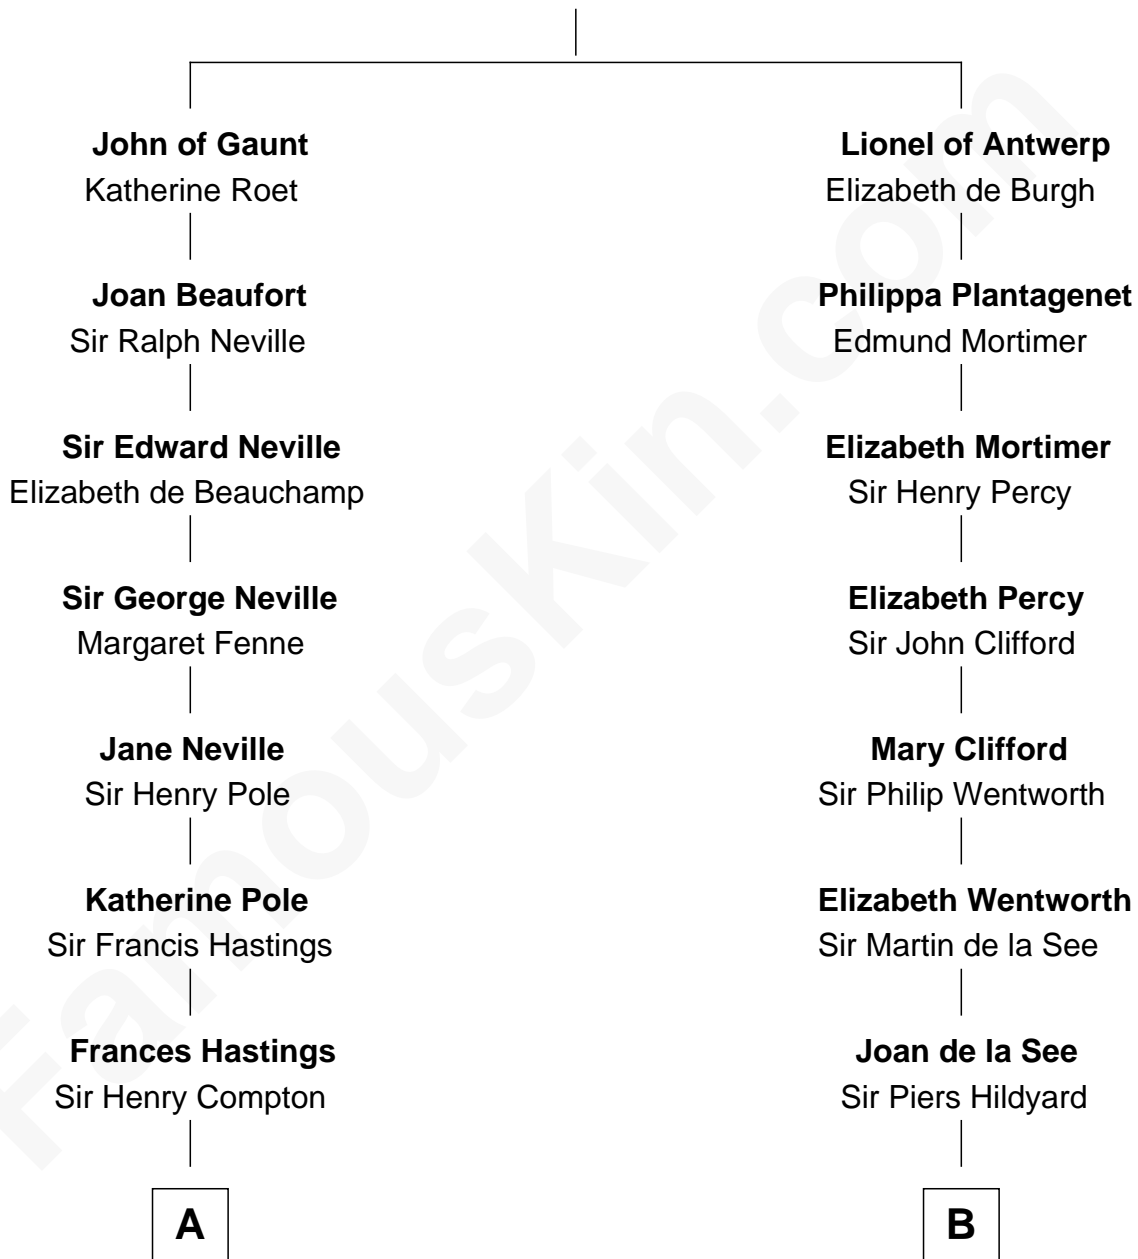

FamousKin.com Relationship Chart of

Prince William

Prince of Wales

19th cousin 2 times removed of

Melvyn Douglas

Movie Actor

Edward III, King of England

Philippa of Hainault

C

Edward John Spencer
Frances Ruth Burke Roche

Princess Diana Frances Spencer
Charles III, King of the United Kingdom

Prince William
Prince of Wales

D

Nancy Thomson
Thomas Johnson Garrett

Sophia Garrett
Erskine Douglas