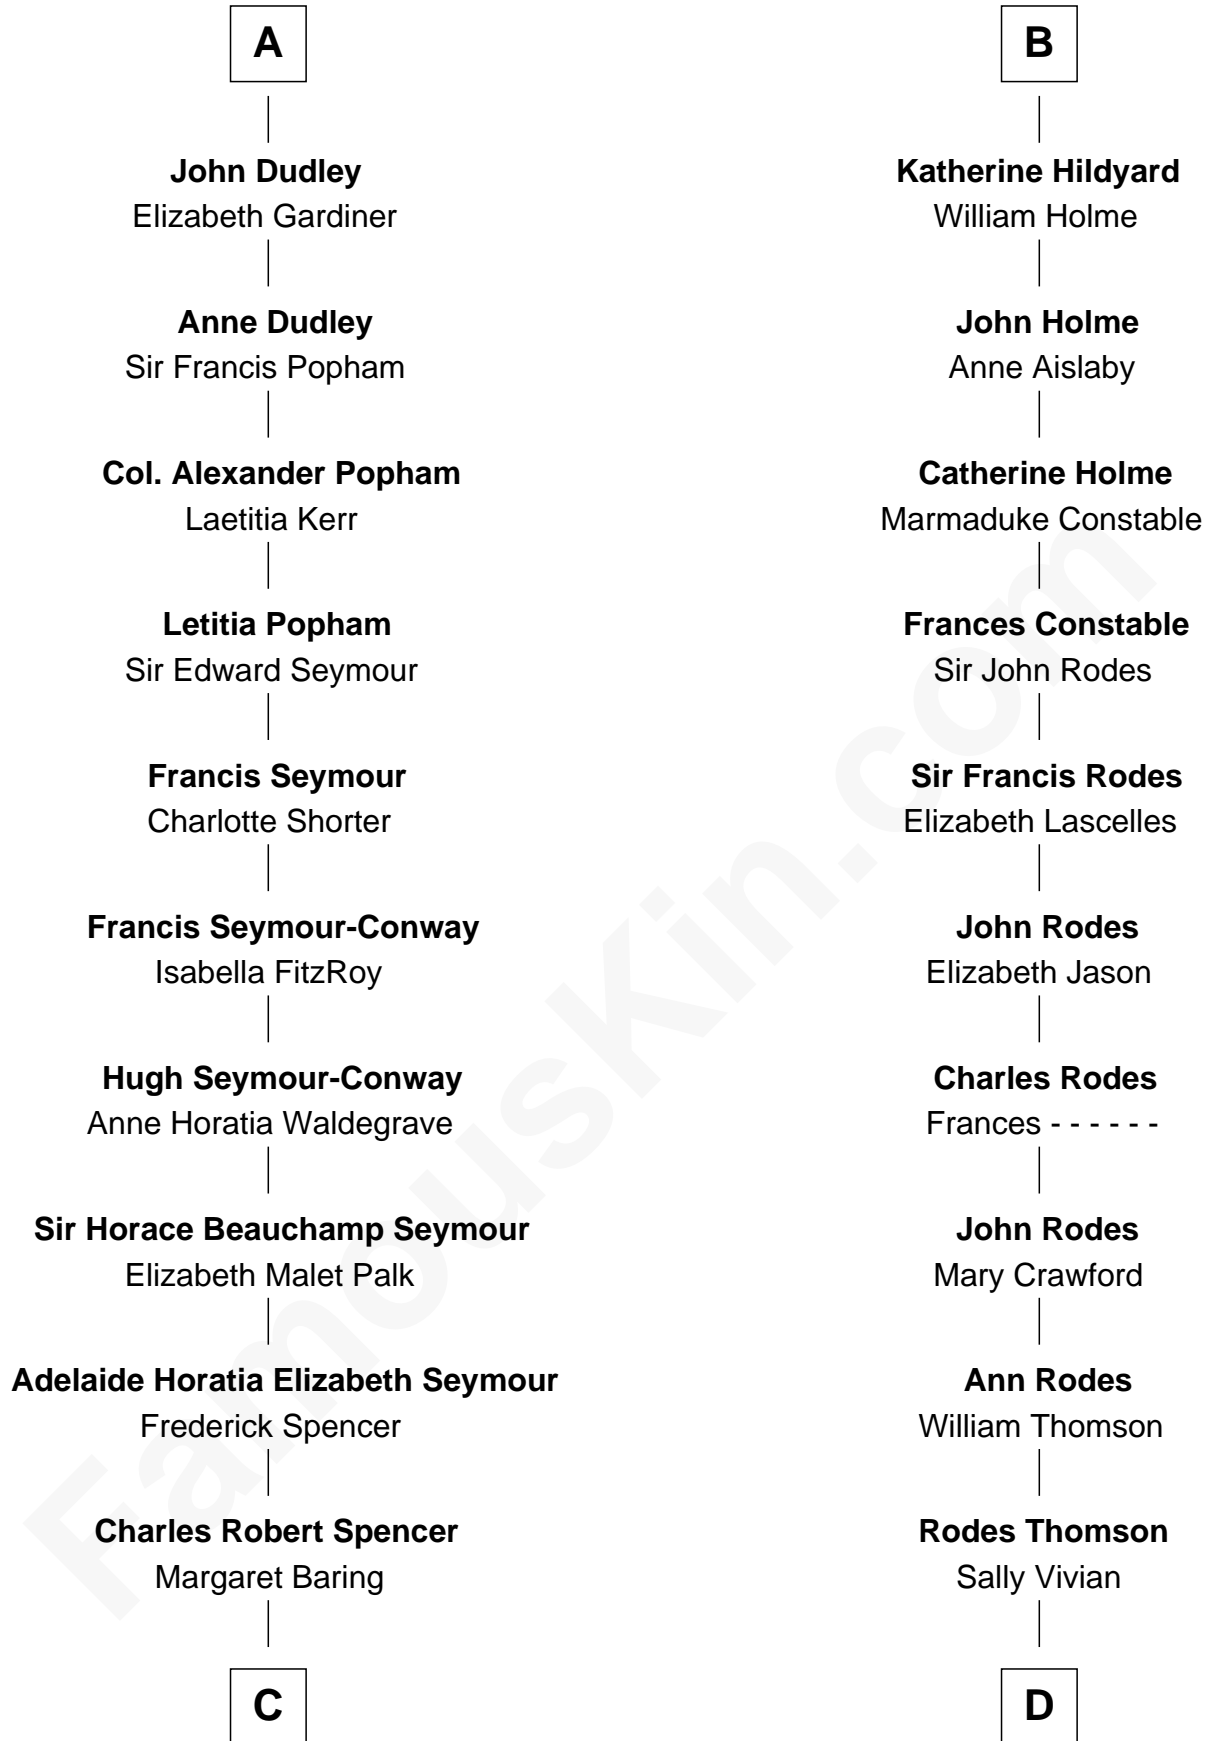

FamousKin.com Relationship Chart of

Prince William

Prince of Wales

20th cousin 1 time removed of

Melvyn Douglas

Movie Actor

William de Montagu
Katherine de Grandison

Philippa de Montagu
Sir Roger de Mortimer

Edmund Mortimer
Philippa Plantagenet

Elizabeth Mortimer
Sir Henry Percy

Elizabeth Percy
Sir John Clifford

Mary Clifford
Sir Philip Wentworth

Elizabeth Wentworth
Sir Martin de la See

Joan de la See
Sir Piers Hildyard

B

C

Albert Edward John Spencer

Cynthia Elinor Beatrix Hamilton

Edward John Spencer

Frances Ruth Burke Roche

Princess Diana Frances Spencer

Charles III, King of the United Kingdom