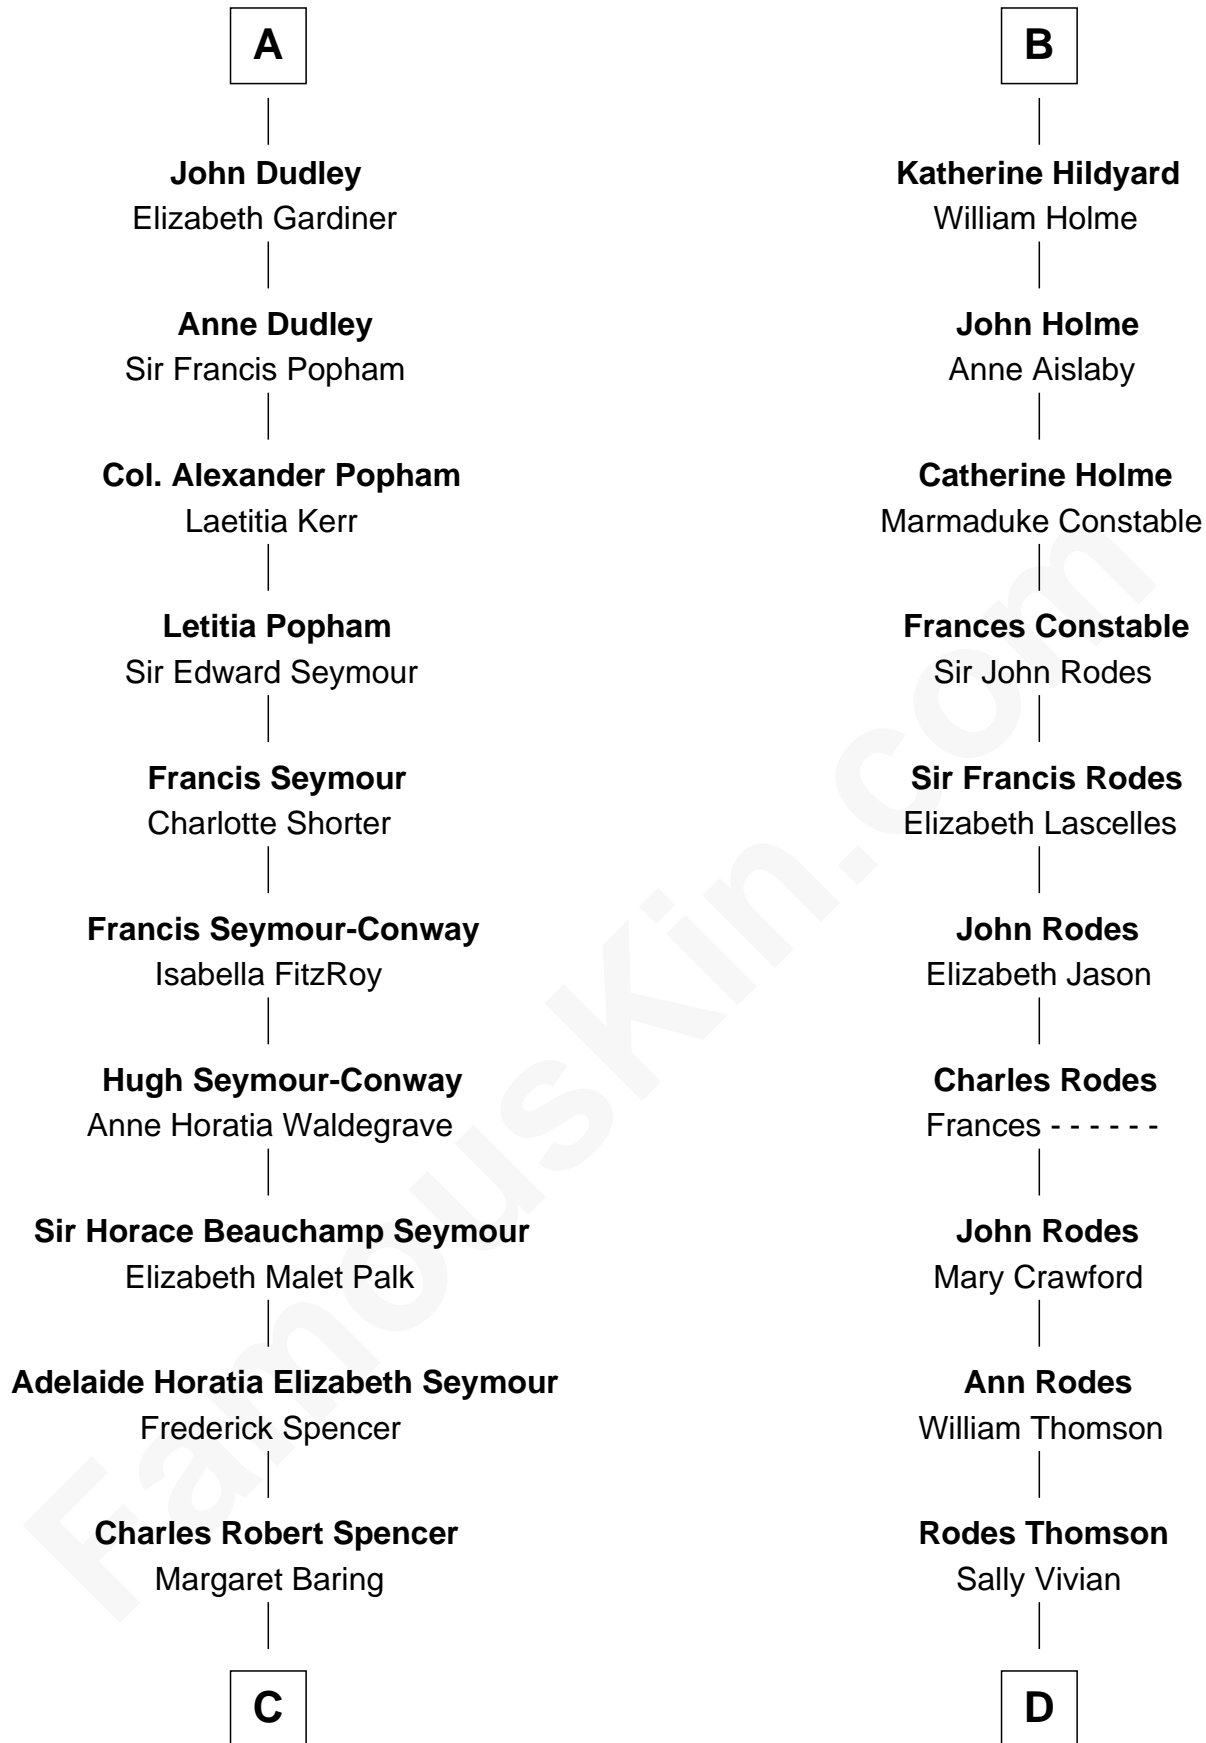

FamousKin.com Relationship Chart of

Prince William

Prince of Wales

20th cousin 1 time removed of

Melvyn Douglas

Movie Actor

Sir Edmund Mortimer
Elizabeth de Badlesmere

Sir Roger de Mortimer
Philippa de Montagu

Edmund Mortimer
Philippa Plantagenet

Elizabeth Mortimer
Sir Henry Percy

Elizabeth Percy
Sir John Clifford

Mary Clifford
Sir Philip Wentworth

Elizabeth Wentworth
Sir Martin de la See

Joan de la See
Sir Piers Hildyard

B

C

Albert Edward John Spencer

Cynthia Elinor Beatrix Hamilton

Edward John Spencer

Frances Ruth Burke Roche

Princess Diana Frances Spencer

Charles III, King of the United Kingdom