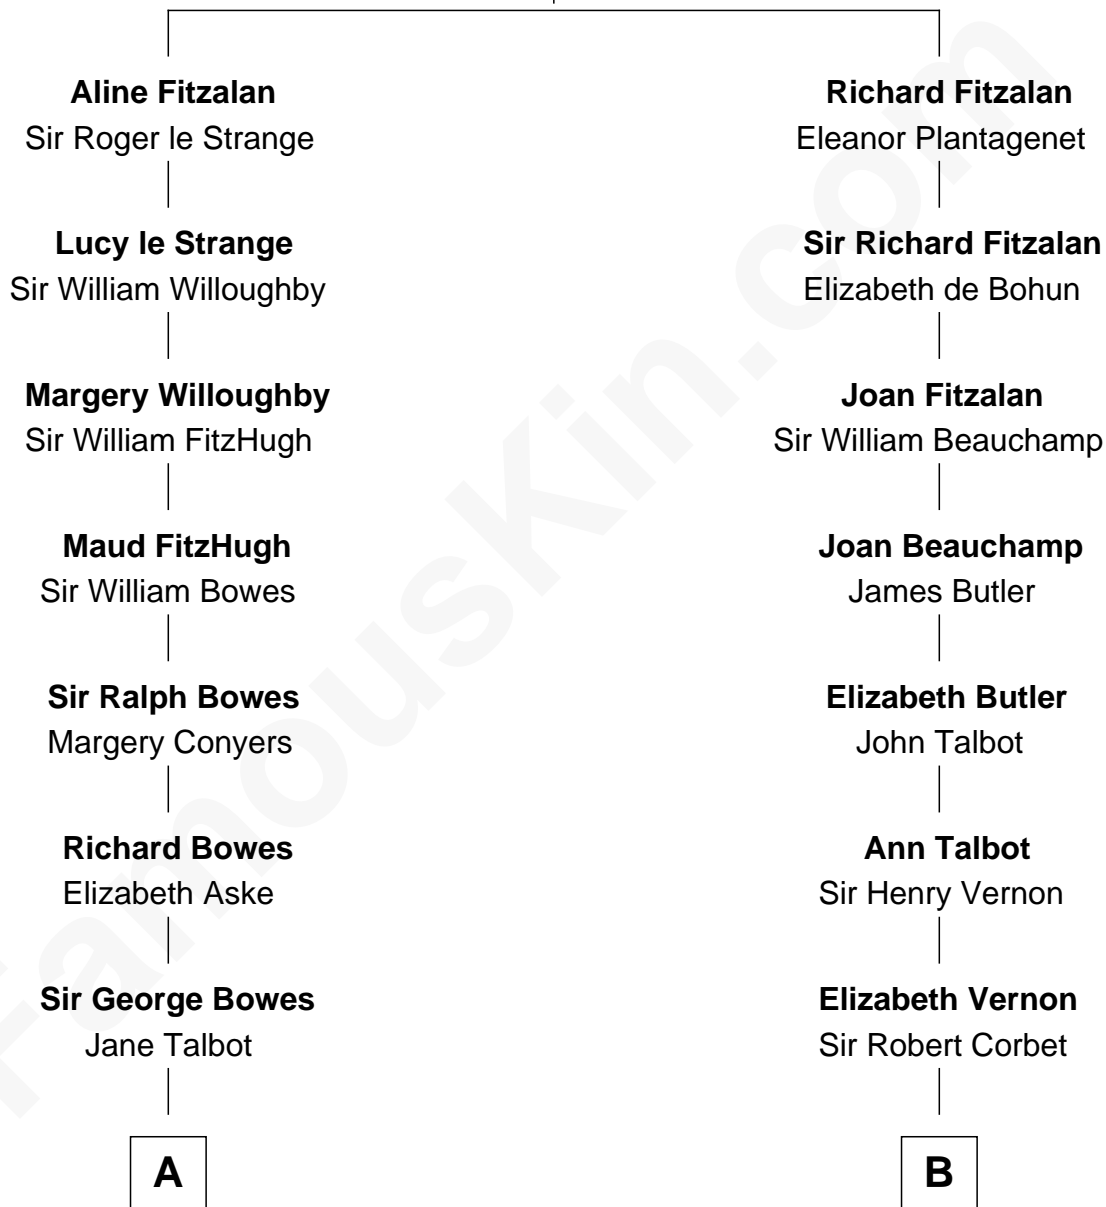

FamousKin.com Relationship Chart of

Prince William

Prince of Wales

19th cousin of

Melvyn Douglas

Movie Actor

Edmund Fitzalan

Alice de Warenne

C

Elizabeth II, Queen of the United Kingdom

Prince Philip of Edinburgh

Charles III, King of the United Kingdom

Princess Diana Frances Spencer

Prince William

Prince of Wales

D