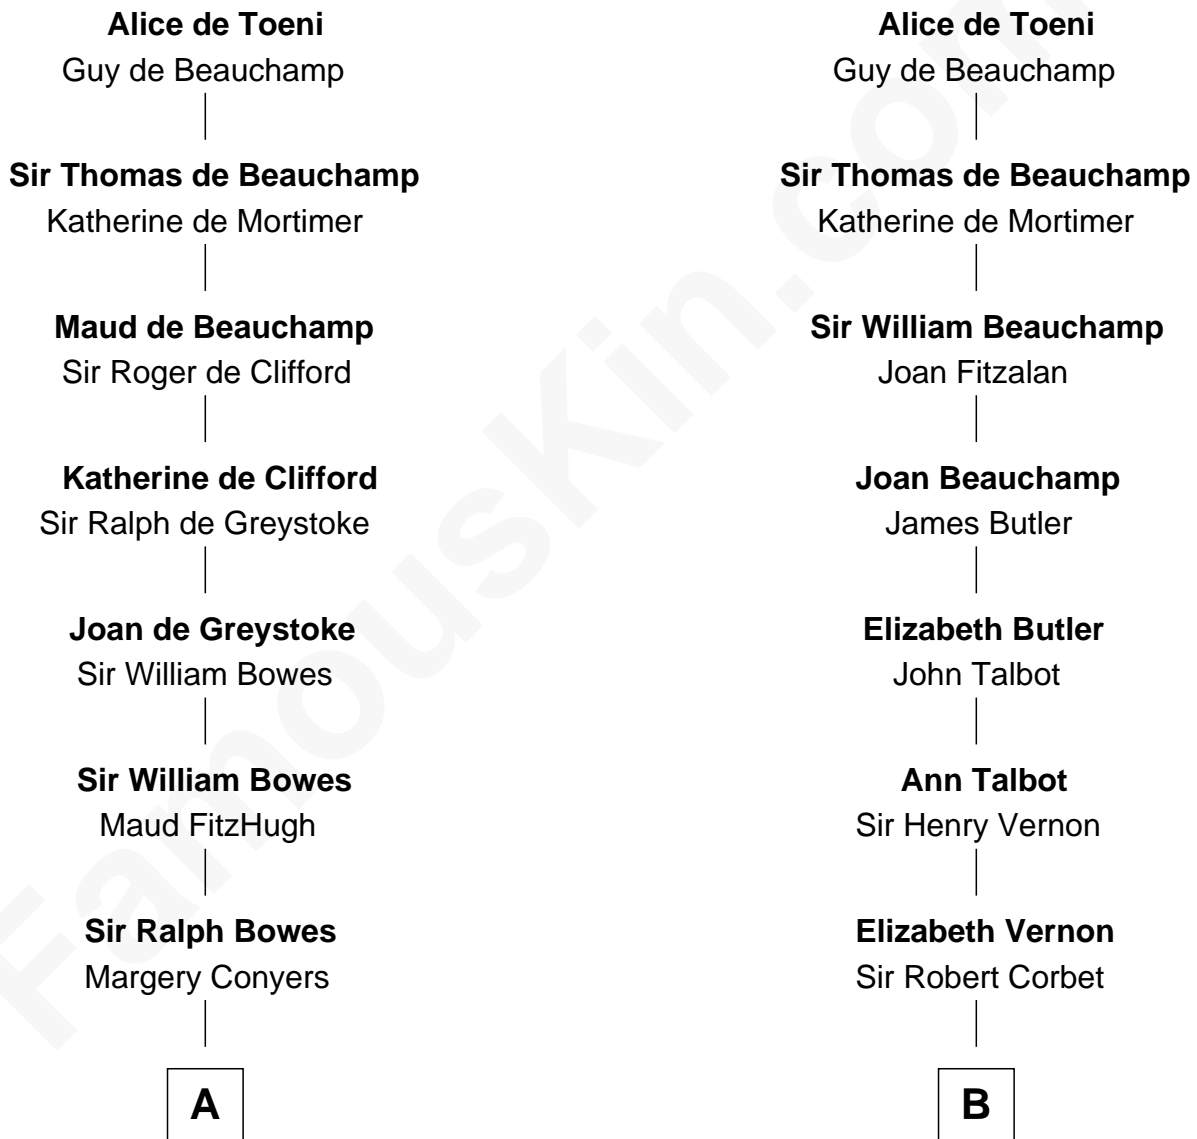

# FamousKin.com Relationship Chart of

**Prince William**

*Prince of Wales*

19th cousin 2 times removed of

**Melvyn Douglas**

*Movie Actor*

**Ralph VII de Toeni**

Mary - - - - -

**C**

**Claude George Bowes-Lyon**  
Cecilia Nina Cavendish-Bentinck

**Elizabeth Bowes-Lyon**  
George VI, King of the United Kingdom

**Elizabeth II, Queen of the United Kingdom**  
Prince Philip of Edinburgh

**Charles III, King of the United Kingdom**  
Princess Diana Frances Spencer

**Prince William**  
*Prince of Wales*

**D**

**Emma Jane Douglas**  
Col. George Taliaferro Shackelford

**Lena Priscilla Shackelford**  
Edouard Gregory Hesselberg