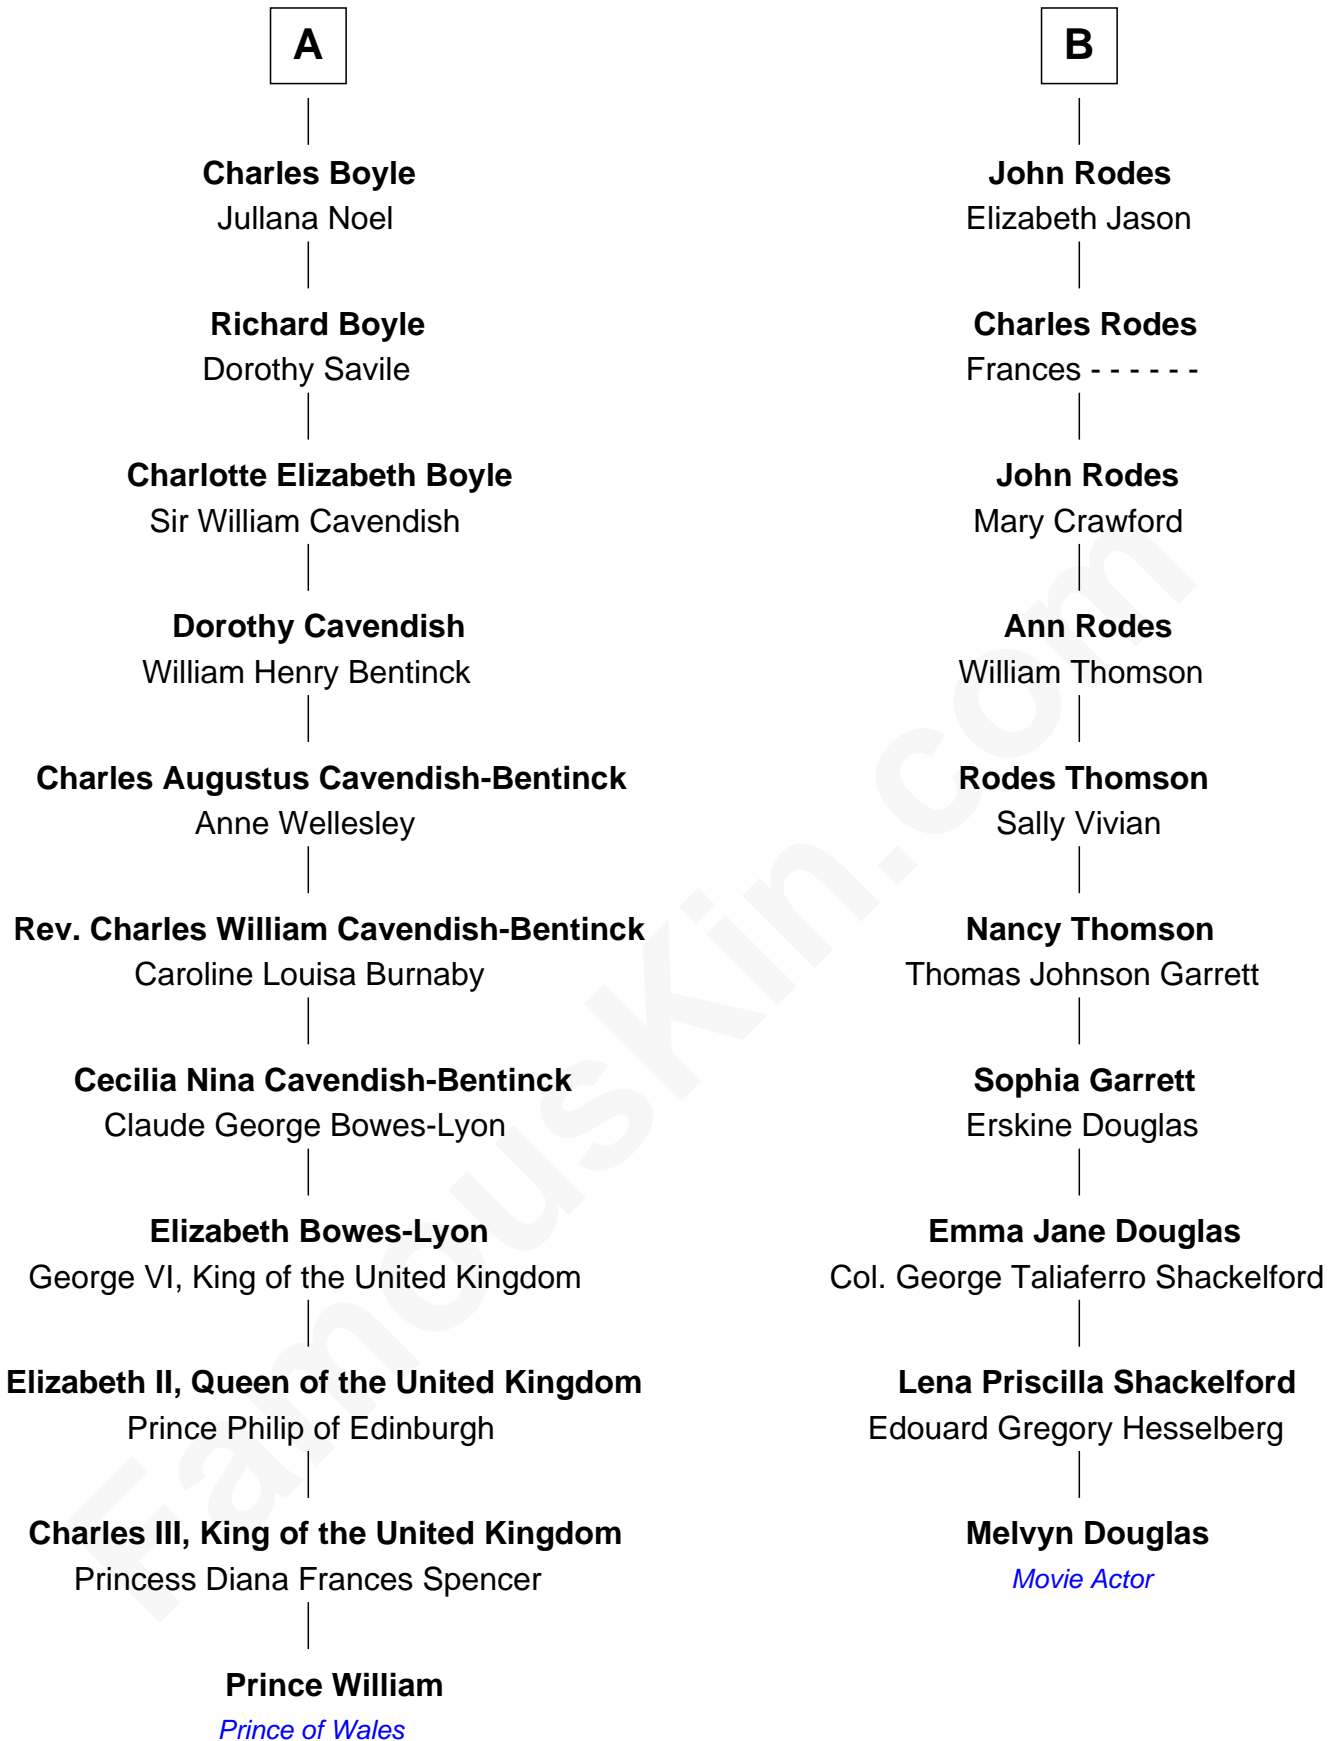

FamousKin.com Relationship Chart of

Prince William

Prince of Wales

16th cousin 1 time removed of

Melvyn Douglas

Movie Actor

Sir Philip Wentworth

Mary Clifford

William photo by [InSapphoWeTrust](#) (CC BY-SA 2.0)