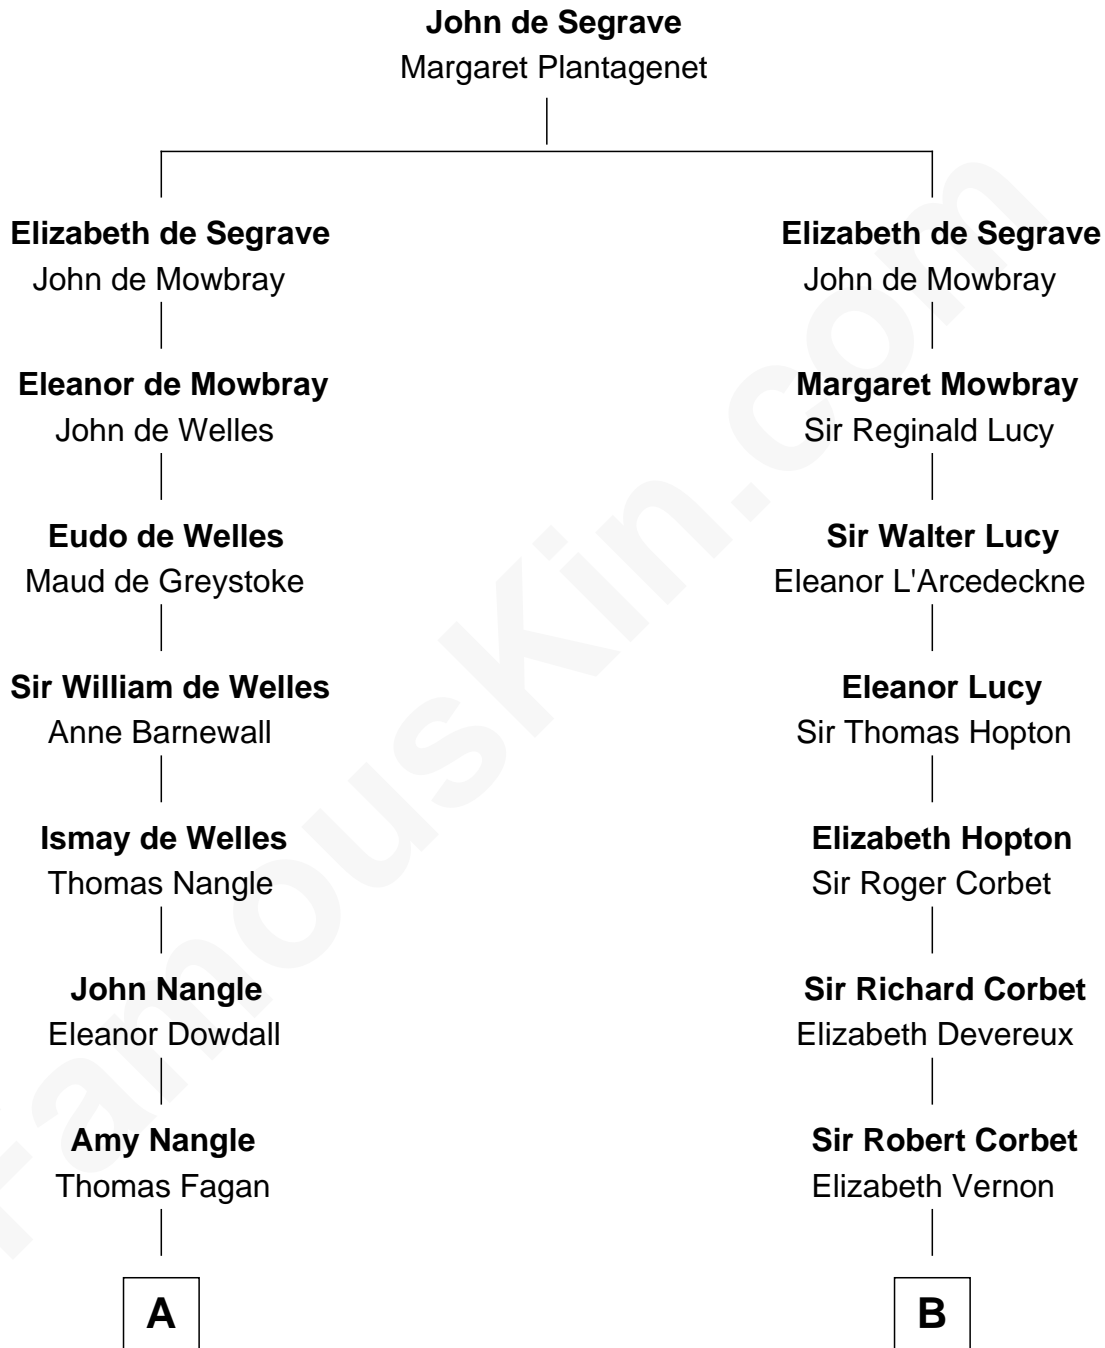

FamousKin.com Relationship Chart of

Prince William

Prince of Wales

19th cousin 1 time removed of

Melvyn Douglas

Movie Actor

C

Elizabeth Bowes-Lyon

George VI, King of the United Kingdom

Elizabeth II, Queen of the United Kingdom

Prince Philip of Edinburgh

Charles III, King of the United Kingdom

Princess Diana Frances Spencer

Prince William

Prince of Wales