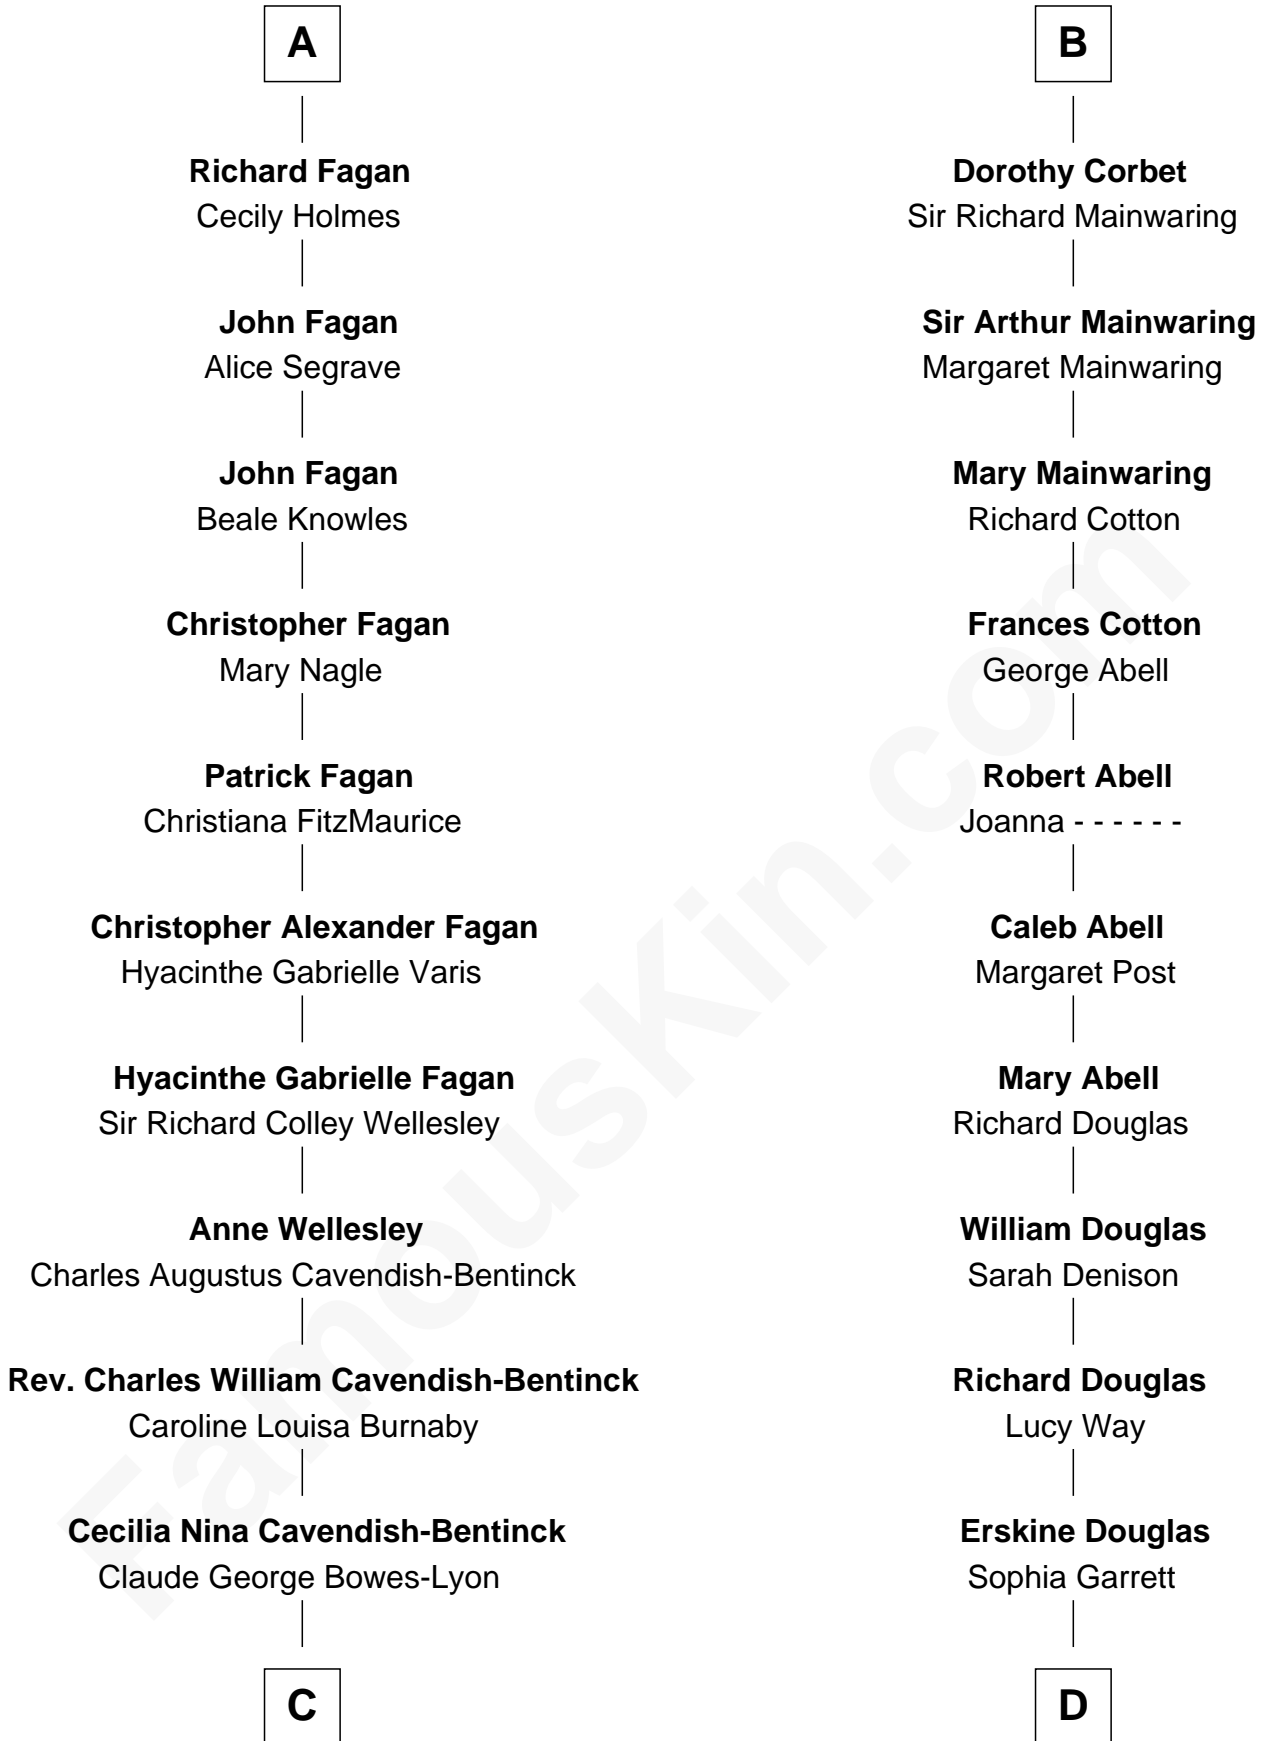

FamousKin.com Relationship Chart of

Prince William

Prince of Wales

19th cousin 1 time removed of

Melvyn Douglas

Movie Actor

C

Elizabeth Bowes-Lyon

George VI, King of the United Kingdom

Elizabeth II, Queen of the United Kingdom

Prince Philip of Edinburgh

Charles III, King of the United Kingdom

Princess Diana Frances Spencer

Prince William

Prince of Wales