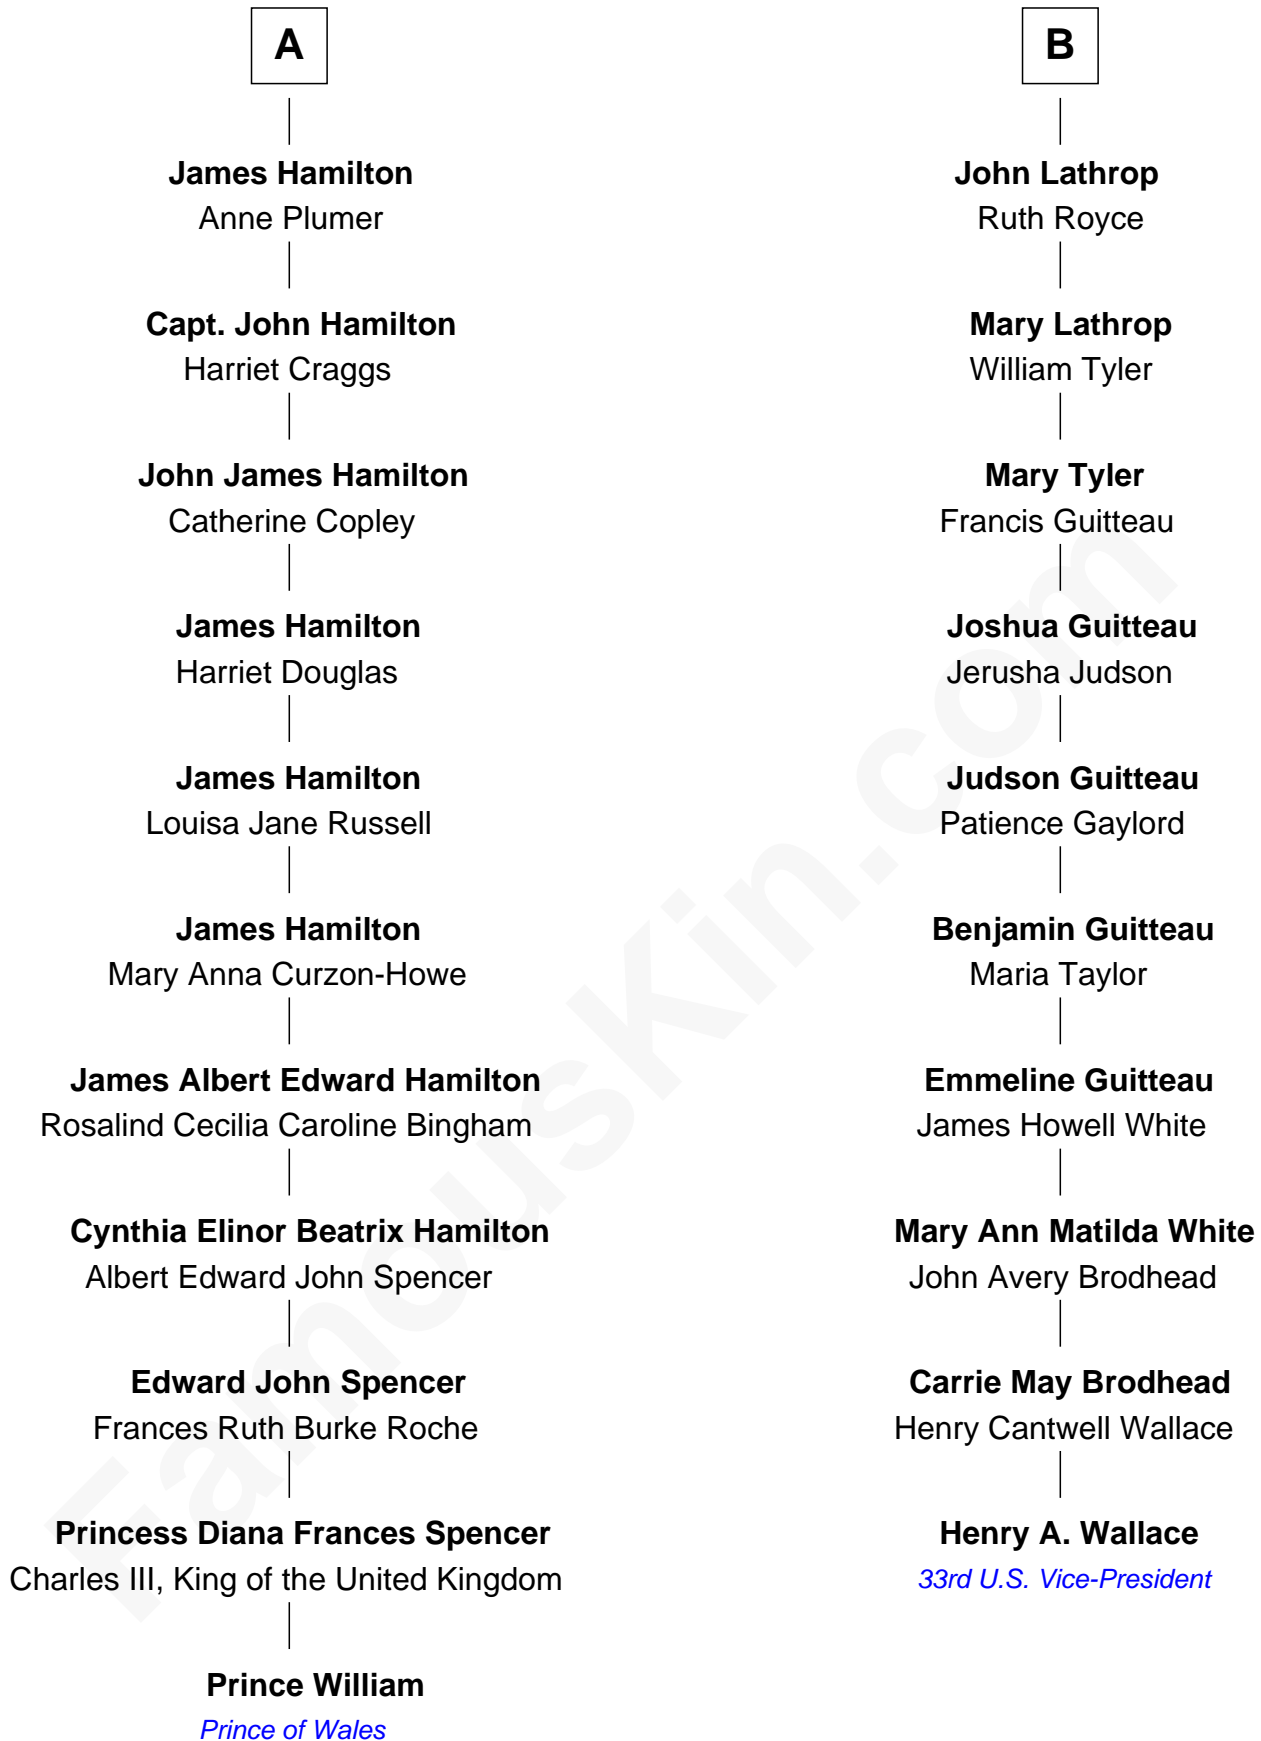

FamousKin.com Relationship Chart of

Prince William

Prince of Wales

16th cousin 1 time removed of

Henry A. Wallace

33rd U.S. Vice-President

Sir John Colepepper

Agnes Gainsford

Walter Colepepper

Anne Aucher

William Colepepper

Cecilia Barrett

John Colepepper

Elizabeth Sidley

Thomas Colepepper

Anne Slaney

Rev. Thomas Stoughton

Katherine - - - - -

Elizabeth Stoughton

John Scudder

Elizabeth Scudder

Samuel Lothrop

B

William photo by [InSapphoWeTrust](#) (CC BY-SA 2.0)