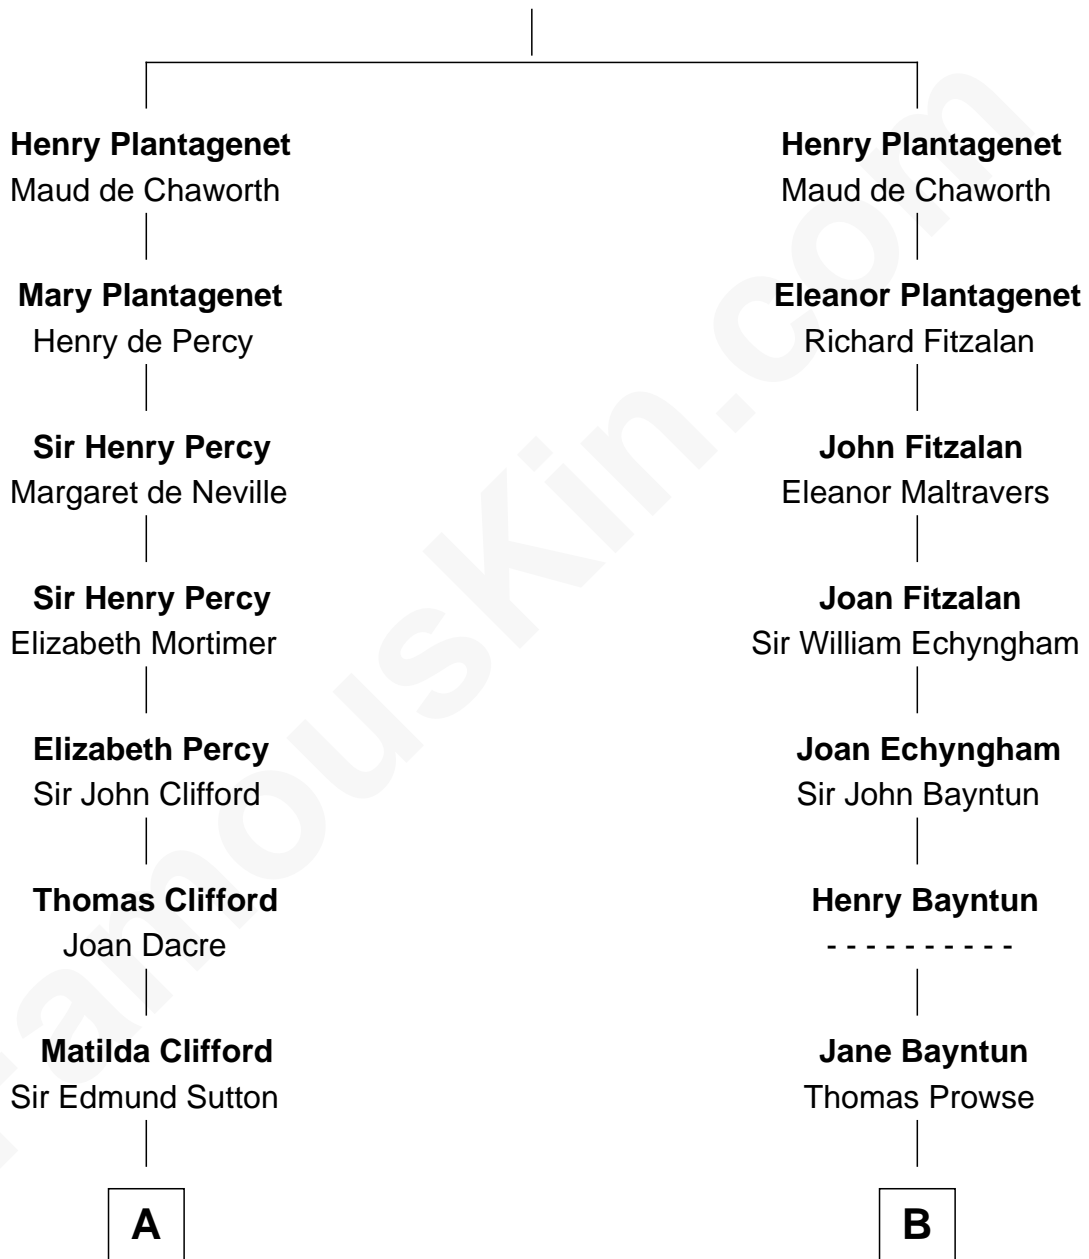

FamousKin.com Relationship Chart of

Prince William

Prince of Wales

20th cousin 1 time removed of

Sarah Palin

9th Governor of Alaska

Edmund Plantagenet

Blanche of Artois

C

Charles Robert Spencer

Margaret Baring

Albert Edward John Spencer

Cynthia Elinor Beatrix Hamilton

Edward John Spencer

Frances Ruth Burke Roche

Princess Diana Frances Spencer

Charles III, King of the United Kingdom

Prince William

Prince of Wales

D

May Belle Ruddock

Henry Charles Brandt

Nellie Marie Brandt

Charles Francis Heath