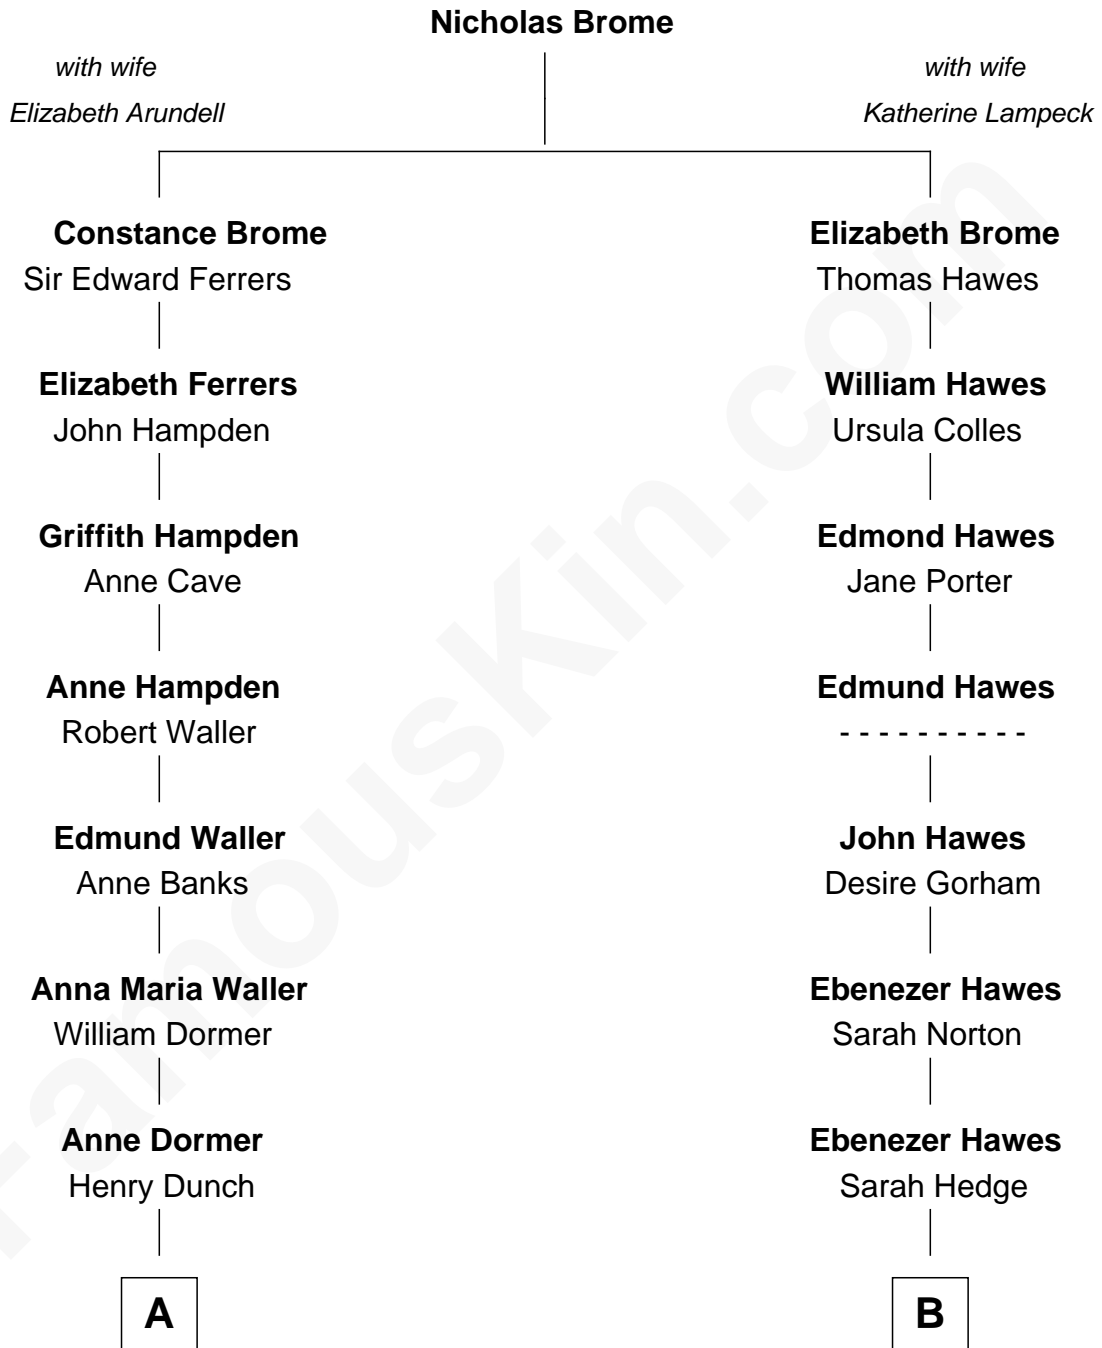

**FamousKin.com**  
**Relationship Chart of**  
**Prince William**  
*Prince of Wales*

**14th cousin 3 times removed of**  
**Sarah Palin**  
*9th Governor of Alaska*

William photo by [InSapphoWeTrust](#) (CC BY-SA 2.0)