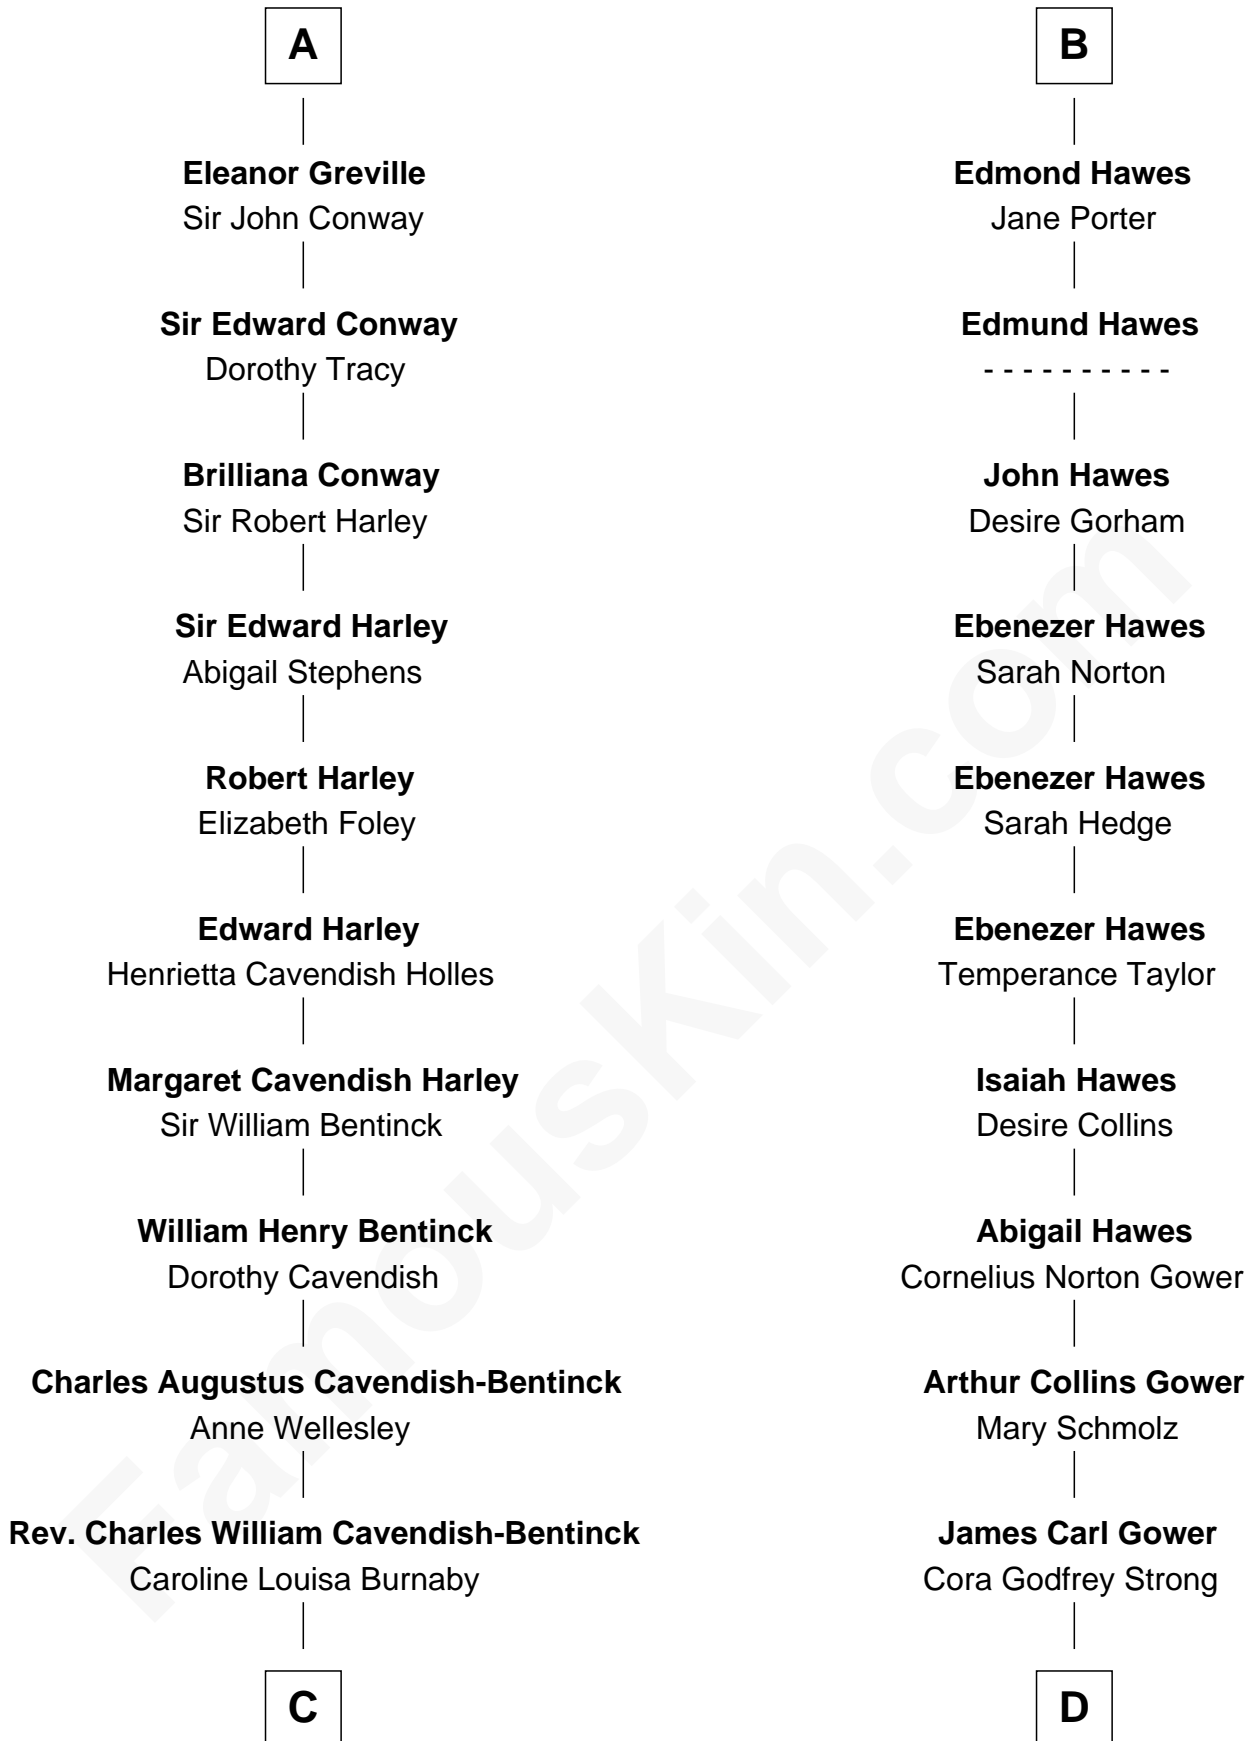

FamousKin.com Relationship Chart of

Prince William

Prince of Wales

19th cousin 2 times removed of

Sarah Palin

9th Governor of Alaska

Sir Peter de Brewes

Agnes de Clifford