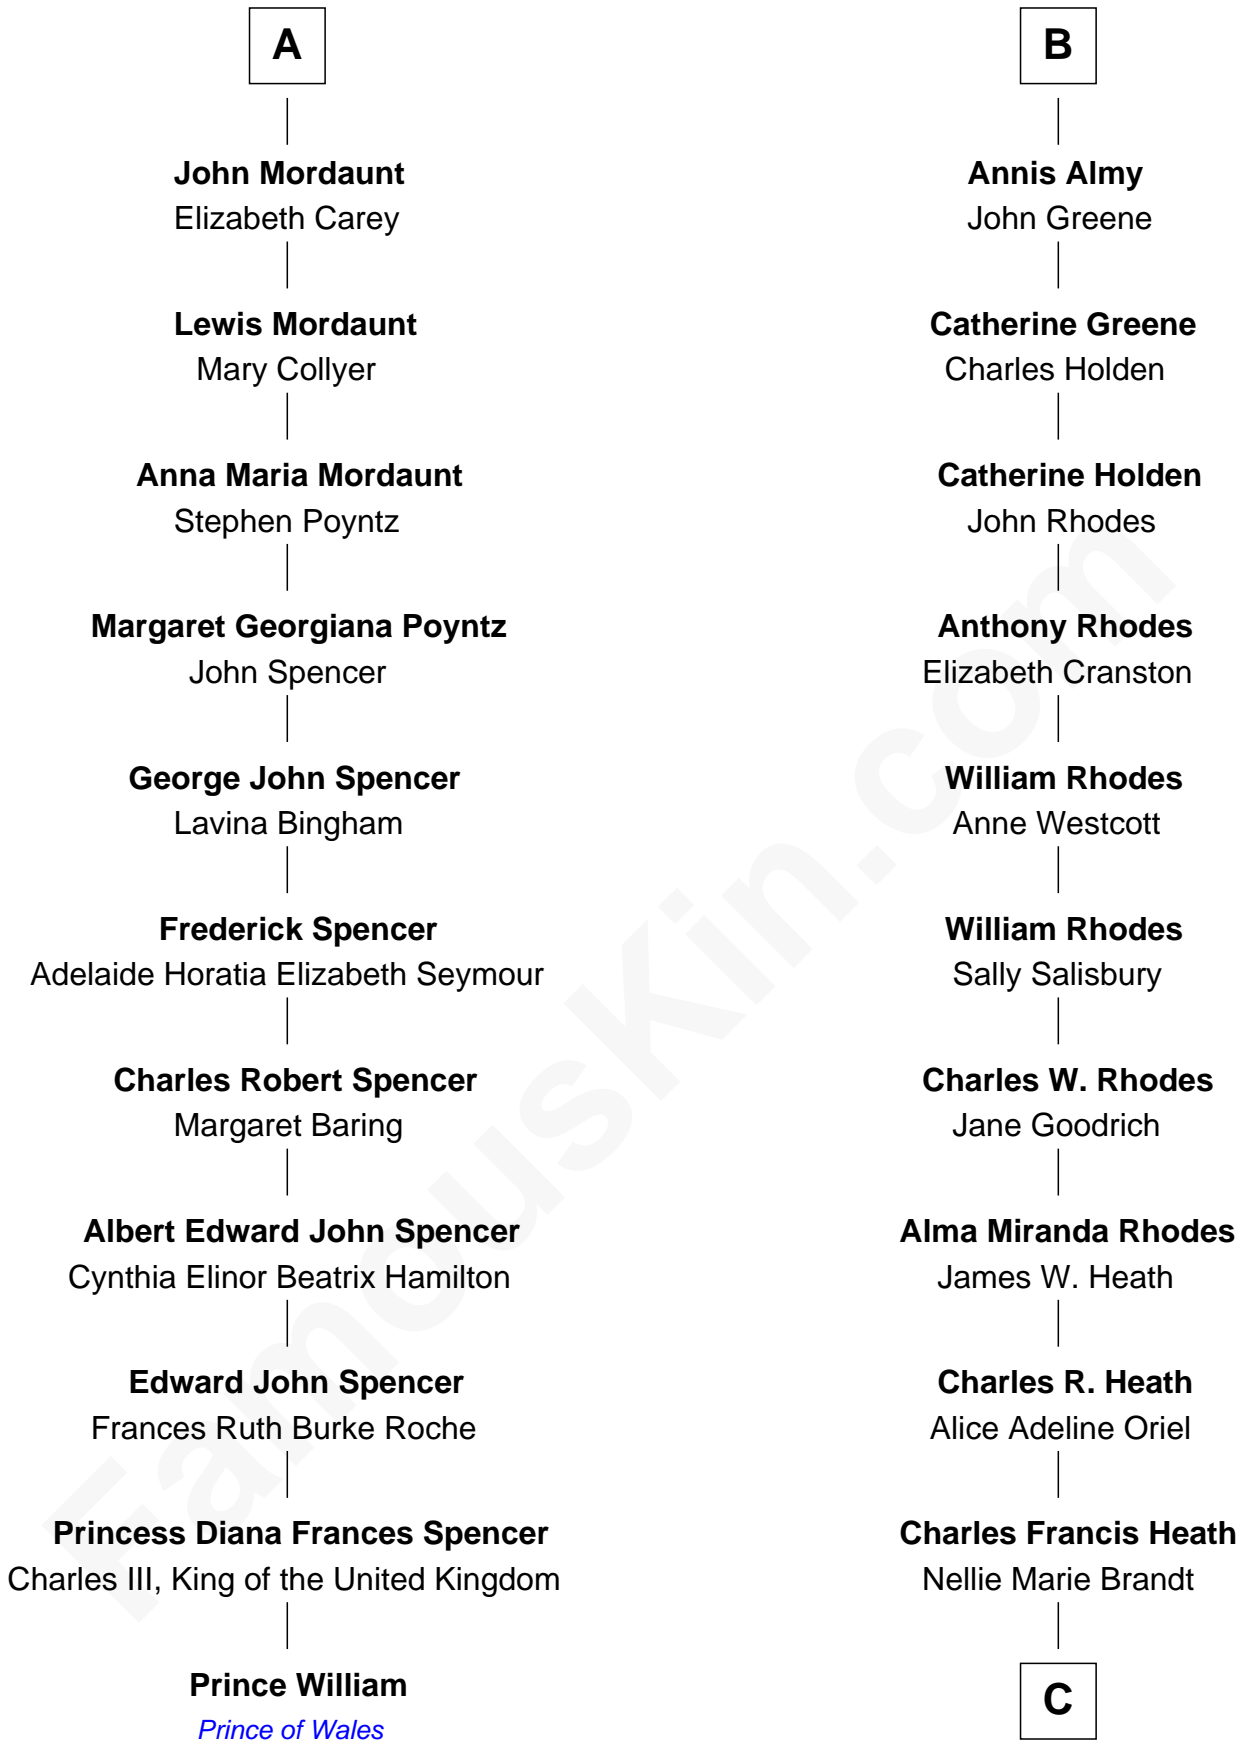

FamousKin.com Relationship Chart of

Prince William

Prince of Wales

17th cousin 1 time removed of

Sarah Palin

9th Governor of Alaska

Richard Woodville

Joan Bedlisgate

Sir John Mordaunt
Elizabeth Howard

A

Joan Woodville
William Haute

Alice Haute
Sir John Fogge

Margaret Fogge
Sir Humphrey Stafford

Sir Humphrey Stafford
Margaret Tame

Ellen Stafford
Thomas Barlow

Stafford Barlow

Audrey Barlow
William Almy

B

C

Charles Richard Heath

Sarah Sheeran

Sarah Palin

9th Governor of Alaska

FamousKin.com