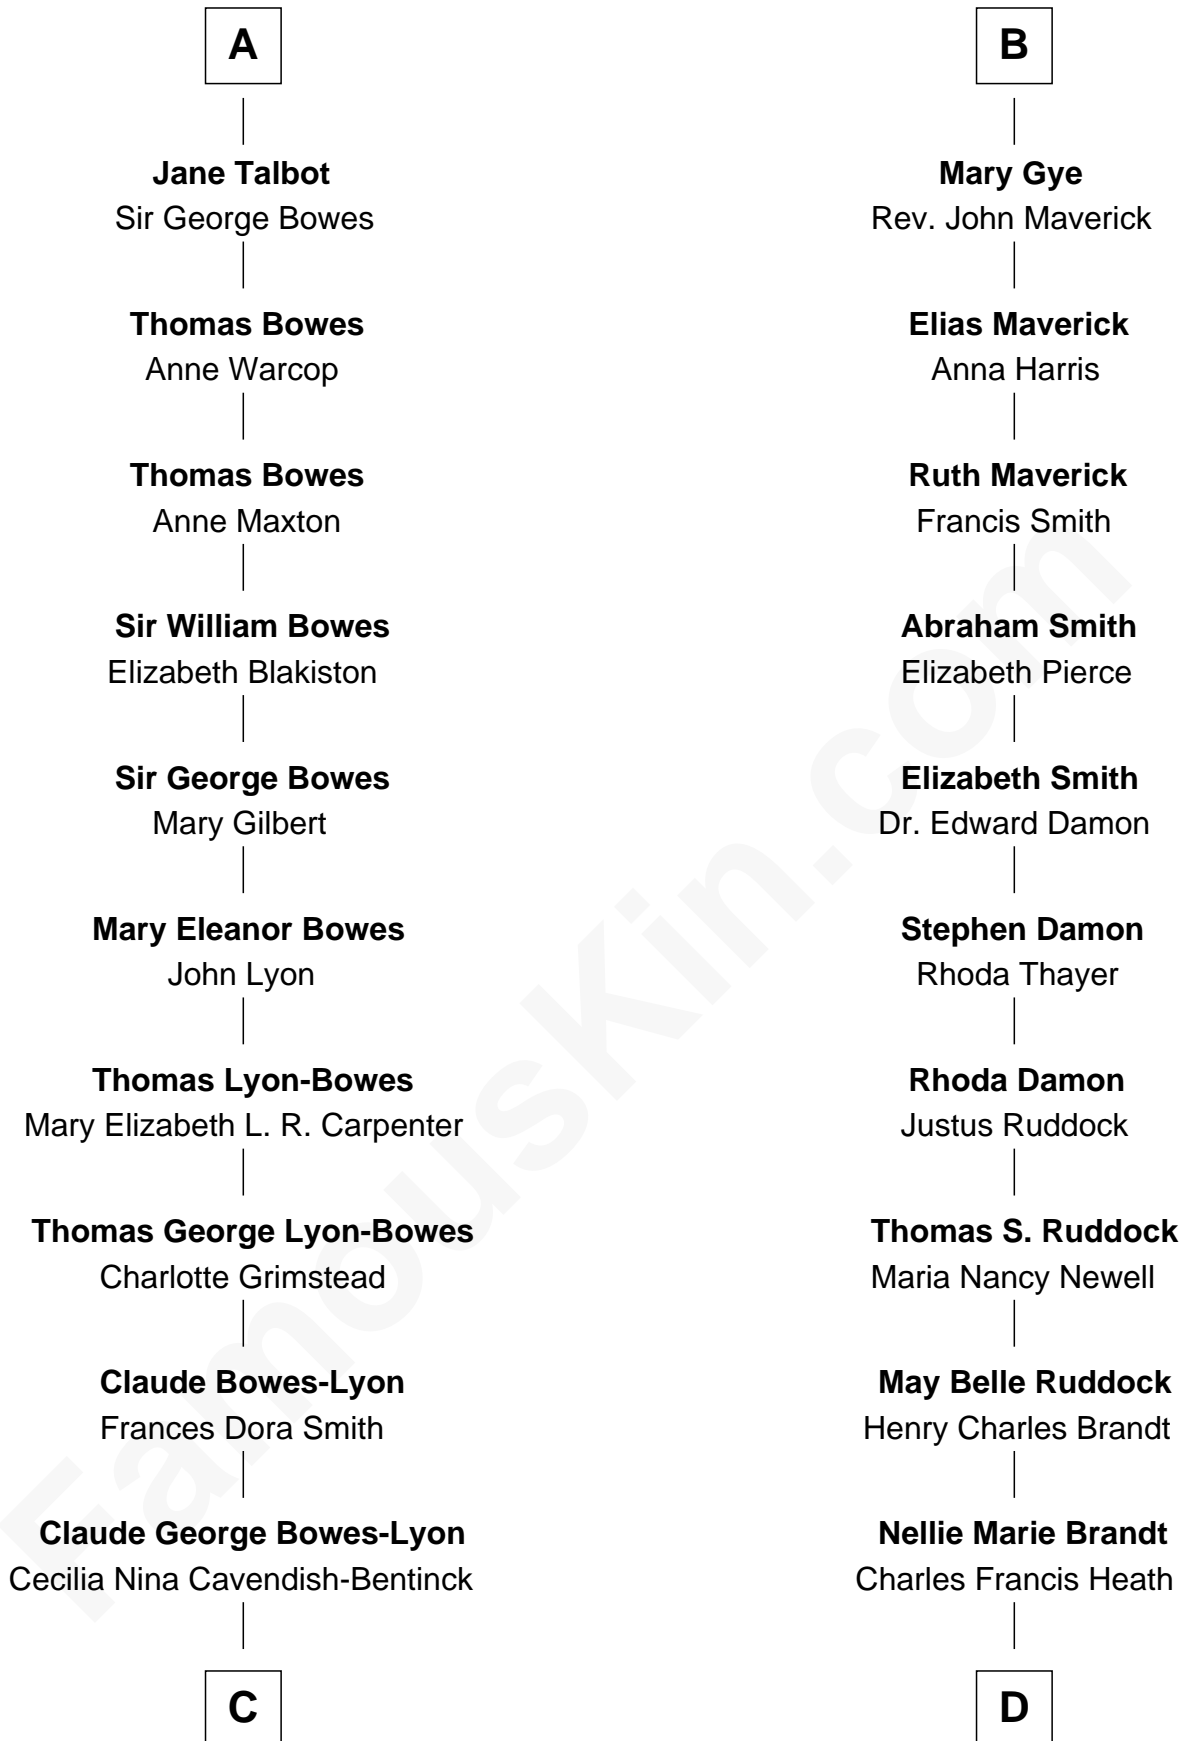

# FamousKin.com Relationship Chart of

**Prince William**

*Prince of Wales*

18th cousin 2 times removed of

**Sarah Palin**

*9th Governor of Alaska*

**Richard Fitzalan**  
Eleanor Plantagenet

**C**

**Elizabeth Bowes-Lyon**

George VI, King of the United Kingdom

**Elizabeth II, Queen of the United Kingdom**

Prince Philip of Edinburgh

**Charles III, King of the United Kingdom**

Princess Diana Frances Spencer

**Prince William**

*Prince of Wales*

**D**

**Charles Richard Heath**

Sarah Sheeran

**Sarah Palin**

*9th Governor of Alaska*

FamousKin.com