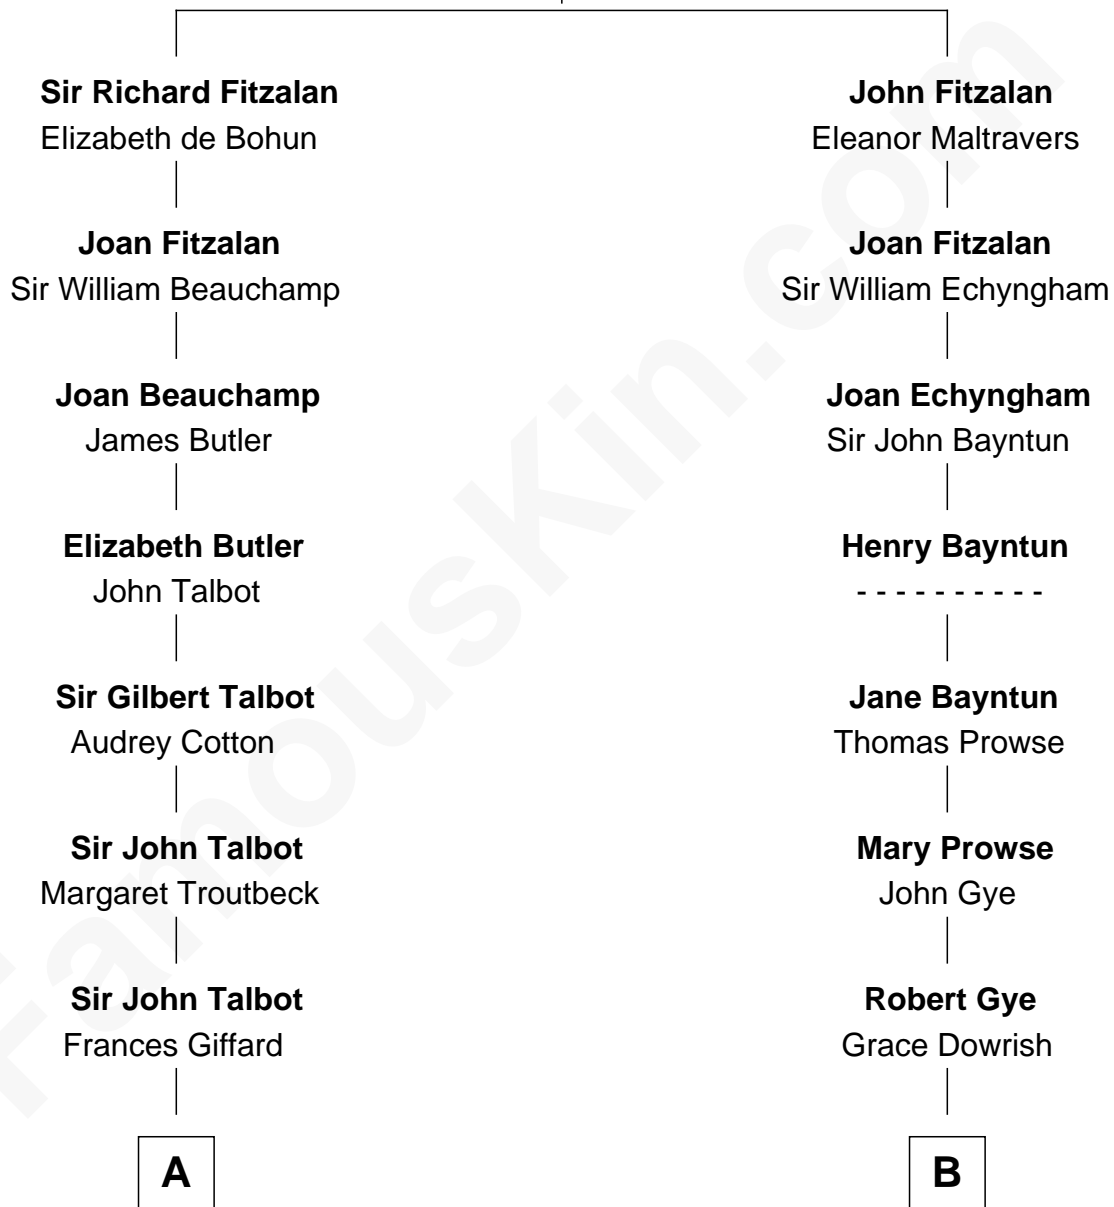

# FamousKin.com Relationship Chart of

**Prince William**

*Prince of Wales*

18th cousin 2 times removed of

**Sarah Palin**

*9th Governor of Alaska*

**Richard Fitzalan**  
Eleanor Plantagenet

**C**

**Elizabeth Bowes-Lyon**

George VI, King of the United Kingdom

**Elizabeth II, Queen of the United Kingdom**

Prince Philip of Edinburgh

**Charles III, King of the United Kingdom**

Princess Diana Frances Spencer

**Prince William**

*Prince of Wales*

**D**

**Charles Richard Heath**

Sarah Sheeran

**Sarah Palin**

*9th Governor of Alaska*

FamousKin.com