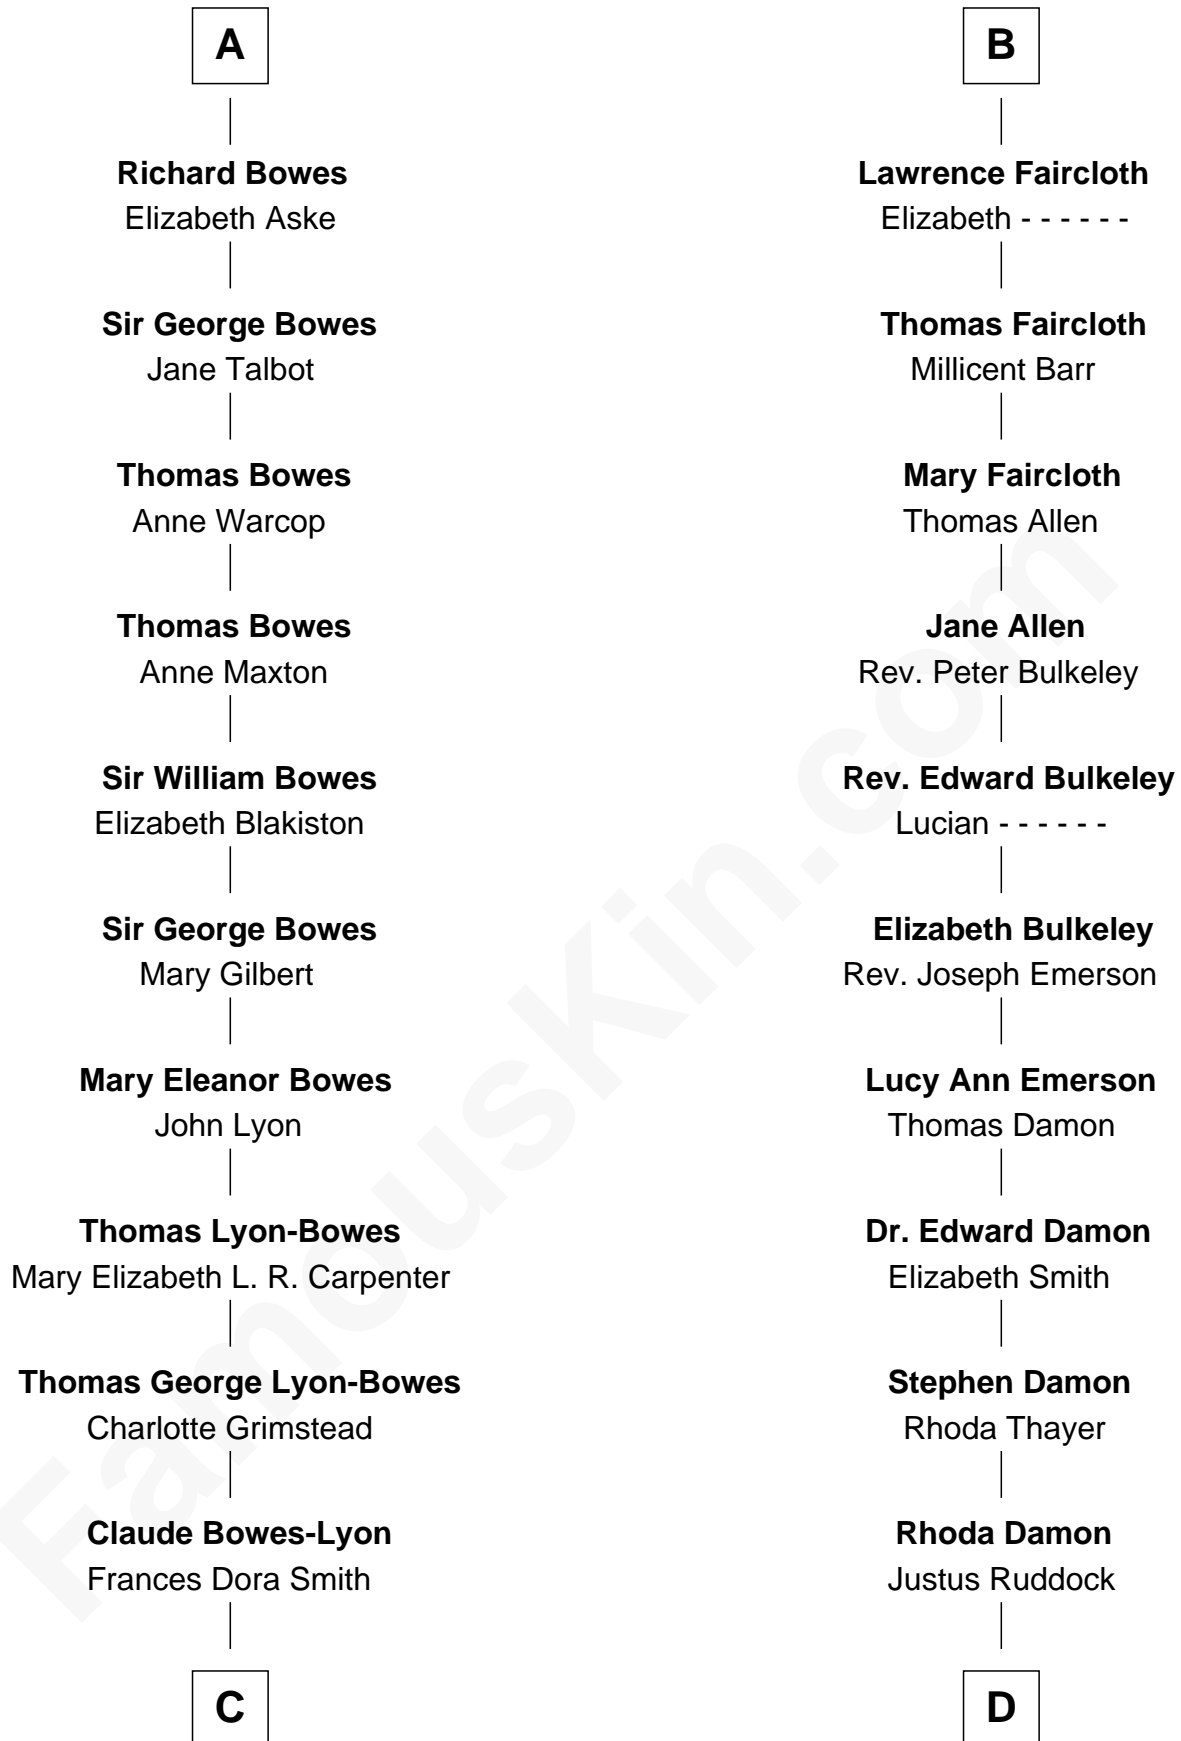

FamousKin.com Relationship Chart of

Prince William

Prince of Wales

21st cousin of

Sarah Palin

9th Governor of Alaska

C

Claude George Bowes-Lyon
Cecilia Nina Cavendish-Bentinck

Elizabeth Bowes-Lyon
George VI, King of the United Kingdom

Elizabeth II, Queen of the United Kingdom
Prince Philip of Edinburgh

Charles III, King of the United Kingdom
Princess Diana Frances Spencer

Prince William
Prince of Wales