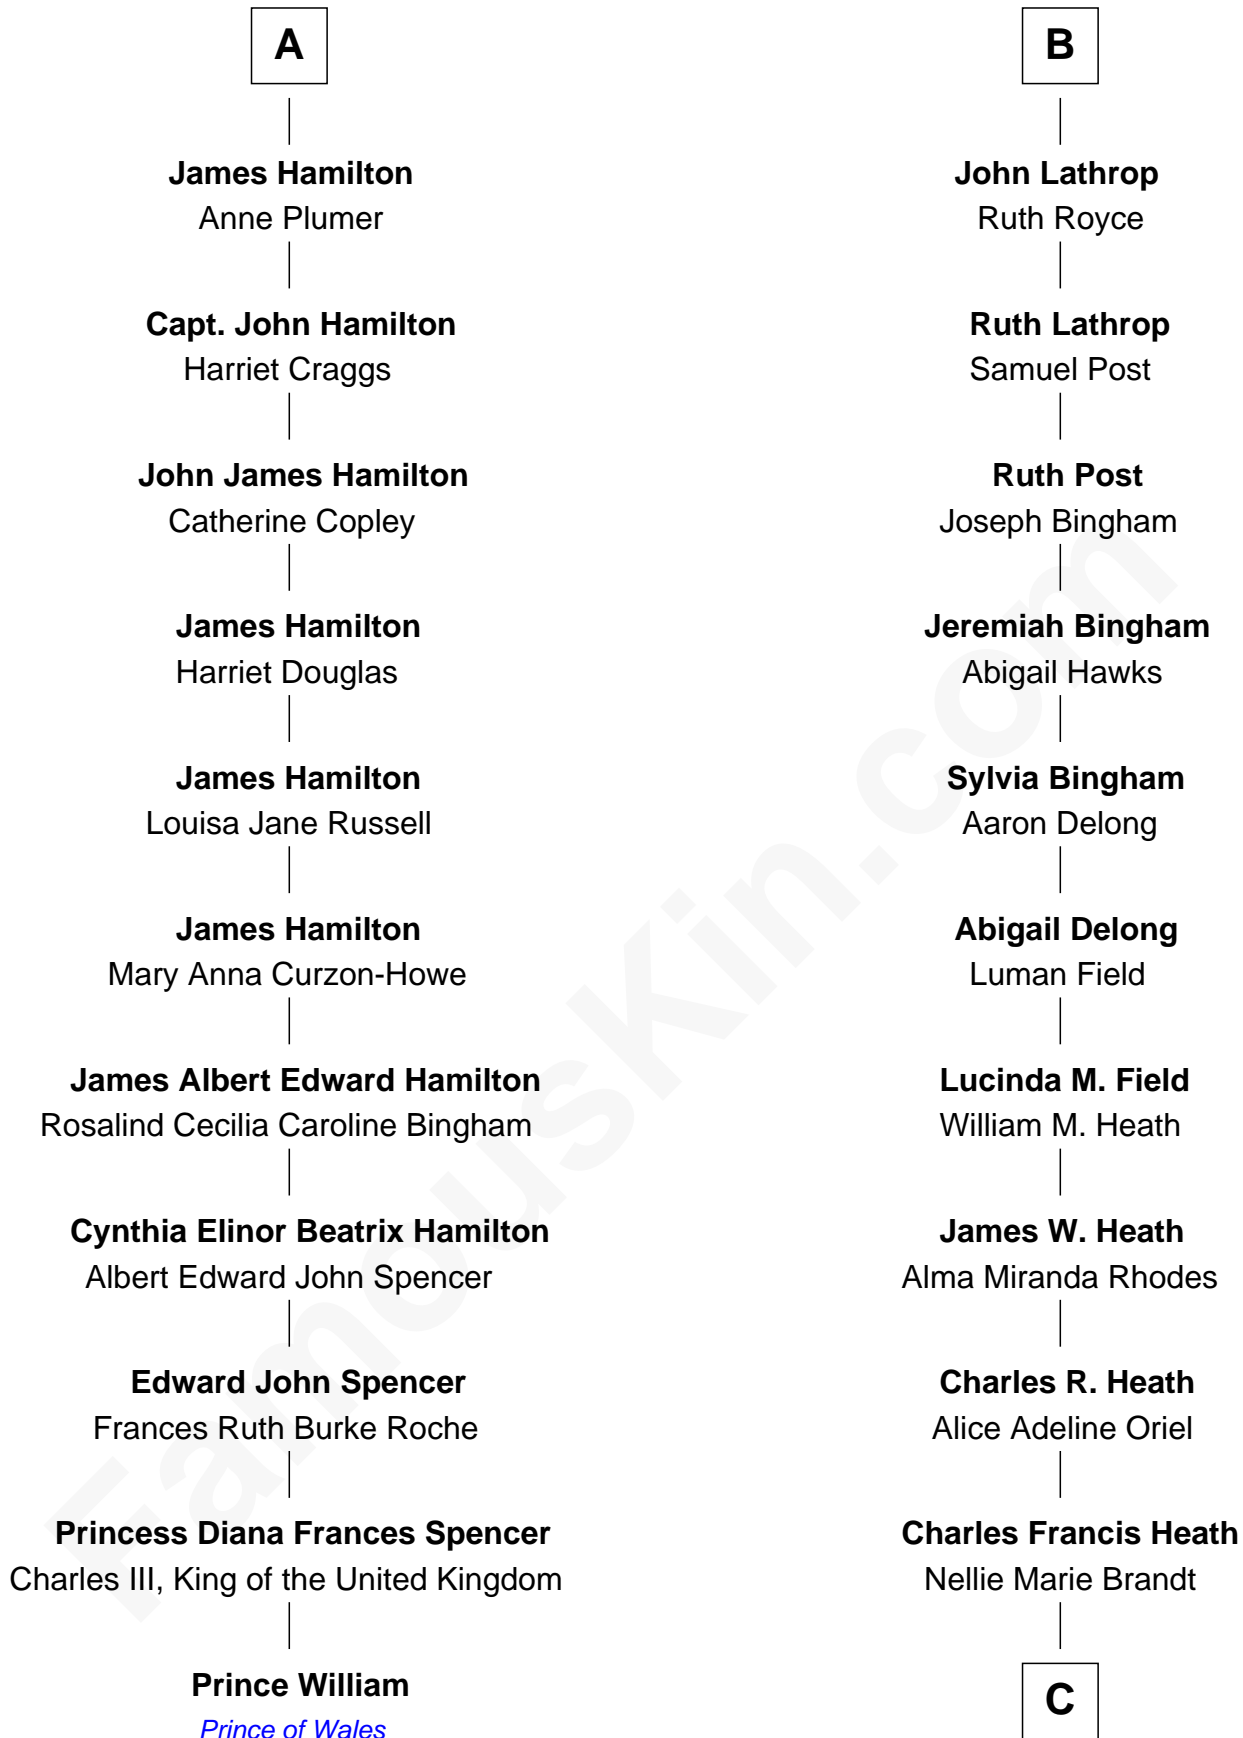

# FamousKin.com Relationship Chart of

**Prince William**

*Prince of Wales*

17th cousin 1 time removed of

**Sarah Palin**

*9th Governor of Alaska*

**Sir John Colepepper**

Agnes Gainsford

Walter Roberts

*Probable*

**Joan Roberts**

Richard Exhurst

**Mary Exhurst**

Edward Stoughton

**Francis Stoughton**

Agnes - - - - -

**Rev. Thomas Stoughton**

Katherine - - - - -

**Elizabeth Stoughton**

John Scudder

**Elizabeth Scudder**

Samuel Lothrop

**B**

**C**

**Charles Richard Heath**

Sarah Sheeran

**Sarah Palin**

*9th Governor of Alaska*

FamousKin.com