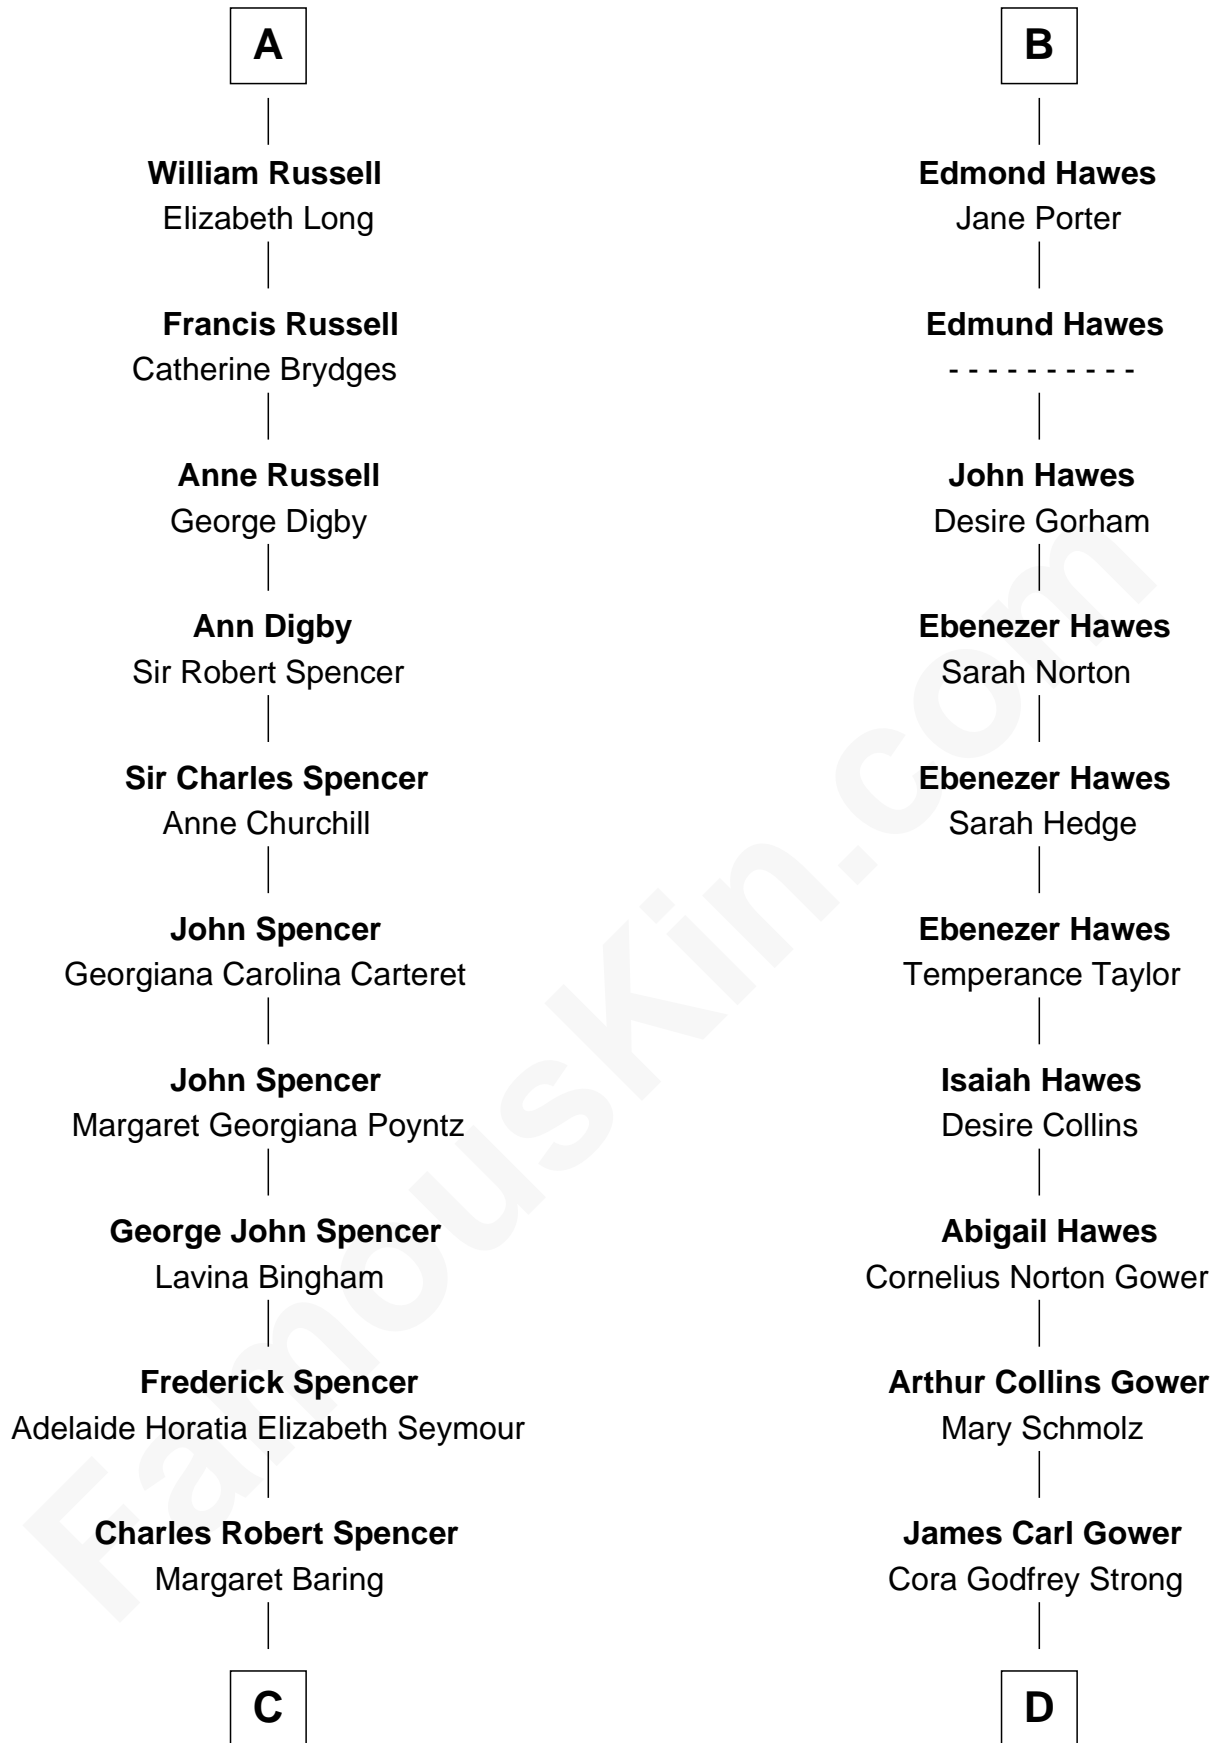

FamousKin.com Relationship Chart of

Prince William

Prince of Wales

19th cousin 1 time removed of

Sarah Palin

9th Governor of Alaska

Sir John Howard

Alice de Bois

C

Albert Edward John Spencer
Cynthia Elinor Beatrix Hamilton

Edward John Spencer
Frances Ruth Burke Roche

Princess Diana Frances Spencer
Charles III, King of the United Kingdom

Prince William
Prince of Wales