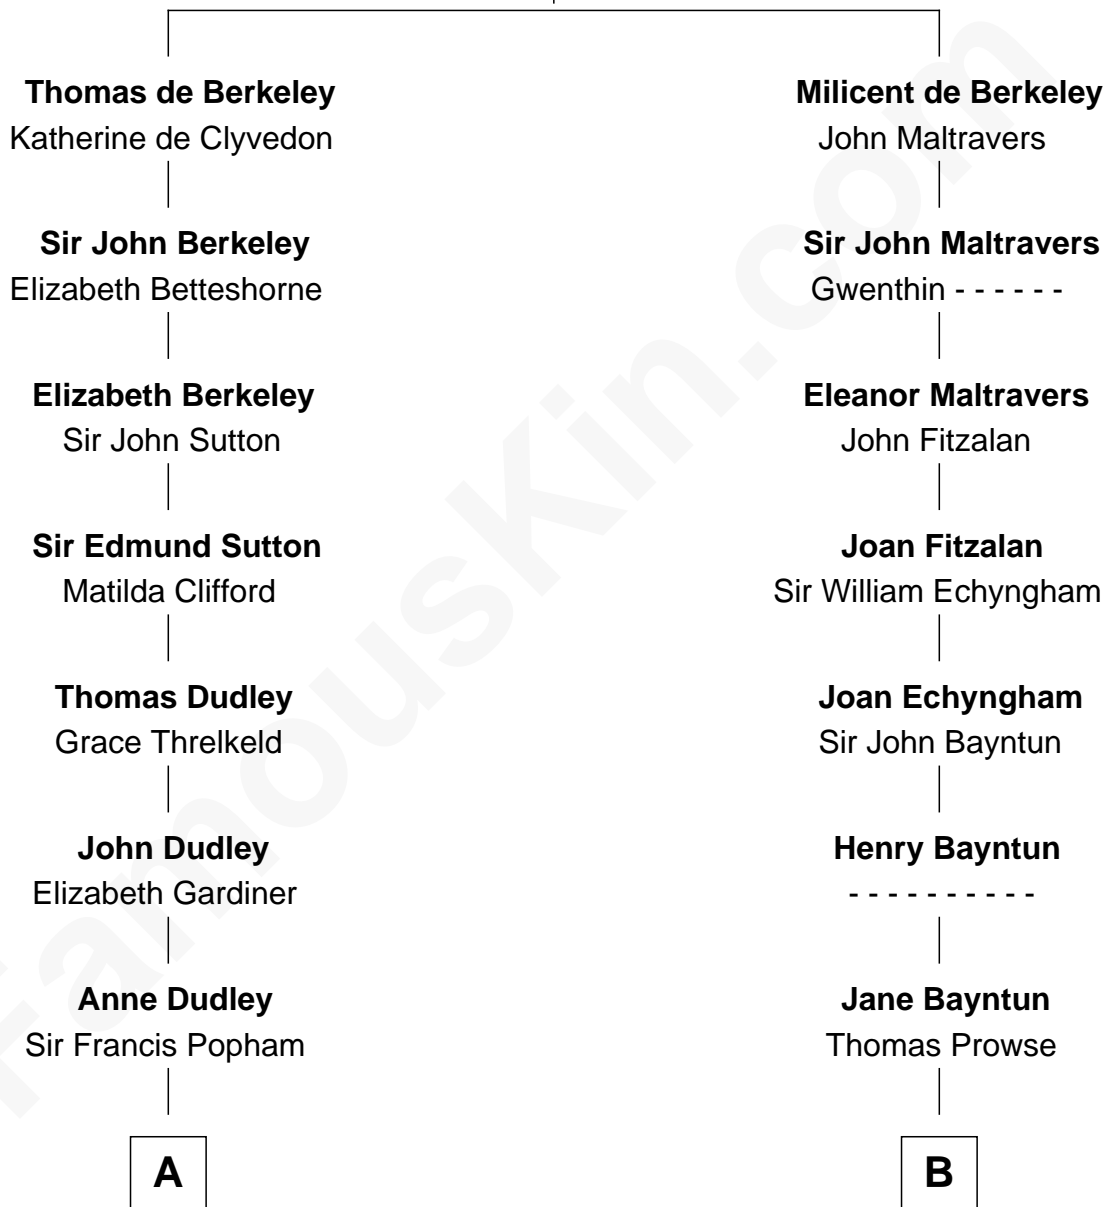

FamousKin.com
Relationship Chart of
Prince William
Prince of Wales

18th cousin 2 times removed of
Sarah Palin
9th Governor of Alaska

Sir Maurice de Berkeley
 Eve la Zouche

C

Princess Diana Frances Spencer
Charles III, King of the United Kingdom

Prince William
Prince of Wales

D

May Belle Ruddock
Henry Charles Brandt

Nellie Marie Brandt
Charles Francis Heath

Charles Richard Heath
Sarah Sheeran

Sarah Palin
9th Governor of Alaska

FamousKin.com